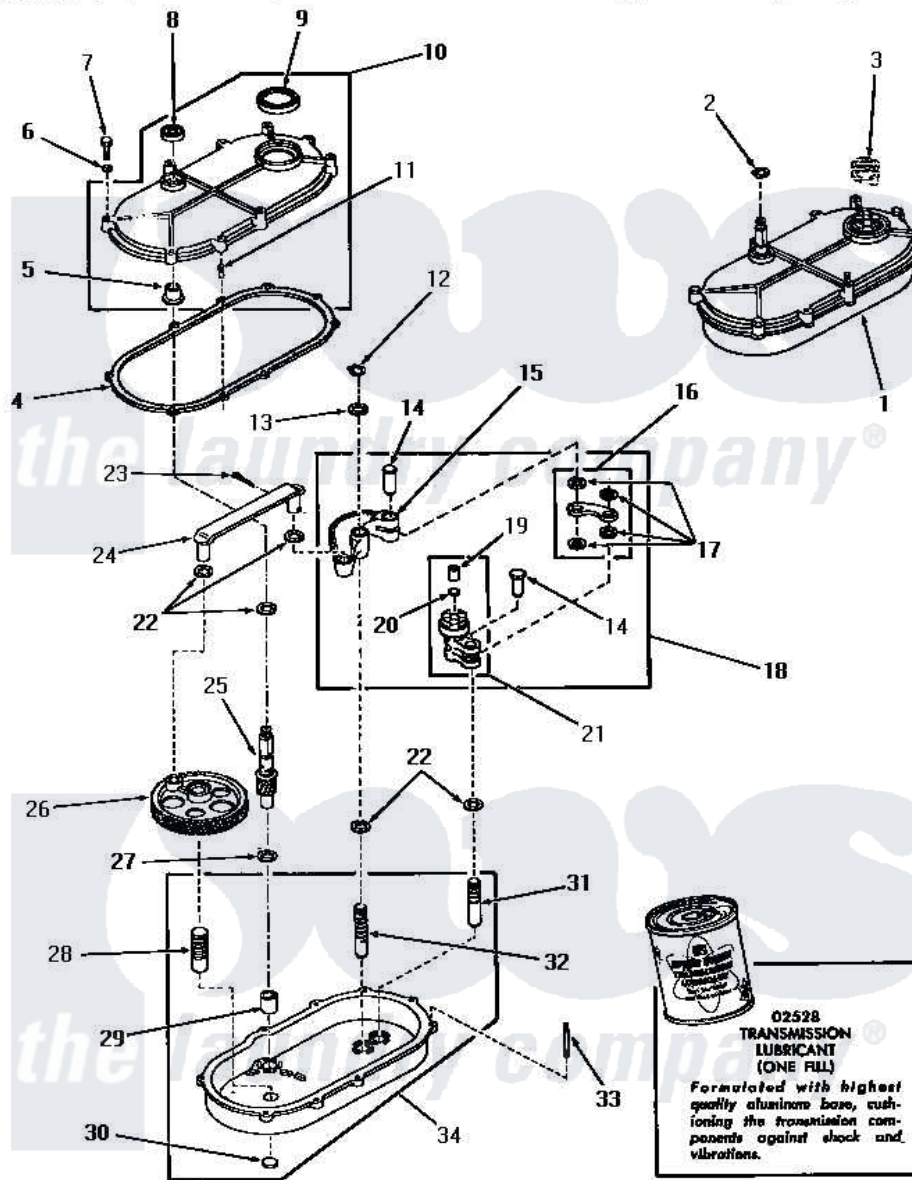

Amana DA6070 24 - TRANSMISSION ASSY

TRANSMISSION ASSEMBLY

Amana [Residential Amana DA6070 Washer Parts](#) Parts Diagram 24 - TRANSMISSION ASSY
 Click on the part number to view part

Item	Original Part Number	Replaced By	Status	Part Description
1	23828			Assembly, Transmission
2	23751			Ring, Retaining
3	Y00000000		Not Available	SEE NOTE SHIFT CLUTCH
4	20059			Gasket
5	20082			Bearing
6	03189			LoCkwasher, 1/4 Std-C P
7	20257		Not Available	SCREW, 1/4-20 X 1-1/4 H
8	20200			Seal
9	20199			Seal
10	20216		Not Available	ASSY, TRANSMISSION COVE
11	20197		Not Available	DOWEL PIN
12	23751			Ring, Retaining
13	20212	35092		Washer, 3628id X 1.00 X .056
14	01690			Pin, Link
15	05005	05005P		Assembly
16	Y04999		Not Available	LINK

17	20212	35092	Washer, 3628id X 1.00 X .056
18	20220		Assembly, Rocker Arm
19	01711	Not Available	BEARING
20	Y02479		Disc, Expansion
21	20219	30927P	Assembly Clutch Arm
22	01791		Washer, .626 X 1.125 X1
23	02578		Pin, Cotter
24	03969	03969P	Rod Connecting
25	23645		Pinion
26	02175	Not Available	GEAR,CRANK
27	20198	41813	Csa 20198 20 4w 19 Deg Cc
28	03477	Not Available	PIN
29	01993		Bearing, 7/8odx5/8id
30	Y02769		Disc
31	01688	Not Available	PIN
32	24817	Not Available	PIN,ROCKER ARM
33	20155	Not Available	STUD,DOUBLE END 1/4-20
34	23927	Not Available	ASSY,TRANSMISSION xREPLACE
NI	02528	02528P	Grease Transmission Mobil 209