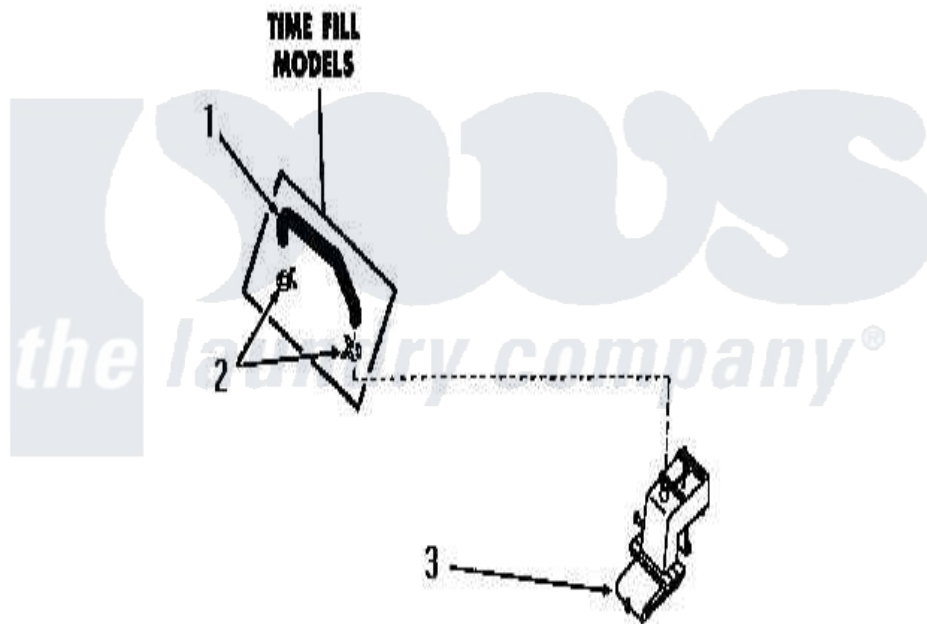

Amana DA6070 25 - WATER INLET & FILLER HOSE

WATER INLET AND FILLER HOSE

(TIME FILL MODELS — through Serial Nos. S11N286 and 21R99117)

[Amana Residential Amana DA6070 Washer Parts](#) Parts Diagram 25 - WATER INLET & FILLER HOSE
 Click on the part number to view part