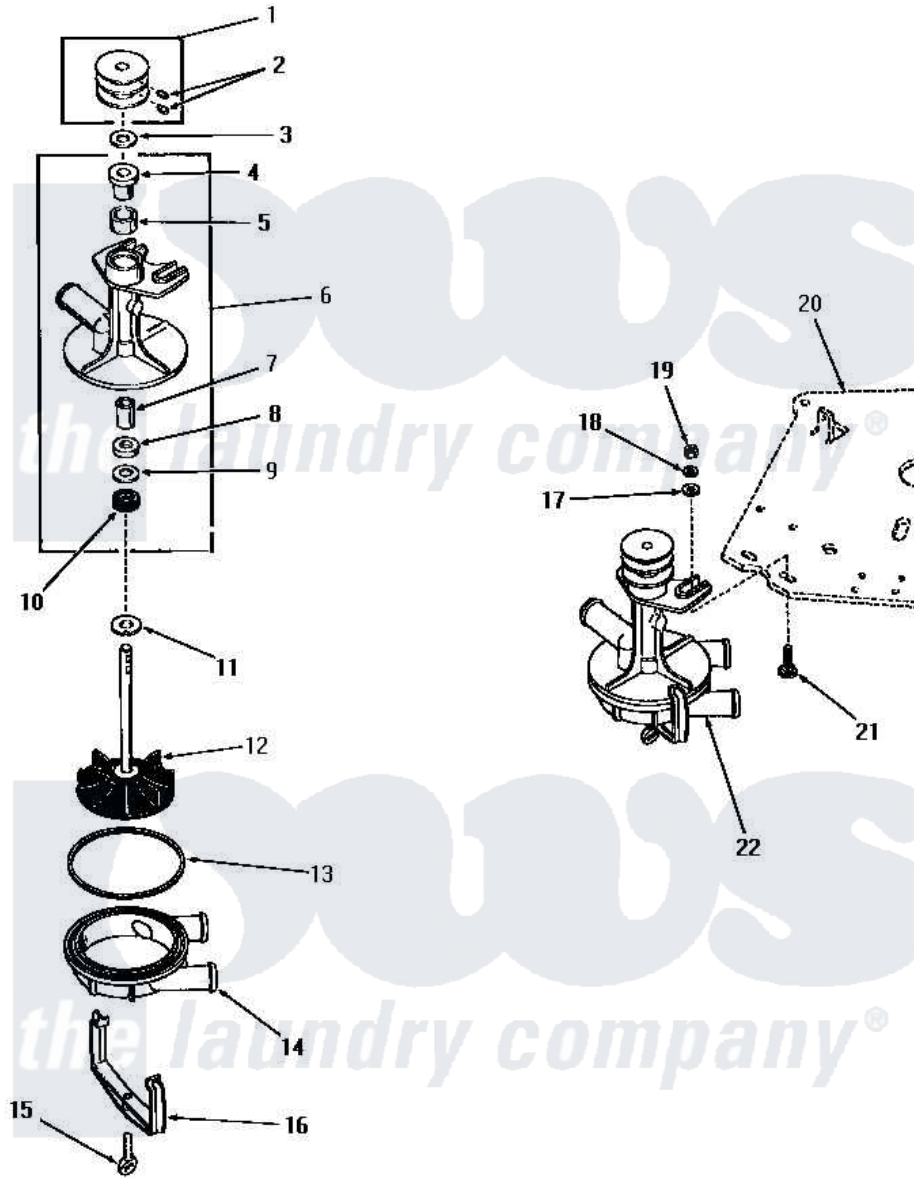

# Amana DA6071 01 - 23907 & 24304 PUMP ASSEMBLIES

Amana [Residential Amana DA6071 Washer Parts](#) Parts Diagram 01 - 23907 & 24304 PUMP ASSEMBLIES  
 Click on the part number to view part

Item	Original Part Number	Replaced By	Status	Part Description
1	23902		Not Available	ASSY,PULLEY
2	23960		Not Available	SCREW,1/4-20 X5/16 HEX
3	23897		Not Available	WASHER,.566IDX1.00ODX1
4	23882		Not Available	BEARING
5	<a href="#">26478</a>			Wick
6	23901		Not Available	ASSY,PUMP BODY
7	23883		Not Available	BEARING
8	23885		Not Available	WASHER,8/16IDX1.00ODX.
9	23887		Not Available	WASHER,37/64IDX63/64OD
10	<a href="#">23900</a>			Seal
11	23886		Not Available	WASHER,.578IDX1.25ODX1
12	<a href="#">23898</a>			Assembly, Impeller
13	23892		Not Available	GASKET
14	23877		Not Available	BOTTOM,PUMP
15	<a href="#">20161</a>			Screw, 5/16-18 X 1-1/16
16	<a href="#">23879</a>			Clamp, Pump

17	<a href="#">20176</a>		Washer, .2656 ID x 9/16 OD
18	<a href="#">03189</a>		LoCkwasher, 1/4 Std-C P
19	20275	<a href="#">27001225</a>	Nut, Jam Mid Lock 1/4-20
20	Y00000000	Not Available	SEE NOTE MOUNTING PLATE
21	<a href="#">24390</a>		Bolt
22	23907	Not Available	ASSY,PUMP
NI	<a href="#">211P3</a>		Kit, Pump Repair