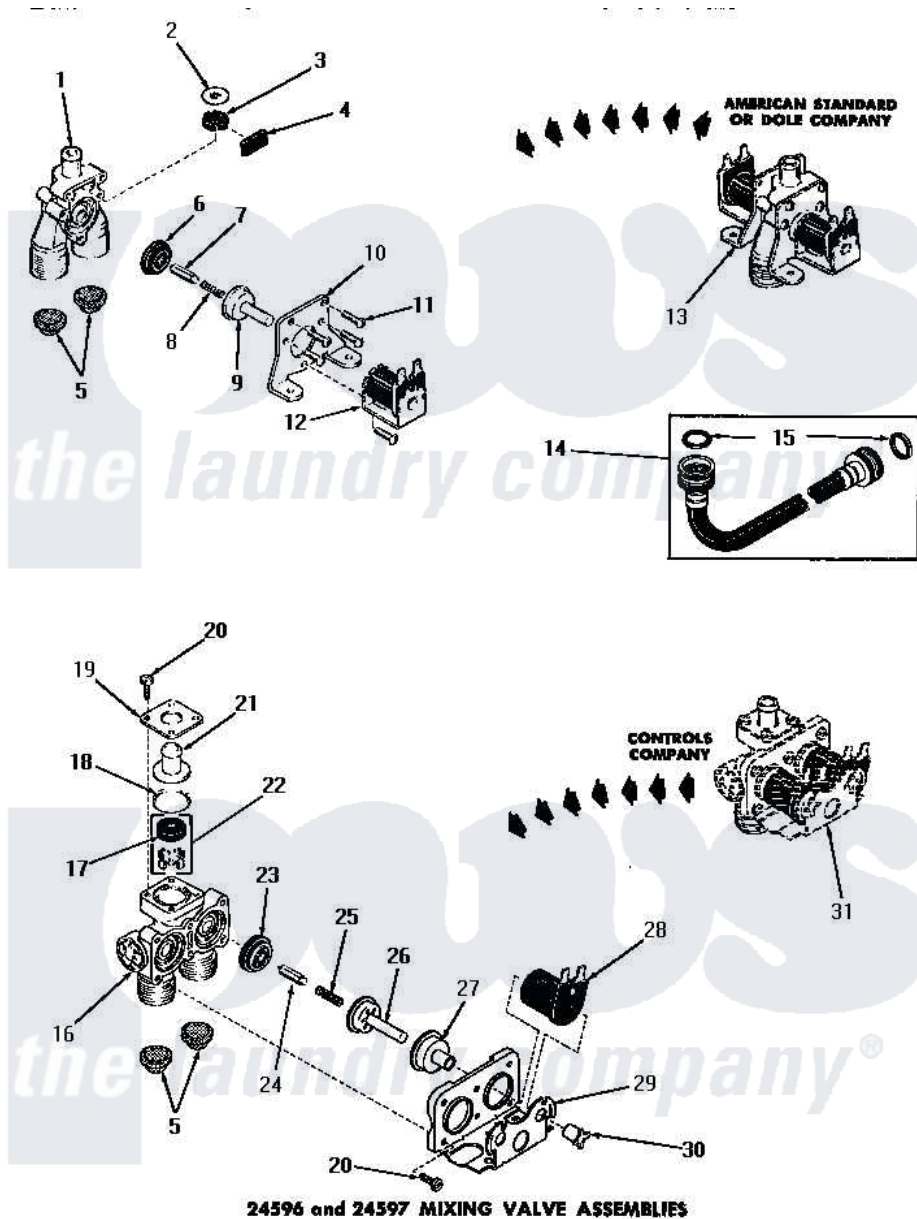

Amana DA6071 02 - 24596 & 24597 MIXING VALVE ASSEMBLIES

24596 and 24597 MIXING VALVE ASSEMBLIES

Amana [Residential Amana DA6071 Washer Parts](#) Parts Diagram 02 - 24596 & 24597 MIXING VALVE ASSEMBLIES
 Click on the part number to view part

Item	Original Part Number	Replaced By	Status	Part Description
1	20678		Not Available	BODY, VALVE
2	23224G		Not Available	DIFFUSER
3	21187C		Not Available	REGULATOR, FLOW
"	23224C			Regulator, Flow
4	21561D		Not Available	PLUG
5	20181-0		Not Available	INLET SCREEN
6	23224F		Not Available	DIAPHRAGM
7	23224D			Armature
8	23224E		Not Available	SPRING
9	23224B		Not Available	GUIDE
10	21561E		Not Available	MOUNTING BRACKET
11	21561G		Not Available	ROUND HEAD SCREW
12	21714A		Not Available	SOLENOID
13	Y00000000		Not Available	SEE NOTE MIXING VALVE ASSEMBLY
14	20241	EZ20241		20 x 24 x 1 Filter 1 Metal Side
15	20290	Y013783		Washer, Inlet Hose

16	24596Q	Not Available	VALVE BODY
17	Y00000000	Not Available	SEE NOTE INSTALL WITH CONCAVE SURFACE DOWN TOWARD VALVE BODY
18	24596L	Not Available	OUTLET FITTING GASKET
19	24596N	Not Available	OUTLET FITTING PLATE
20	24596P	Not Available	SCREW
21	24596M	Not Available	OUTLET FITTING
22	24596J	Not Available	REGULATOR, FLOW
"	24597J	Not Available	FLOW REGULATOR
23	24596H	Not Available	DIAPHRAGM
24	24596G	Not Available	ARMATURE
25	24596F	Not Available	SPRING
26	24596E	Not Available	GUIDE
27	24596D	Not Available	GUIDE SLEEVE
28	24596A	Not Available	SOLENOID
29	24596C	Not Available	MOUNTING BRACKET
30	24596B	Not Available	SOLENOID SLEEVE
31	Y00000000	Not Available	SEE NOTE MIXING VALVE ASSEMBLY