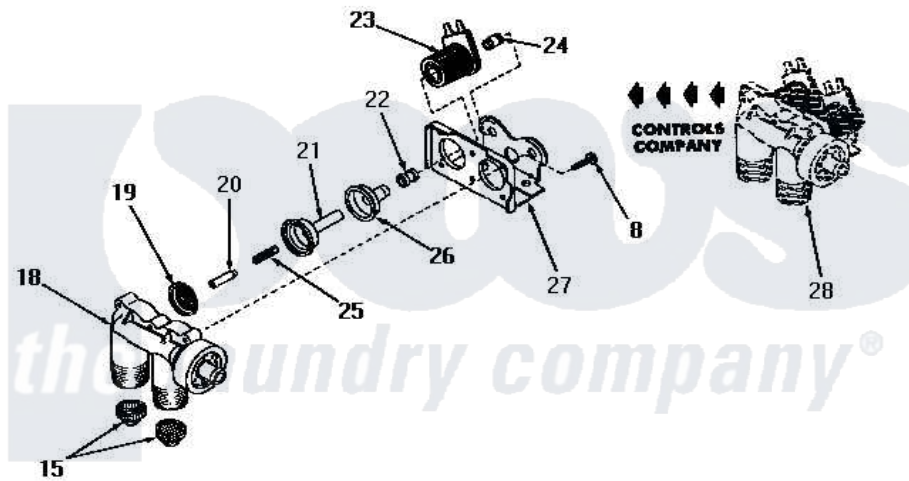

Amana DA6071 04 - 25832 & 25833 MIXING VALVE ASSEMBLIES

25832 and 25833 MIXING VALVE ASSEMBLIES

Amana [Residential Amana DA6071 Washer Parts](#) Parts Diagram 04 - 25832 & 25833 MIXING VALVE ASSEMBLIES
 Click on the part number to view part

Item	Original Part Number	Replaced By	Status	Part Description
1	24125			Body, Valve
2	24134		Not Available	DIAPHRAGM
3	24132		Not Available	ARMATURE
4	24131		Not Available	SPRING
5	24129		Not Available	SLEEVE, SHORT
6	24126	33930		Valve, Mixing
7	24128		Not Available	SLEEVE, LONG
8	25817C		Not Available	SCREW
9	Y00000000		Not Available	SEE NOTE MIXING VALVE ASSEMBLY
10	Y24127		Not Available	MOUNTING BRACKET
11	24130			Guide, Armature
12	Y24135		Not Available	PLUG, FLOW REGULATOR
13	23224G		Not Available	DIFFUSER
14	23224C			Regulator, Flow
"	21187C		Not Available	REGULATOR, FLOW
15	24122	22002960		Strainer, Washer Inlet

16	20241	EZ20241	20 x 24 x 1 Filter 1 Metal Side
17	20290	Y013783	Washer, Inlet Hose
18	24123	Not Available	VALVE BODY
"	Y24124	Not Available	VALVE BODY
19	25817K	Not Available	DIAPHRAGM
20	25817H	Not Available	ARMATURE
21	25817F	Not Available	ARMATURE GUIDE
22	25817D	Not Available	SLEEVE ADAPTER
23	24596A	Not Available	SOLENOID
24	25817M	Not Available	SOLENOID PLUG
25	25817G	Not Available	SPRING
26	25817E	Not Available	SLEEVE, GUIDE xREPLACE
27	25817B	Not Available	MOUNTING BRACKET
28	Y00000000	Not Available	SEE NOTE MIXING VALVE ASSEMBLY