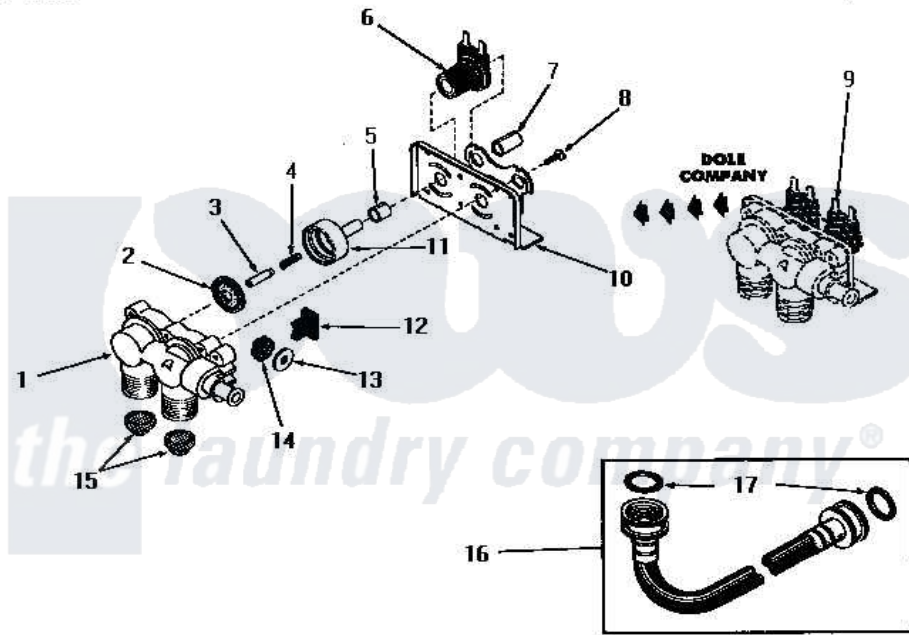

Amana DA6071 04 - 25832 & 25833 MIXING VALVE ASSEMBLIES

25832 and 25833 MIXING VALVE ASSEMBLIES

Amana [Residential Amana DA6071 Washer Parts](#) Parts Diagram 04 - 25832 & 25833 MIXING VALVE ASSEMBLIES
 Click on the part number to view part

Item	Original Part Number	Replaced By	Status	Part Description
1	24125			Body, Valve
2	24134		Not Available	DIAPHRAGM
3	24132		Not Available	ARMATURE
4	24131		Not Available	SPRING
5	24129		Not Available	SLEEVE, SHORT
6	24126	33930		Valve, Mixing
7	24128		Not Available	SLEEVE, LONG
8	25817C		Not Available	SCREW
9	Y00000000		Not Available	SEE NOTE MIXING VALVE ASSEMBLY
10	Y24127		Not Available	MOUNTING BRACKET
11	24130			Guide, Armature
12	Y24135		Not Available	PLUG, FLOW REGULATOR
13	23224G		Not Available	DIFFUSER
14	23224C			Regulator, Flow
"	21187C		Not Available	REGULATOR, FLOW
15	24122	22002960		Strainer, Washer Inlet

16	20241	EZ20241	20 x 24 x 1 Filter 1 Metal Side
17	20290	Y013783	Washer, Inlet Hose
18	24123	Not Available	VALVE BODY
"	Y24124	Not Available	VALVE BODY
19	25817K	Not Available	DIAPHRAGM
20	25817H	Not Available	ARMATURE
21	25817F	Not Available	ARMATURE GUIDE
22	25817D	Not Available	SLEEVE ADAPTER
23	24596A	Not Available	SOLENOID
24	25817M	Not Available	SOLENOID PLUG
25	25817G	Not Available	SPRING
26	25817E	Not Available	SLEEVE, GUIDE xREPLACE
27	25817B	Not Available	MOUNTING BRACKET
28	Y00000000	Not Available	SEE NOTE MIXING VALVE ASSEMBLY