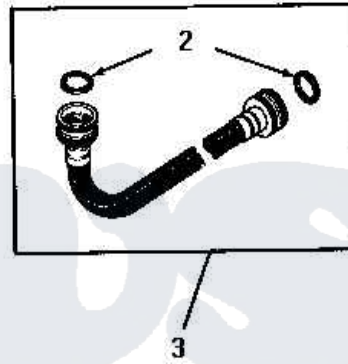

# Amana DA6071 05 - ACCESSORIES

**258P3 CAPACITOR KIT**  
 Use on automatic washers, with reversing motors, that are located in areas where low voltage exists. This kit will help eliminate motor burn outs.

Amana [Residential Amana DA6071 Washer Parts](#) Parts Diagram 05 - ACCESSORIES  
 Click on the part number to view part

Item	Original Part Number	Replaced By	Status	Part Description
1	20655		Not Available	SADDLE FAUCETS, PAIR
2	20290	<a href="#">Y013783</a>		Washer, Inlet Hose
3	20618	<a href="#">21001467</a>		Hose- 10'
"	20617		Not Available	HOSE, INLET (8 FT)
4	20656		Not Available	90 DEGREE INLET ELBOW
5	20616		Not Available	EXTENSION, DRAIN HOSE (1 FT)
NI	258P3		Not Available	KIT,CAPACITOR