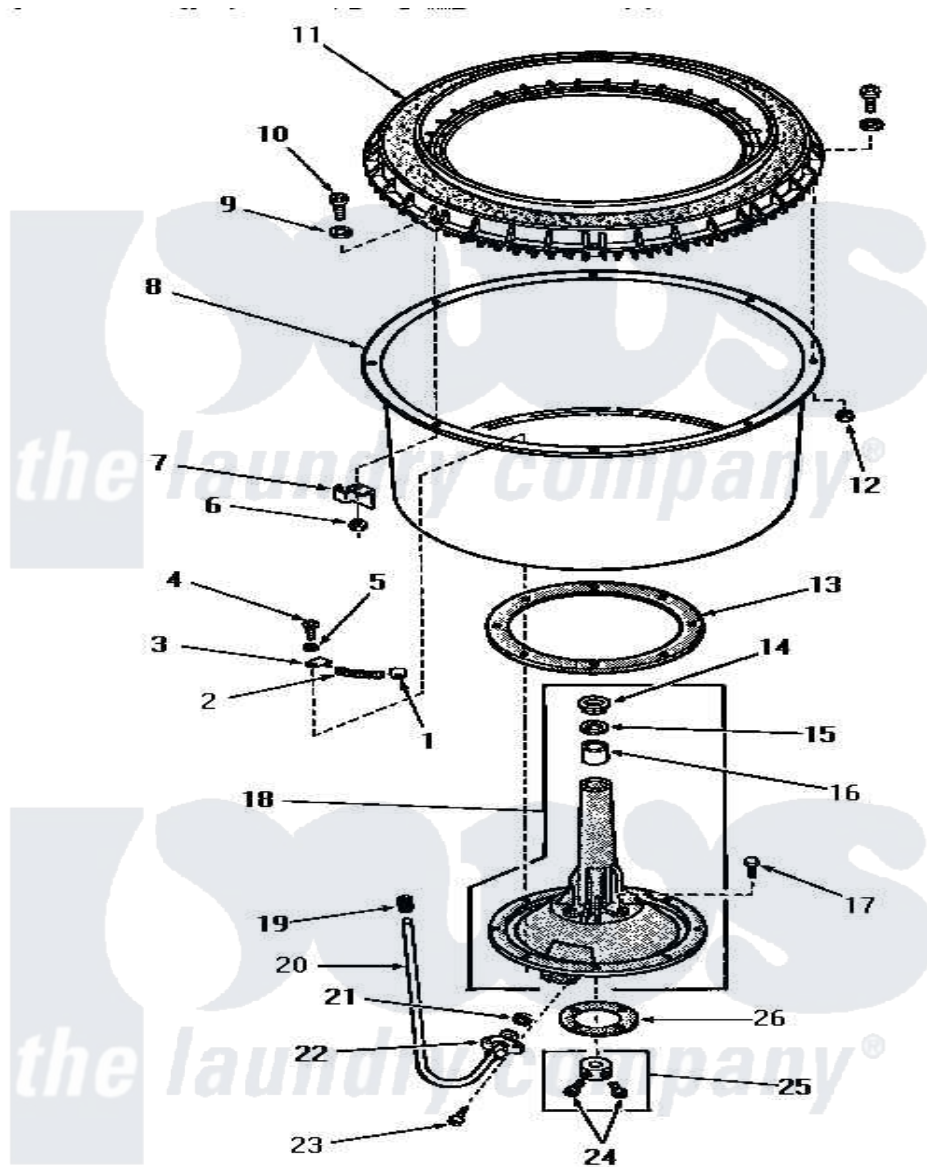

Amana DA6071 06 - AGITATOR POST & SPIN TUB

AGITATOR POST AND SPIN TUB

Amana [Residential Amana DA6071 Washer Parts](#) Parts Diagram 06 - AGITATOR POST & SPIN TUB
 Click on the part number to view part

Item	Original Part Number	Replaced By	Status	Part Description
1	22446			Clip
2	22144			Spring
3	22447			Clip
4	20260			Screw, 5/16-18 X 3/4 RD
5	20121		Not Available	GASKET
6	26678			Nut, Self-Locking
7	22025			Bracket
8	22382		Not Available	TUB,SPIN
9	25100			Washer, 17/64 ID x 1/2 OD
10	25251	E225251		25 x 25 x 1 Filter 1 Metal Side
11	24931		Not Available	BALANCE RING
12	25250			Nut, 1/4-20 Hex Nylock
13	20122			Gasket
14	23685			Bearing
15	23684			Seal
16	23686			Bearing

17	20261		Screw, Cap
18	23993	Not Available	ASSY,CENTER COLUMN
19	22351		Sleeve
20	22359		Tube, Sediment
21	20110		Gasket
22	26046		Bracket, Sediment Tube
23	20852	Not Available	SCREW,10-24 X 1/2 HEX
24	23481	02422	Screw, 1/4-20 X 1/2 HeX
25	20377		Collar Assembly
26	20120		Gasket