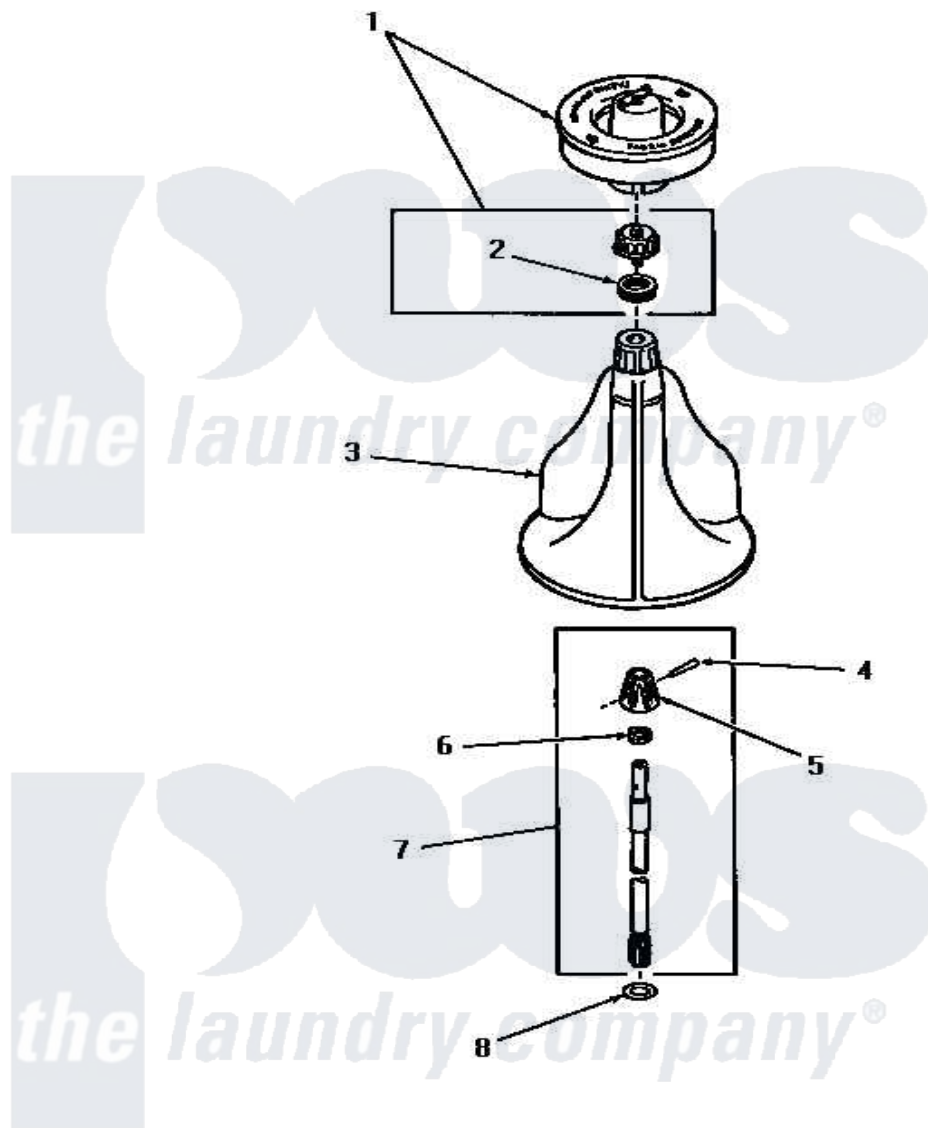

Amana DA6071 07 - AGITATOR, SHAFT & FABRIC SOFTENER DISP

AGITATOR, SHAFT AND FABRIC SOFTENER DISPENSER

Amana Residential Amana DA6071 Washer Parts Parts Diagram 07 - AGITATOR, SHAFT & FABRIC SOFTENER DISP
 Click on the part number to view part

Item	Original Part Number	Replaced By	Status	Part Description
1	26014			Assembly, Cap And Ring-Agitator
2	20136			Ring
3	26006			Assembly, Agitator
4	20243			Pin, Taper
5	20056		Not Available	BLOCK, DRIVE
6	20057	222T017P01		Washer FIB 21/32 ID X 1156 OD X 1/8
7	21751	21751P		Assyshaft
8	22135			Washer