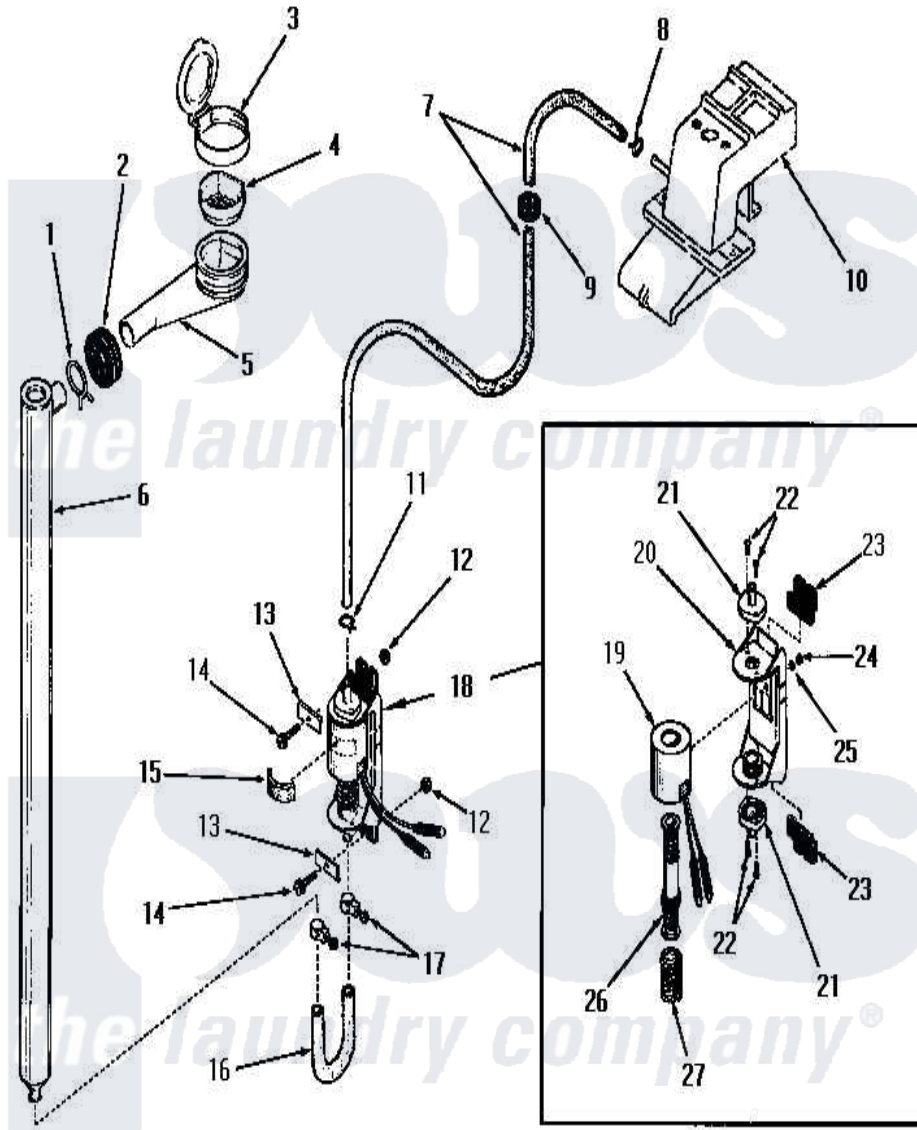

Amana DA6071 08 - BLEACH DISPENSER

BLEACH DISPENSER

Amana [Residential Amana DA6071 Washer Parts](#) Parts Diagram 08 - BLEACH DISPENSER
 Click on the part number to view part

Item	Original Part Number	Replaced By	Status	Part Description
1	Y03640		Not Available	CLAMP
2	20118		Not Available	GROMMET,1982 INV
3	22484		Not Available	BLEACH LID
4	21984			Cover, Dispenser
5	22377		Not Available	DISPENSER xREPLACE
6	22303		Not Available	TUBE,BLEACH
7	22300		Not Available	HOSE
8	23410		Not Available	HOSE CLAMP
9	22299		Not Available	GROMMET
10	Y00000000		Not Available	SEE NOTE WATER INLET
11	22295		Not Available	HOSE CLAMP
12	22001			Nut, 10-24 Nylon Hex BR
13	Y22287		Not Available	BLEACH PUMP BRACKET
14	25989		Not Available	HEX HEAD SCREW
15	25220		Not Available	BUMPER
16	22302		Not Available	HOSE

17	24904	Not Available	CLAMP
18	22337		Pump, Bleach
19	22337B	Not Available	COIL AND FRAME
20	22337A	Not Available	BASE
21	22337E	Not Available	HOSE CONNECTOR
22	51356	Not Available	SCREW,6-32 X 5/16 RD H
23	22337F	Not Available	ISOLATION MOUNT
24	22337G	Not Available	NUT
25	21735	Not Available	LOCKWASHER,No.10 INTSHKP
26	22337C	Not Available	ARMATURE AND VALVE
27	22337D	Not Available	SPRING