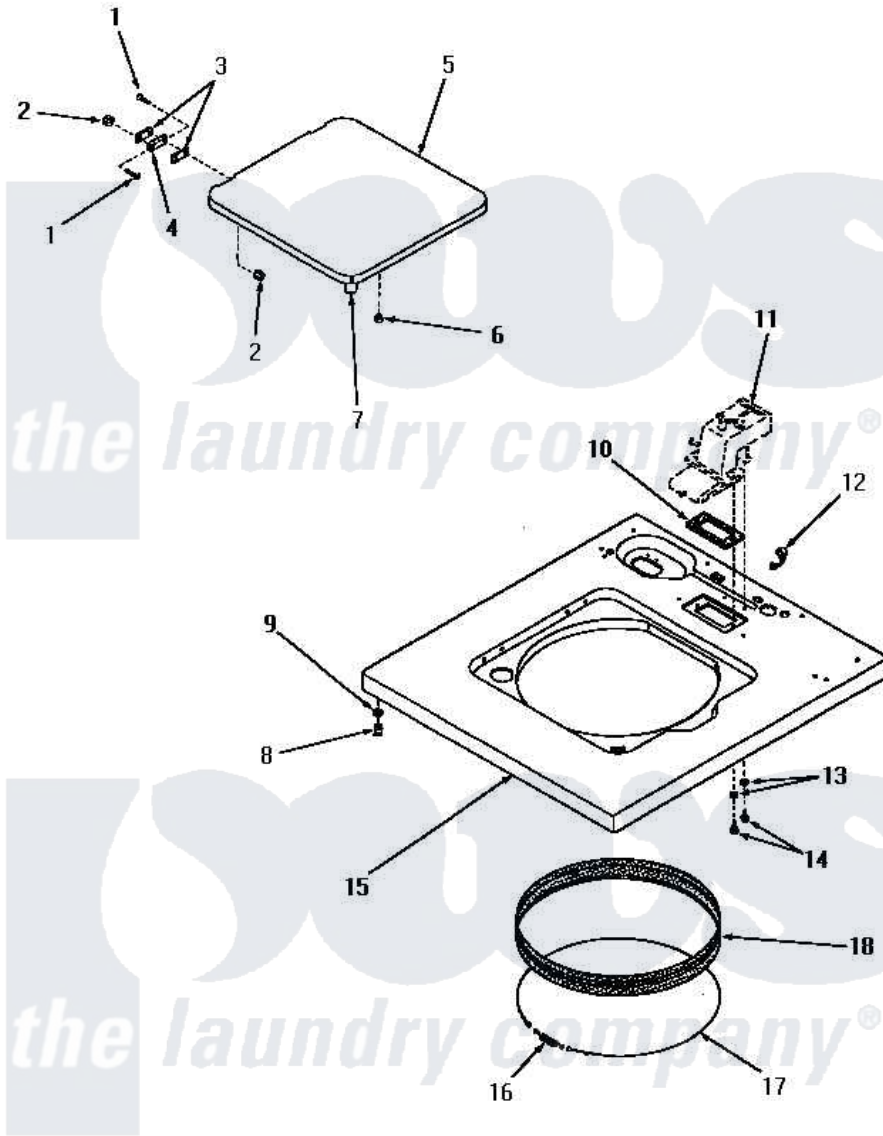

# Amana DA6071 10 - CABINET TOP & LOADING DOOR

## CABINET TOP AND LOADING DOOR

Amana [Residential Amana DA6071 Washer Parts](#) Parts Diagram 10 - CABINET TOP & LOADING DOOR  
 Click on the part number to view part

Item	Original Part Number	Replaced By	Status	Part Description
1	<a href="#">22649</a>			Screw, 8-32 X 13/32 FI
2	<a href="#">21752</a>			Nut, 8-32 Hex BriLock
3	<a href="#">21584</a>			Gasket
4	<a href="#">21583</a>			Hinge
5	22271W		Not Available	LOADING DOOR, WHITE
"	22271A		Not Available	LOADING DOOR, AVOCADO
"	22271H		Not Available	LOADING DOOR, HARVEST GOLD
"	22271C		Not Available	LOADING DOOR, COPPERTONE
6	<a href="#">21176</a>			Bumper
7	25217	<a href="#">R0603504</a>		Actuator, Door Switch
8	23007		Not Available	CAGED NUT
9	24861		Not Available	LOCKWASHER,.448X.789SH
10	23255		Not Available	GASKET
11	Y00000000		Not Available	SEE NOTE WATER INLET
12	21603	<a href="#">211884</a>		Grommet, Cord Part Not Used-

12	<a href="#">21903</a>	<a href="#">211001</a>	Gas Models Only
13	<a href="#">20493</a>		Washer, 11/64 ID x 3/8 OD
14	52150	<a href="#">489464</a>	Screw
15	24349A	Not Available	CABINET TOP, AVOCADO
"	25829W	Not Available	CABINET TOP, WHITE
"	24349C	Not Available	CABINET TOP, COPPERTONE
"	25829C	Not Available	CABINET TOP, COPPERTONE
"	25829H	Not Available	CABINET TOP, HARVEST GOLD
"	25829A	Not Available	CABINET TOP, AVOCADO
"	24349W	Not Available	CABINET TOP, W
"	24349H	Not Available	CABINET TOP, HARVEST GOLD
16	20791	Not Available	SPRING
17	22352	Not Available	RETAINER,WIRE
18	<a href="#">25277</a>		Guard, Rim