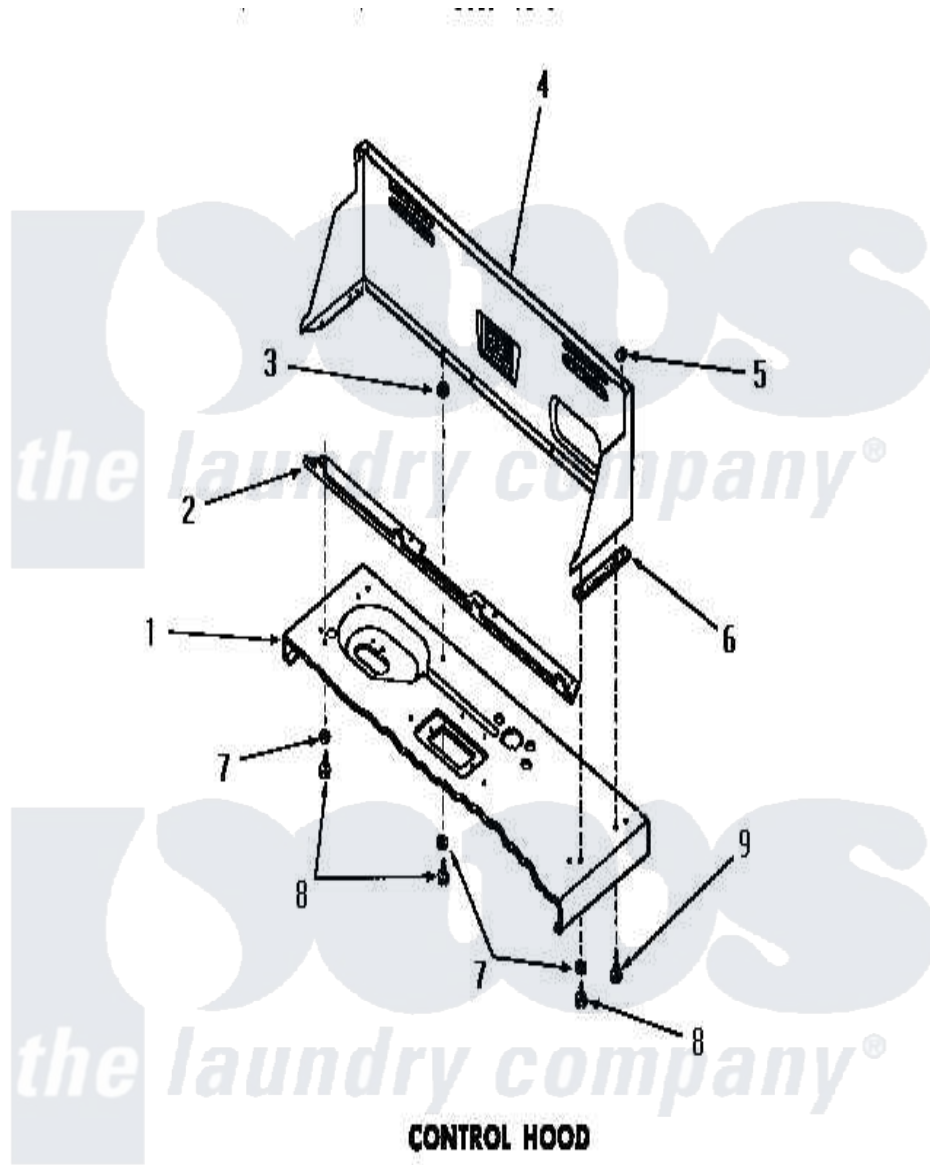

Amana DA6071 11 - CONTROL HOOD

Amana [Residential Amana DA6071 Washer Parts](#) Parts Diagram 11 - CONTROL HOOD
 Click on the part number to view part

Item	Original Part Number	Replaced By	Status	Part Description
1	Y00000000		Not Available	SEE NOTE CABINET TOP
2	23360		Not Available	ANGLE
3	23425		Not Available	WASHER,7/32IDX7/16ODX.
4	24330W		Not Available	CONTROL HOOD, WHITE
"	24330C		Not Available	CONTROL HOOD, COPPERTONE
"	24330H		Not Available	CONTROL HOOD, HARVEST GOLD
"	24330A		Not Available	CONTROL HOOD, AVOCADO
5	24522			Nut, Speed-8ab-18 C1995
6	23028		Not Available	GASKET,CONTROL BOX END
7	20493			Washer, 11/64 ID x 3/8 OD
8	52150	489464		Screw
9	25724		Not Available	HEX HEAD SCREW