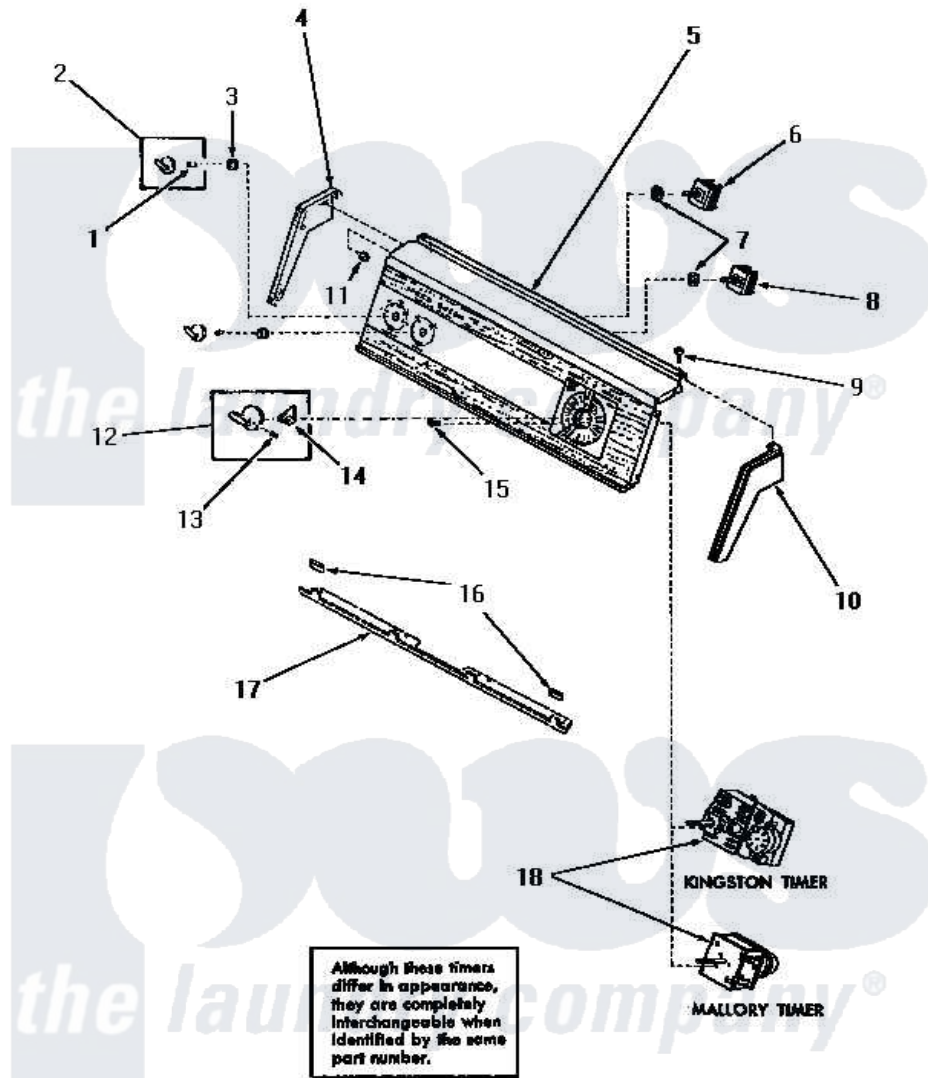

Amana DA6071 12 - CONTROL PANEL, CONTROL HOOD & CONTROLS

CONTROL PANEL, CONTROL HOOD AND CONTROLS

Amana [Residential Amana DA6071 Washer Parts](#) Parts Diagram 12 - CONTROL PANEL, CONTROL HOOD & CONTROLS

[Click on the part number to view part](#)

Item	Original Part Number	Replaced By	Status	Part Description
1	23392		Not Available	CLIP FOR 26816 KNOB
2	23402		Not Available	KNOB, CONTROL
3	24205			Nut, Knurled 3/8-24
4	25124		Not Available	CONTROL HOOD END, LEFT
5	25067			Control Panel
6	24392		Not Available	SWITCH TEMP
7	91176			Lockwasher, 3/8 Intshkp
8	21302			Switch, Motor-2SP
9	25232		Not Available	SCREW, 8AB-18X7/8 OVAL
10	25123		Not Available	CONTROL HOOD END, RIGHT
11	25126	5303284616		Clip
12	24858		Not Available	ASSY, KNOB-TIMER
13	25285		Not Available	SETSCREW
14	24857		Not Available	INDICATOR
15	70212			Screw, 8-32 X 5/32 RD H

16	24859	Not Available	SLEEVE,SUPPORT ANGLE
17	23360	Not Available	ANGLE
18	24828	Not Available	TIMER