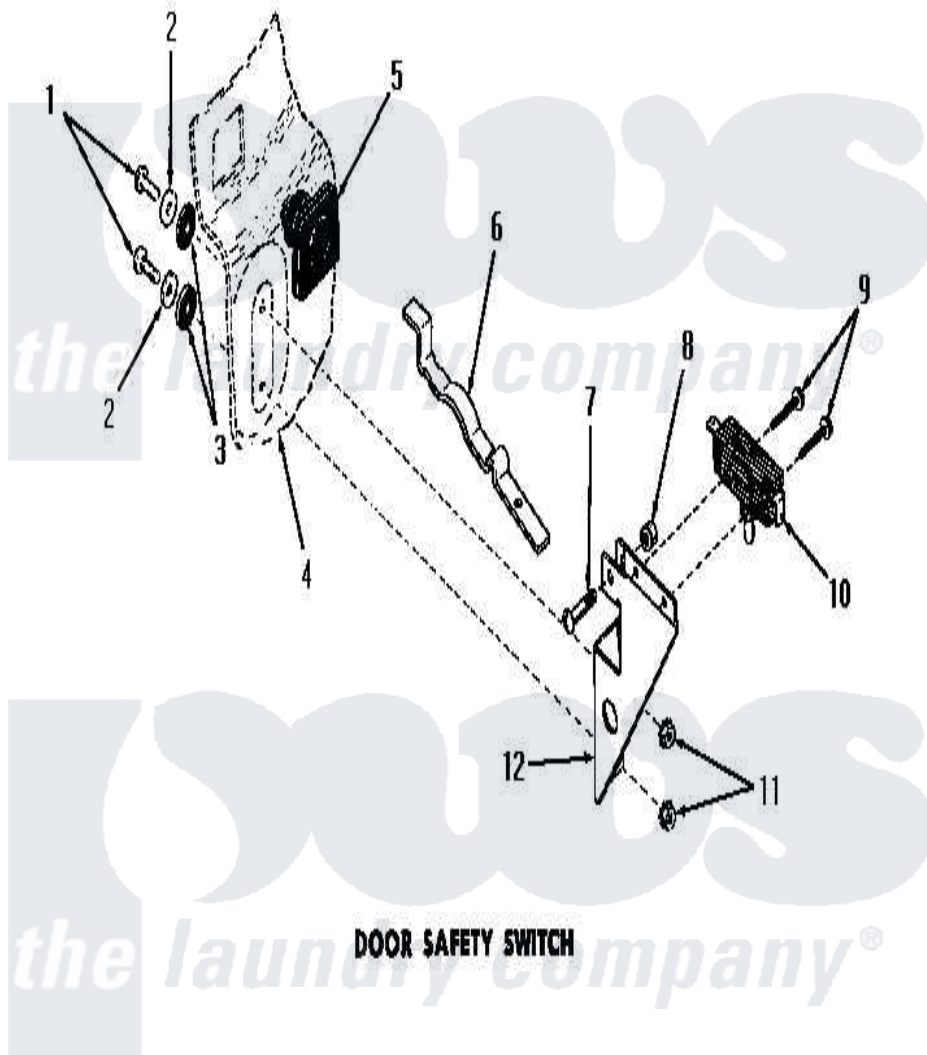

Amana DA6071 14 - DOOR SAFETY SWITCH

DOOR SAFETY SWITCH

Amana [Residential Amana DA6071 Washer Parts](#) Parts Diagram 14 - DOOR SAFETY SWITCH
 Click on the part number to view part

Item	Original Part Number	Replaced By	Status	Part Description
1	21081			Screw, 10-24 X 1/2 RD H
2	20492	M0270504		Washer
3	02928		Not Available	WASHER
4	Y00000000		Not Available	SEE NOTE DRAIN TUB
5	23591			Diaphragm
6	23592		Not Available	ARM
7	Y02370		Not Available	SCREW, 10-24X15/16 HEX
8	22001			Nut, 10-24 Nylon Hex BR
9	51783			Screw, 6b-20 X 7/8 HeX
10	23540		Not Available	SWITCH
11	23951	M0282009		Nut
12	22783		Not Available	BRACKET