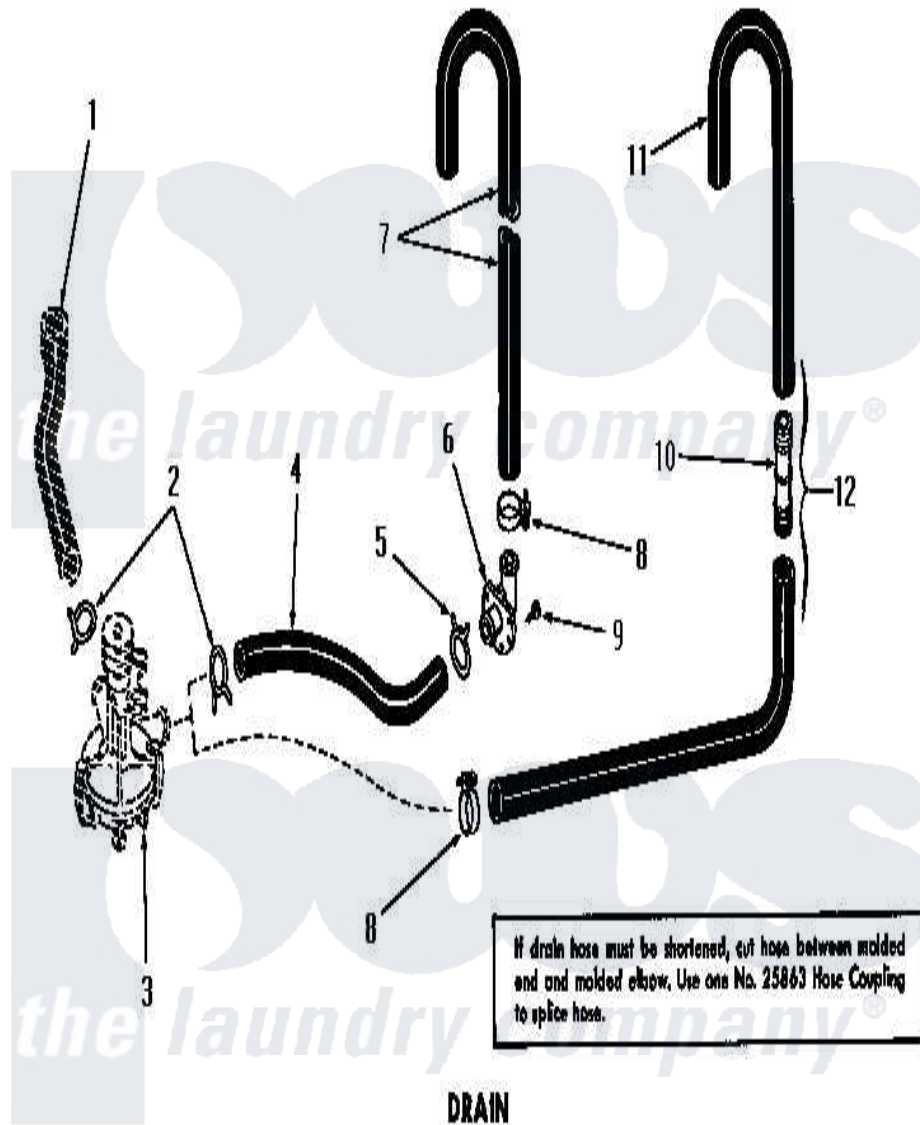

Amana DA6071 15 - DRAIN

DRAIN (Non Suds-Water Saver Models)

Amana [Residential Amana DA6071 Washer Parts](#) Parts Diagram 15 - DRAIN
 Click on the part number to view part

Item	Original Part Number	Replaced By	Status	Part Description
1	Y00000000		Not Available	SEE NOTE DRAIN TUB OUTLET HOSE
2	20210		Not Available	NO LONGER AVAILABLE
3	Y00000000		Not Available	SEE NOTE PUMP ASSEMBLY
4	21254			Hose
5	Y03698		Not Available	CLAMP xREPLACE
6	23553		Not Available	ELBOW,DRAIN HOSE-PLAST
7	20240			Hose, M/F 29219
8	20211	285655		Clamp, Hose
9	51784		Not Available	SCREW,10B-16 X 1/2 HEX
10	25863	16272		Connector, Straight
11	25182		Not Available	DRAIN HOSE
12	Y00000000		Not Available	SEE NOTE DRAIN HOSE AND HOSE COUPLING -- (SEE NOTE)