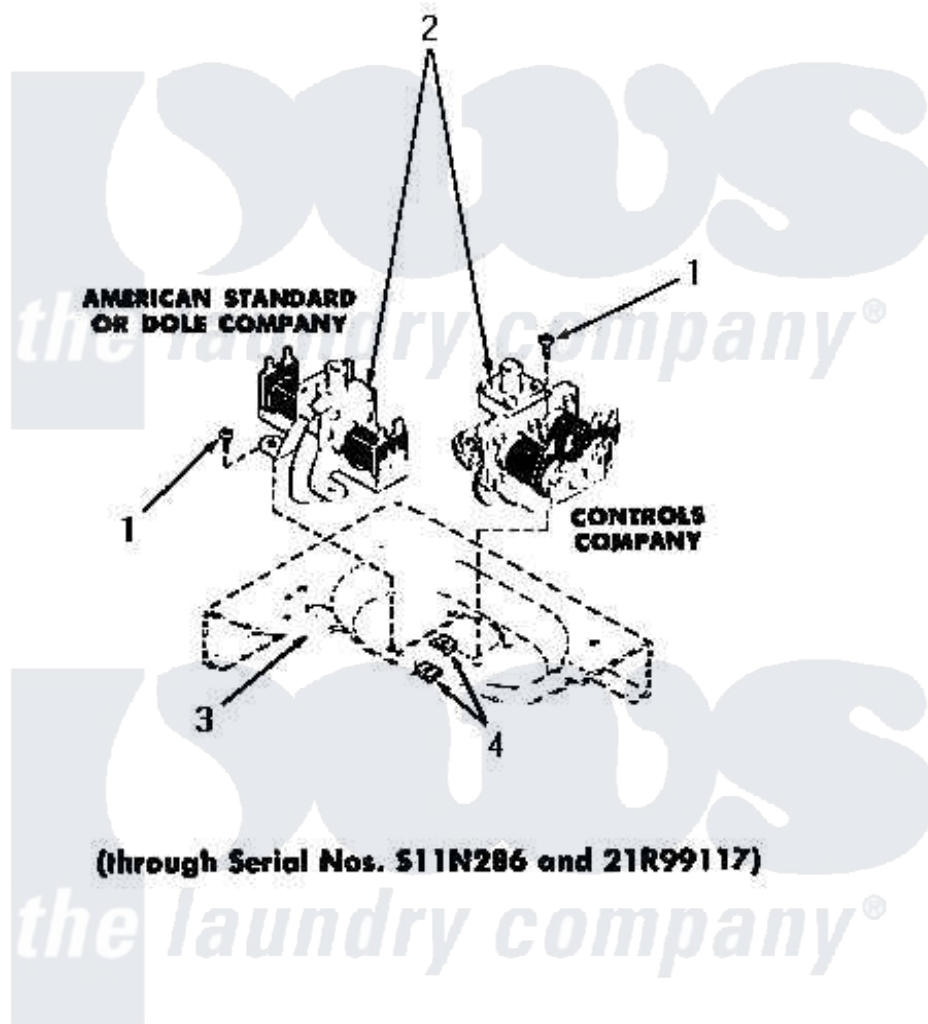

Amana DA6071 17 - MIXING VALVES

Amana [Residential Amana DA6071 Washer Parts](#) Parts Diagram 17 - MIXING VALVES
Click on the part number to view part

Item	Original Part Number	Replaced By	Status	Part Description
1	51778			Screw, 8b-18 X 1/2 RD H
2	24596		Not Available	VALVE,MIXING
3	Y00000000		Not Available	SEE NOTE CABINET TOP
4	23277		Not Available	NUT,SPEED