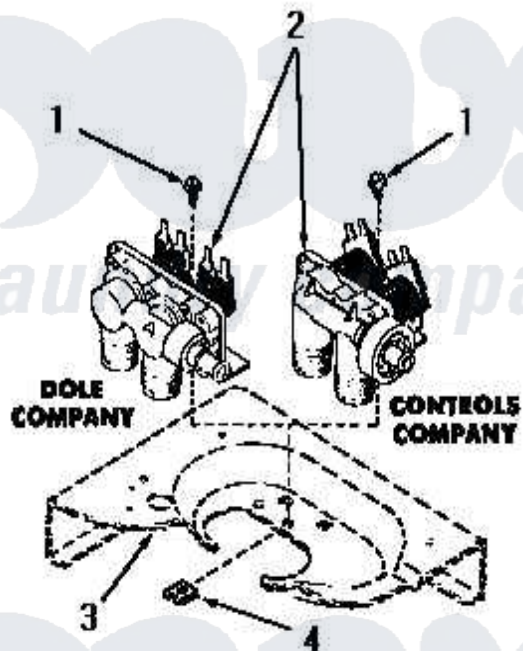

Amana DA6071 18 - MIXING VALVES

(starting Serial Nos. S11N287 and 21R99118)

Amana [Residential Amana DA6071 Washer Parts](#) Parts Diagram 18 - MIXING VALVES
Click on the part number to view part

Item	Original Part Number	Replaced By	Status	Part Description
1	23962	W10116760		Screw
2	25833			Valve, Mixing
3	Y00000000		Not Available	SEE NOTE CABINET TOP
4	23277		Not Available	NUT,SPEED