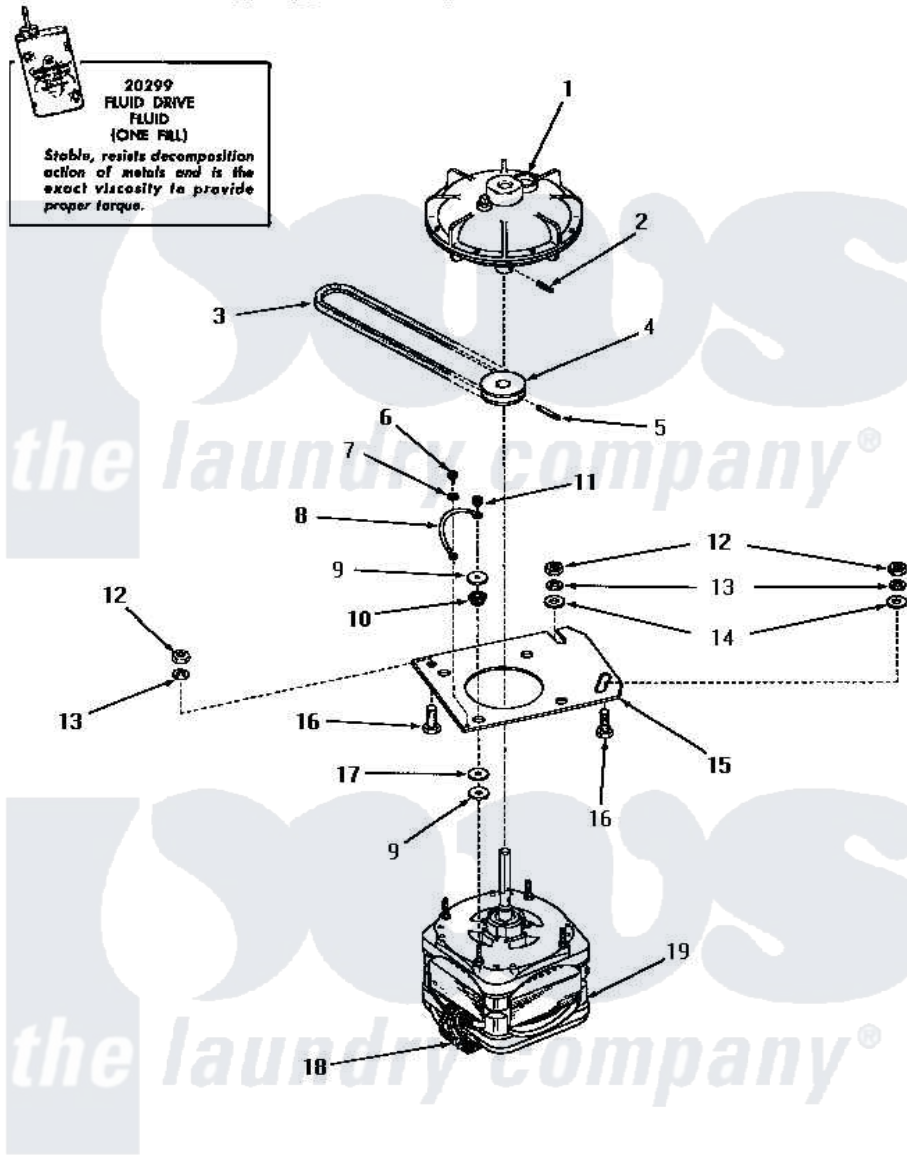

Amana DA6071 19 - MOTOR & FLUID DRIVE

MOTOR AND FLUID DRIVE

Amana [Residential Amana DA6071 Washer Parts](#) Parts Diagram 19 - MOTOR & FLUID DRIVE

[Click on the part number to view part](#)

| Item | Original Part Number | Replaced By | Status | Part Description |
|------|-----------------------|--------------------------|---------------|-----------------------------|
| 1 | 24706 | | | Assembly, Fluid Drive |
| 2 | 24703 | | Not Available | PIN,ROLL |
| 3 | 23759 | | Not Available | BELT |
| 4 | 26116 | | | Pulley, Drive |
| 5 | 23750 | | | Pin, Roll |
| 6 | 20530 | | | Screw, 10-24 x 3/8 Hex |
| 7 | 21735 | | Not Available | LOCKWASHER,No.10 INTSHKP |
| 8 | 25484 | | Not Available | GROUND WIRE |
| 9 | 20103 | M0270519 | | Washer |
| 10 | 20102 | | Not Available | WASHER |
| 11 | 23604 | | | Nut, Hex 10-32 Lock |
| 12 | 20274 | 62739 | | Nut, Lock |
| 13 | 20277 | | | Lockwasher, 3/8 Std X 3 |
| 14 | 20279 | | | Washer, 13/32 ID x 13/16 OD |
| 15 | 23769 | | Not Available | PLATE,MOUNTING |
| 16 | 20255 | | Not Available | SCREW,3/8-16 X 1 HEX H |

| | | | |
|----|-----------------------|---------------|------------------------------|
| 17 | 20104 | | Washer |
| 18 | 24139 | Not Available | SWITCH,MOTOR |
| 19 | 26069 | | X Assembly, Motor And Pulley |
| NI | 20299 | Not Available | FLUID DRIVE FLUID-BULK |