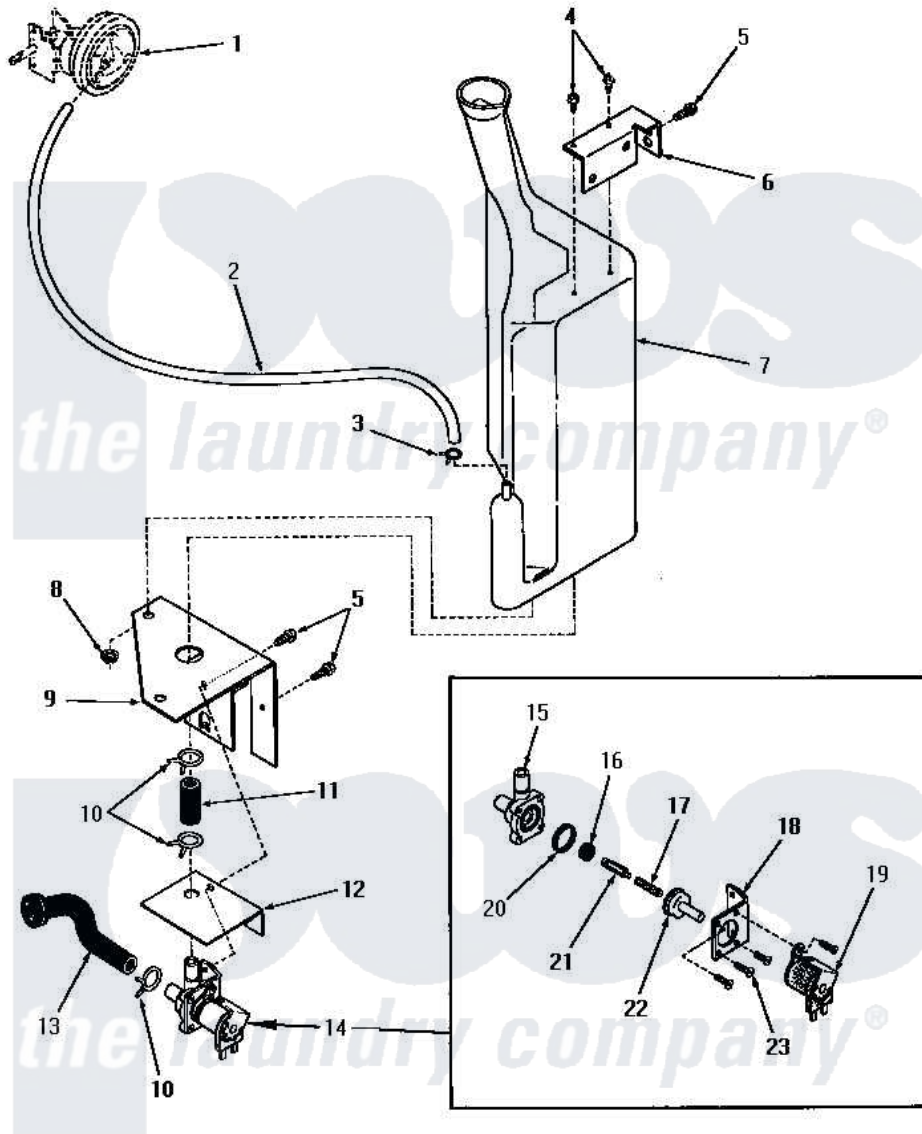

Amana DA6071 22 - RESERVOIR & DRAIN VALVE

RESERVOIR AND DRAIN VALVE (Through Serial Nos. 5556D39 and 234J952)

Amana [Residential Amana DA6071 Washer Parts](#) Parts Diagram 22 - RESERVOIR & DRAIN VALVE
[Click on the part number to view part](#)

Item	Original Part Number	Replaced By	Status	Part Description
1	Y00000000		Not Available	SEE NOTE PRESSURE SWITCH
2	24444		Not Available	NO LONGER AVAILABLE
3	Y22294	596669		Clamp, Manifold
4	52150	489464		Screw
5	51784		Not Available	SCREW, 10B-16 X 1/2 HEX
6	24394		Not Available	UPPER BRACKET
7	24430		Not Available	RESERVOIR
8	24441		Not Available	WIRING DIAGRAM
9	24393		Not Available	LOWER BRACKET
10	80479		Not Available	HOSE CLAMP
11	24440		Not Available	CODE J
12	25044		Not Available	SOLENOID SHIELD
13	24437		Not Available	HOSE
14	24438	68136-47		Shelf Trim
15	24438G		Not Available	BODY
16	24438F		Not Available	SEAL

17	24438C	Not Available	SPRING
18	24438H	Not Available	MOUNTING BRACKET
19	24438A	Not Available	SOLENOID
20	24438E	Not Available	GASKET
21	24438D	Not Available	ARMATURE
22	24438B	Not Available	GUIDE,ARMATURE
23	21561G	Not Available	ROUND HEAD SCREW