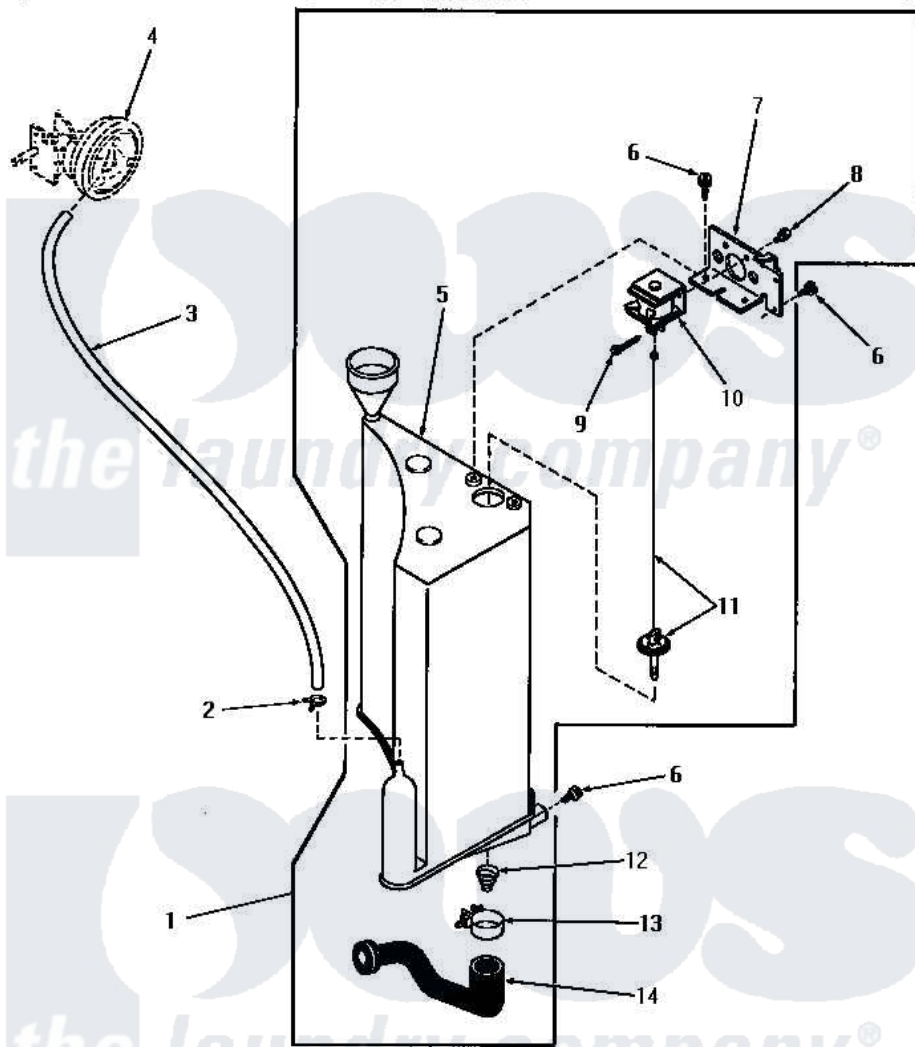

Amana DA6071 23 - RESERVOIR & DRAIN VALVE

RESERVOIR AND DRAIN VALVE
 (Starting Serial Nos. 5556D40 and 234J7953)

Amana [Residential Amana DA6071 Washer Parts](#) Parts Diagram 23 - RESERVOIR & DRAIN VALVE
 Click on the part number to view part

Item	Original Part Number	Replaced By	Status	Part Description
1	26003			Assembly, Pressure Tank-Com
2	Y22294	596669		Clamp, Manifold
3	24444		Not Available	NO LONGER AVAILABLE
4	Y00000000		Not Available	SEE NOTE PRESSURE SWITCH
5	25993		Not Available	RESERVOIR
6	51784		Not Available	SCREW, 10B-16 X 1/2 HEX
7	Y26000		Not Available	BRACKET
8	Y03950			Screw, 10-32 x 5/16 Sems
9	20248			Pin, Cotter
10	25999		Not Available	SOLENOID, DRAIN VALVE
11	26244			Assembly, Plunger-Drain Val
12	25997		Not Available	SPRING, DRAIN VALVE
13	20824		Not Available	HOSE CLAMP
14	25998			Hose, Drain-Pressure Ta