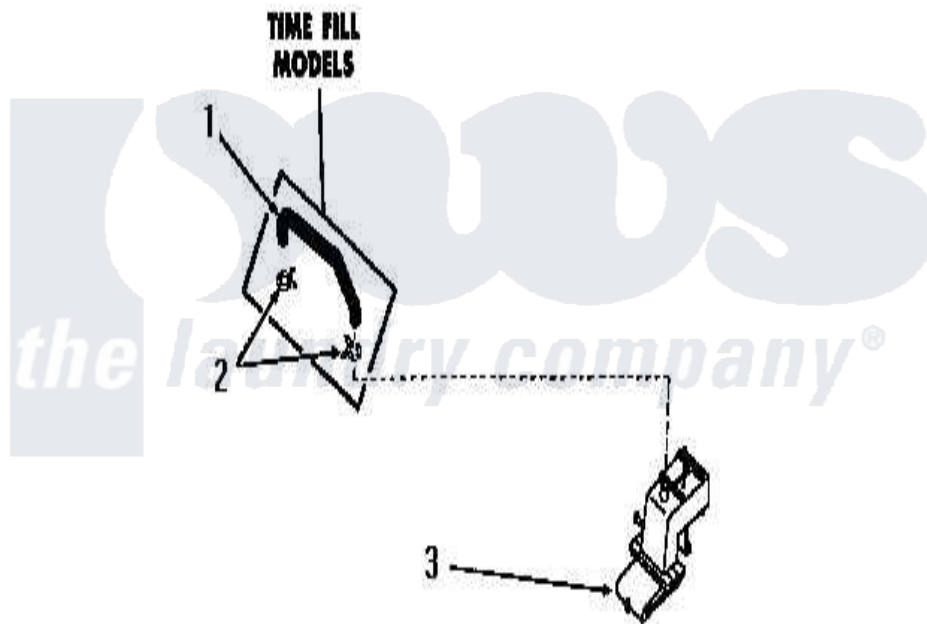

Amana DA6071 25 - WATER INLET & FILLER HOSE

WATER INLET AND FILLER HOSE

(TIME FILL MODELS — through Serial Nos. S11N286 and 21R99117)

[Amana Residential Amana DA6071 Washer Parts](#) Parts Diagram 25 - WATER INLET & FILLER HOSE
 Click on the part number to view part