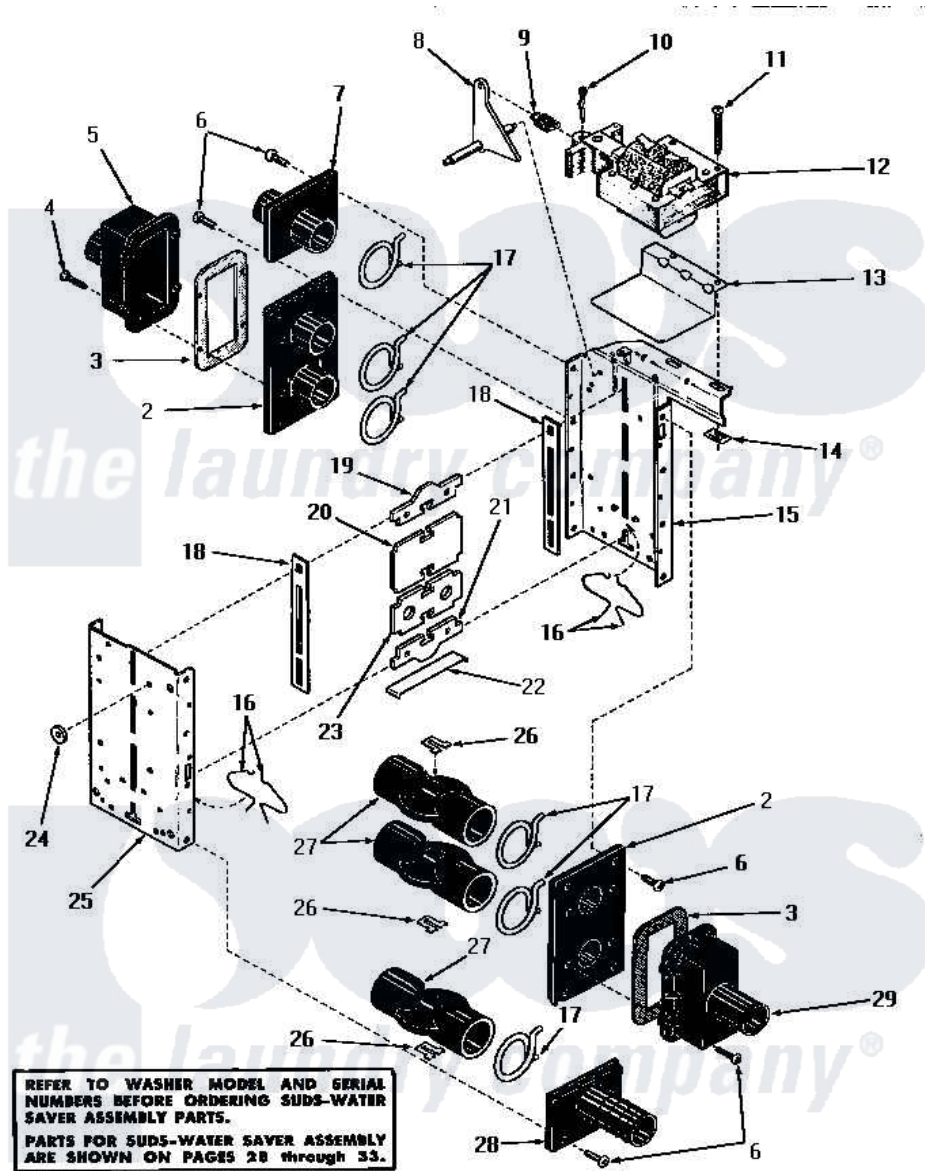

Amana DA6073 02 - 23848 SUDS-WATER SAVER VALVE ASSY

23848 SUDS-WATER SAVER VALVE ASSEMBLY

Amana [Residential Amana DA6073 Washer Parts](#) Parts Diagram 02 - 23848 SUDS-WATER SAVER VALVE ASSY
 Click on the part number to view part

Item	Original Part Number	Replaced By	Status	Part Description
1	23848		Not Available	VALVE
2	21296X		Not Available	DOUBLE TUBE HOSE ADAPTER
3	21296-I		Not Available	GASKET
4	21296H		Not Available	PHILLIPS HEAD SCREW
5	22007A		Not Available	MANIFOLD COVER
6	21296J		Not Available	PHILLIPS HEAD SCREW
7	22007G		Not Available	SINGLE TUBE HOSE ADAPTER
8	22574S		Not Available	LEVER
9	21296E		Not Available	SPRING
10	21296D		Not Available	COTTER PIN
11	21296B		Not Available	PHILLIPS HEAD SCREW
12	22574A		Not Available	SOLENOID
13	21296F		Not Available	SPLASH SHIELD
14	21296C		Not Available	SPEED NUT
15	23848B		Not Available	SIDE PLATE

16	21296Q	Not Available	TOGGLE SPRING
17	21296W	Not Available	HOSE CLAMP
18	21296M	Not Available	GUIDE YOKE
19	21296-O	Not Available	END POST
20	21296AA	Not Available	STATIONARY POST
21	21296N	Not Available	END POST
22	21296K	Not Available	LEAF SPRING
23	21296Z	Not Available	INTERMEDIATE POST
24	23848D	Not Available	SPACER
25	23848C	Not Available	SIDE PLATE
26	21296U	Not Available	TUBE VALVE LUG CLIP
27	21296Y	Not Available	TUBE
28	21296V	Not Available	SINGLE TUBE HOSE ADAPTER
29	22574G	Not Available	MANIFOLD COVER