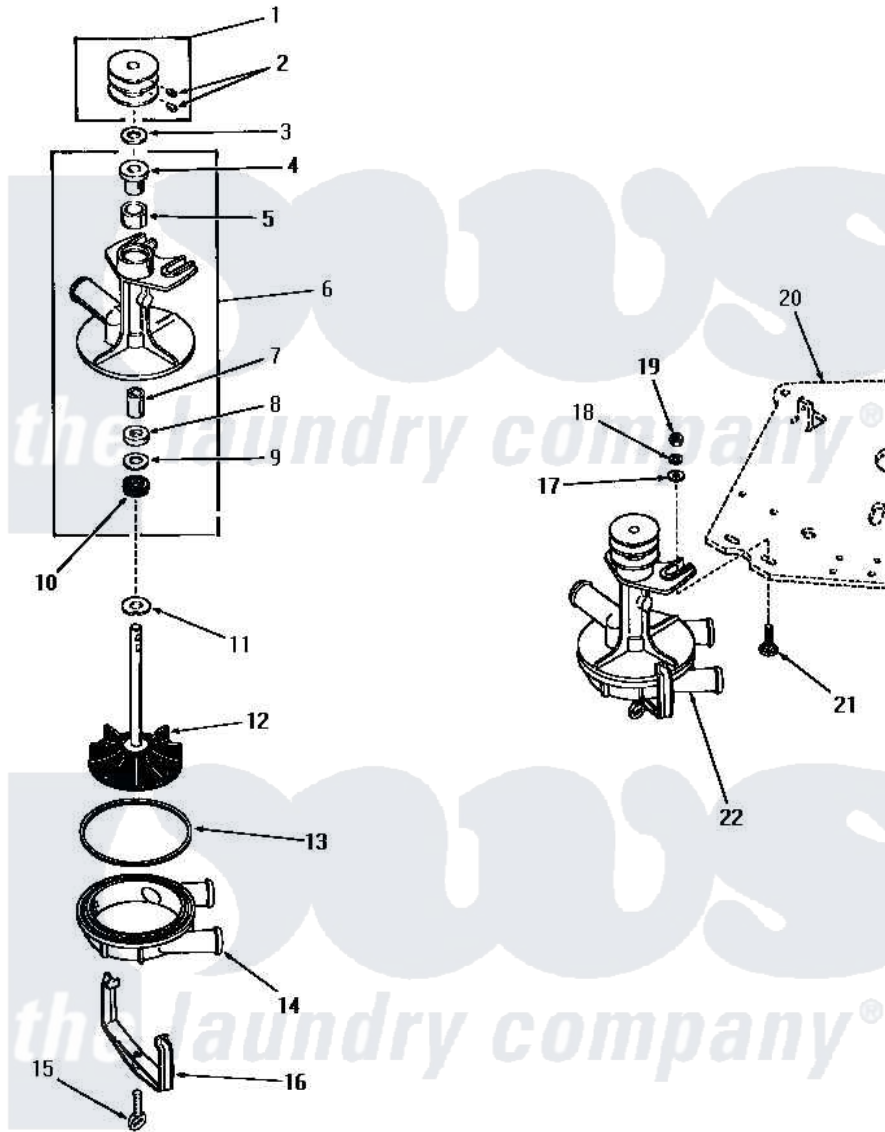

# Amana DA6073 03 - 23907 & 24304 PUMP ASSEMBLIES

**23907 AND 24304 PUMP ASSEMBLIES**

Amana [Residential Amana DA6073 Washer Parts](#) Parts Diagram 03 - 23907 & 24304 PUMP ASSEMBLIES  
 Click on the part number to view part

Item	Original Part Number	Replaced By	Status	Part Description
1	23902		Not Available	ASSY,PULLEY
2	23960		Not Available	SCREW,1/4-20 X5/16 HEX
3	23897		Not Available	WASHER,.566IDX1.00ODX1
4	23882		Not Available	BEARING
5	<a href="#">26478</a>			Wick
6	23901		Not Available	ASSY,PUMP BODY
7	23883		Not Available	BEARING
8	23885		Not Available	WASHER,8/16IDX1.00ODX.
9	23887		Not Available	WASHER,37/64IDX63/64OD
10	<a href="#">23900</a>			Seal
11	23886		Not Available	WASHER,.578IDX1.25ODX1
12	<a href="#">23898</a>			Assembly, Impeller
13	23892		Not Available	GASKET
14	23877		Not Available	BOTTOM,PUMP
"	23876		Not Available	PUMP COVER
15	<a href="#">20161</a>			Screw, 5/16-18 X 1-1/16

16	<a href="#">23879</a>		Clamp, Pump
17	<a href="#">20176</a>		Washer, .2656 ID x 9/16 OD
18	<a href="#">03189</a>		LoCkwasher, 1/4 Std-C P
19	20275	<a href="#">27001225</a>	Nut, Jam Mid Lock 1/4-20
20	Y00000000	Not Available	SEE NOTE MOUNTING PLATE
21	<a href="#">24390</a>		Bolt
22	Y24304	Not Available	PUMP ASSEMBLY
"	23907	Not Available	ASSY,PUMP
NI	<a href="#">211P3</a>		Kit, Pump Repair