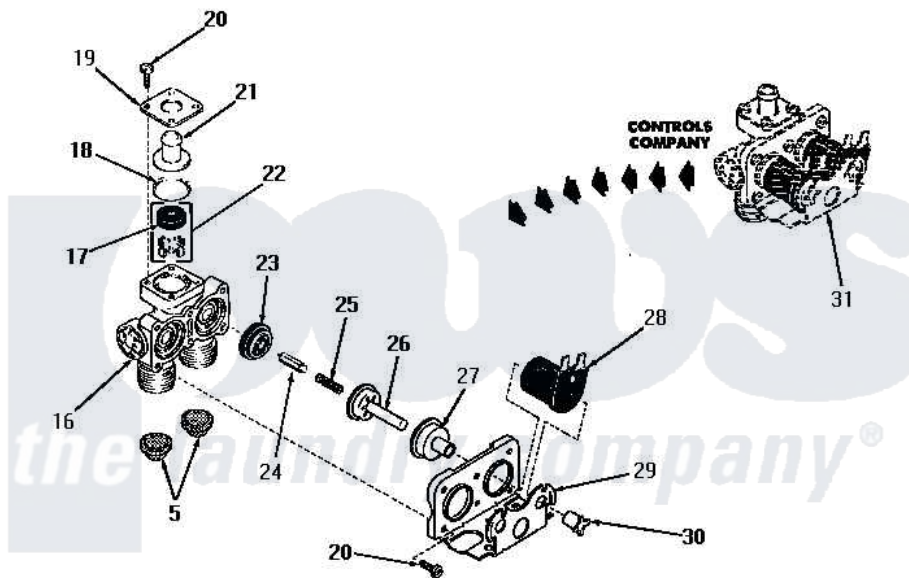

Amana DA6073 04 - 24596 & 24597 MIXING VALVE ASSEMBLIES

24596 and 24597 MIXING VALVE ASSEMBLIES

Amana Residential Amana DA6073 Washer Parts Parts Diagram 04 - 24596 & 24597 MIXING VALVE ASSEMBLIES
 Click on the part number to view part

Item	Original Part Number	Replaced By	Status	Part Description
1	20678		Not Available	BODY, VALVE
2	23224G		Not Available	DIFFUSER
3	21187C		Not Available	REGULATOR, FLOW
4	21561D		Not Available	PLUG
5	20181-0		Not Available	INLET SCREEN
6	23224F		Not Available	DIAPHRAGM
7	23224D			Armature
8	23224E		Not Available	SPRING
9	23224B		Not Available	GUIDE
10	21561E		Not Available	MOUNTING BRACKET
11	21561G		Not Available	ROUND HEAD SCREW
12	21714A		Not Available	SOLENOID
13	Y00000000		Not Available	SEE NOTE MIXING VALVE ASSEMBLY
14	20241	EZ20241		20 x 24 x 1 Filter 1 Metal Side
15	20290	Y013783		Washer, Inlet Hose
16	24596Q		Not Available	VALVE BODY

17	Y00000000	Not Available	SEE NOTE INSTALL WITH CONCAVE SURFACE DOWN TOWARD VALVE BODY
18	24596L	Not Available	OUTLET FITTING GASKET
19	24596N	Not Available	OUTLET FITTING PLATE
20	24596P	Not Available	SCREW
21	24596M	Not Available	OUTLET FITTING
22	24596J	Not Available	REGULATOR, FLOW
23	24596H	Not Available	DIAPHRAGM
24	24596G	Not Available	ARMATURE
25	24596F	Not Available	SPRING
26	24596E	Not Available	GUIDE
27	24596D	Not Available	GUIDE SLEEVE
28	24596A	Not Available	SOLENOID
29	24596C	Not Available	MOUNTING BRACKET
30	24596B	Not Available	SOLENOID SLEEVE
31	Y00000000	Not Available	SEE NOTE MIXING VALVE ASSEMBLY