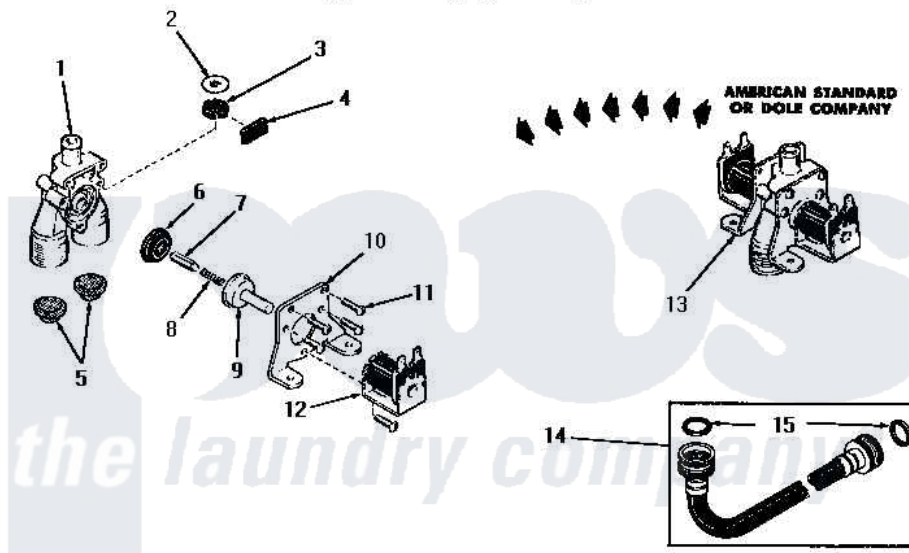

Amana DA6073 04 - 24596 & 24597 MIXING VALVE ASSEMBLIES

24596 and 24597 MIXING VALVE ASSEMBLIES

Amana Residential Amana DA6073 Washer Parts Parts Diagram 04 - 24596 & 24597 MIXING VALVE ASSEMBLIES
 Click on the part number to view part

Item	Original Part Number	Replaced By	Status	Part Description
1	20678		Not Available	BODY, VALVE
2	23224G		Not Available	DIFFUSER
3	21187C		Not Available	REGULATOR, FLOW
4	21561D		Not Available	PLUG
5	20181-0		Not Available	INLET SCREEN
6	23224F		Not Available	DIAPHRAGM
7	23224D			Armature
8	23224E		Not Available	SPRING
9	23224B		Not Available	GUIDE
10	21561E		Not Available	MOUNTING BRACKET
11	21561G		Not Available	ROUND HEAD SCREW
12	21714A		Not Available	SOLENOID
13	Y00000000		Not Available	SEE NOTE MIXING VALVE ASSEMBLY
14	20241	EZ20241		20 x 24 x 1 Filter 1 Metal Side
15	20290	Y013783		Washer, Inlet Hose
16	24596Q		Not Available	VALVE BODY

17	Y00000000	Not Available	SEE NOTE INSTALL WITH CONCAVE SURFACE DOWN TOWARD VALVE BODY
18	24596L	Not Available	OUTLET FITTING GASKET
19	24596N	Not Available	OUTLET FITTING PLATE
20	24596P	Not Available	SCREW
21	24596M	Not Available	OUTLET FITTING
22	24596J	Not Available	REGULATOR, FLOW
23	24596H	Not Available	DIAPHRAGM
24	24596G	Not Available	ARMATURE
25	24596F	Not Available	SPRING
26	24596E	Not Available	GUIDE
27	24596D	Not Available	GUIDE SLEEVE
28	24596A	Not Available	SOLENOID
29	24596C	Not Available	MOUNTING BRACKET
30	24596B	Not Available	SOLENOID SLEEVE
31	Y00000000	Not Available	SEE NOTE MIXING VALVE ASSEMBLY