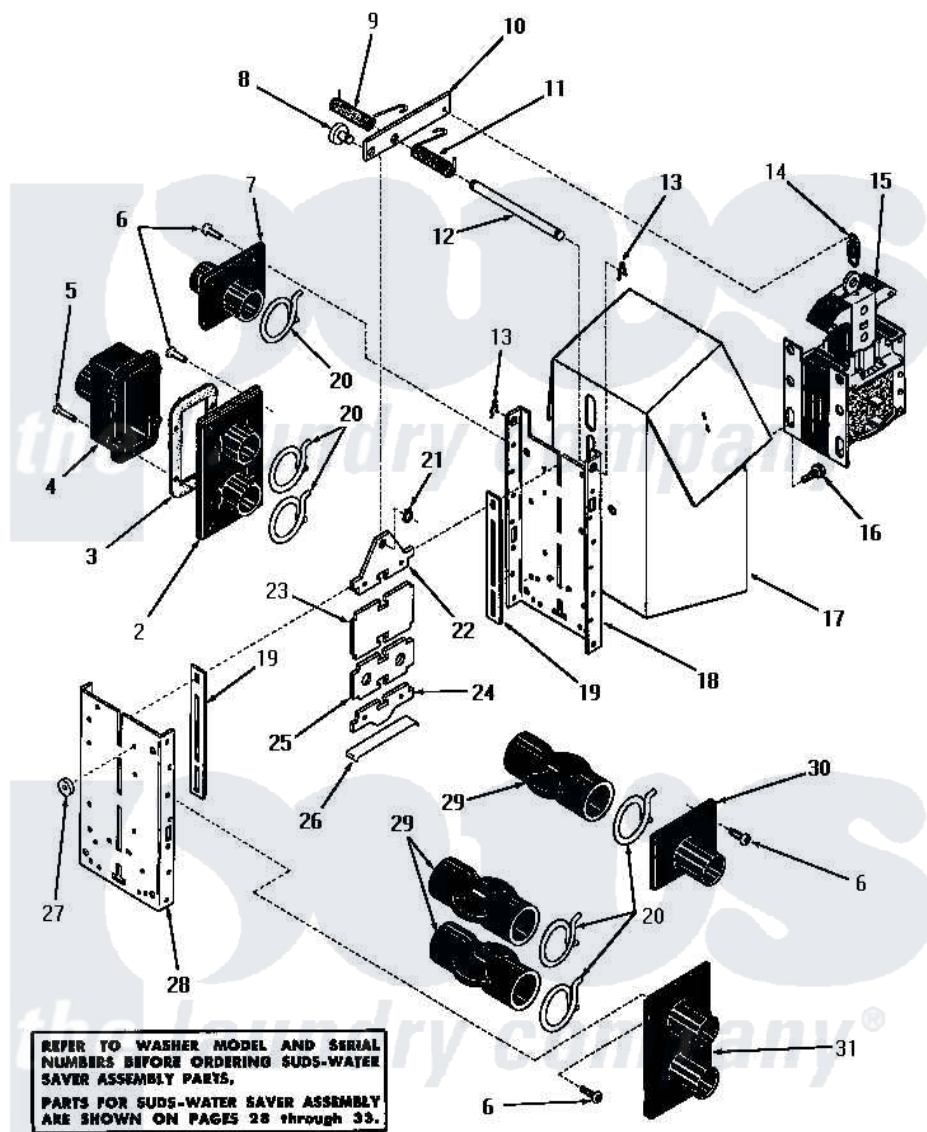

Amana DA6073 05 - 25053 SUDS-WATER SAVER VALVE ASSY

25053 SUDS-WATER SAVER VALVE ASSEMBLY

Amana [Residential Amana DA6073 Washer Parts](#) Parts Diagram 05 - 25053 SUDS-WATER SAVER VALVE ASSY
 Click on the part number to view part

| Item | Original Part Number | Replaced By | Status | Part Description |
|------|----------------------|-------------|---------------|--------------------------------|
| 1 | 25053 | | Not Available | SUDS-WATER SAVER VALVE ASSEMBL |
| 2 | 21296X | | Not Available | DOUBLE TUBE HOSE ADAPTER |
| 3 | 21296-I | | Not Available | GASKET |
| 4 | 22007A | | Not Available | MANIFOLD COVER |
| 5 | 22007B | | Not Available | PHILLIPS HEAD SCREW |
| 6 | 21296J | | Not Available | PHILLIPS HEAD SCREW |
| 7 | 22007G | | Not Available | SINGLE TUBE HOSE ADAPTER |
| 8 | 24292C | | Not Available | ACTUATING PIN |
| 9 | 24292E | | Not Available | TORSION SPRING, LEFT |
| 10 | 24292B | | Not Available | ACTUATING LEVER |
| 11 | 24292F | | Not Available | TORSION SPRING, RIGHT |
| 12 | 24292G | | Not Available | PIVOT PIN |
| 13 | 21296R | | Not Available | HAIR PIN CLIP |
| 14 | 22155G | | Not Available | SPRING |