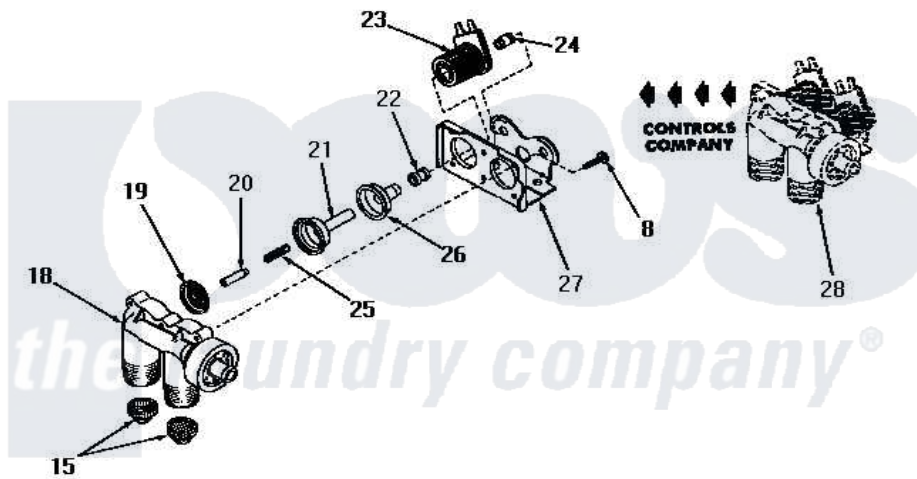

Amana DA6073 06 - 25832 & 25833 MIXING VALVE ASSEMBLIES

25832 and 25833 MIXING VALVE ASSEMBLIES

Amana [Residential Amana DA6073 Washer Parts](#) Parts Diagram 06 - 25832 & 25833 MIXING VALVE ASSEMBLIES

[Click on the part number to view part](#)

Item	Original Part Number	Replaced By	Status	Part Description
1	24125			Body, Valve
2	24134		Not Available	DIAPHRAGM
3	24132		Not Available	ARMATURE
4	24131		Not Available	SPRING
5	24129		Not Available	SLEEVE, SHORT
6	24126	33930		Valve, Mixing
7	24128		Not Available	SLEEVE, LONG
8	25817C		Not Available	SCREW
9	Y00000000		Not Available	SEE NOTE MIXING VALVE ASSEMBLY
10	Y24127		Not Available	MOUNTING BRACKET
11	24130			Guide, Armature
12	Y24135		Not Available	PLUG, FLOW REGULATOR
13	23224G		Not Available	DIFFUSER
14	21187C		Not Available	REGULATOR, FLOW
15	24122	22002960		Strainer, Washer Inlet
16	20241	EZ20241		20 x 24 x 1 Filter 1 Metal Side

17	20290	Y013783	Washer, Inlet Hose
18	Y24124	Not Available	VALVE BODY
19	25817K	Not Available	DIAPHRAGM
20	25817H	Not Available	ARMATURE
21	25817F	Not Available	ARMATURE GUIDE
22	25817D	Not Available	SLEEVE ADAPTER
23	24596A	Not Available	SOLENOID
24	25817M	Not Available	SOLENOID PLUG
25	25817G	Not Available	SPRING
26	25817E	Not Available	SLEEVE, GUIDE xREPLACE
27	25817B	Not Available	MOUNTING BRACKET
28	Y00000000	Not Available	SEE NOTE MIXING VALVE ASSEMBLY