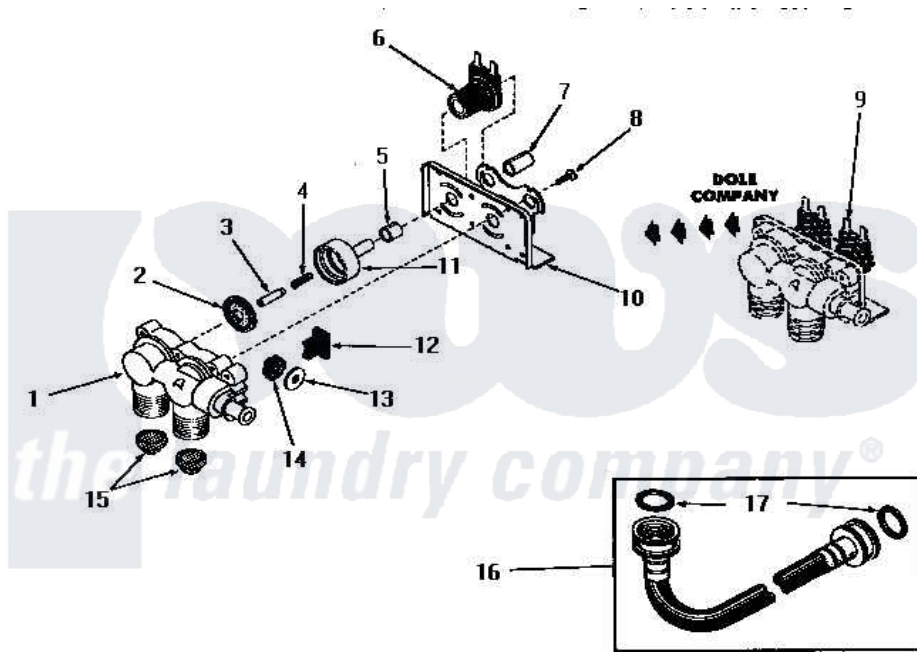

Amana DA6073 06 - 25832 & 25833 MIXING VALVE ASSEMBLIES

25832 and 25833 MIXING VALVE ASSEMBLIES

Amana [Residential Amana DA6073 Washer Parts](#) Parts Diagram 06 - 25832 & 25833 MIXING VALVE ASSEMBLIES

[Click on the part number to view part](#)

Item	Original Part Number	Replaced By	Status	Part Description
1	24125			Body, Valve
2	24134		Not Available	DIAPHRAGM
3	24132		Not Available	ARMATURE
4	24131		Not Available	SPRING
5	24129		Not Available	SLEEVE, SHORT
6	24126	33930		Valve, Mixing
7	24128		Not Available	SLEEVE, LONG
8	25817C		Not Available	SCREW
9	Y00000000		Not Available	SEE NOTE MIXING VALVE ASSEMBLY
10	Y24127		Not Available	MOUNTING BRACKET
11	24130			Guide, Armature
12	Y24135		Not Available	PLUG, FLOW REGULATOR
13	23224G		Not Available	DIFFUSER
14	21187C		Not Available	REGULATOR, FLOW
15	24122	22002960		Strainer, Washer Inlet
16	20241	EZ20241		20 x 24 x 1 Filter 1 Metal Side

17	20290	Y013783	Washer, Inlet Hose
18	Y24124	Not Available	VALVE BODY
19	25817K	Not Available	DIAPHRAGM
20	25817H	Not Available	ARMATURE
21	25817F	Not Available	ARMATURE GUIDE
22	25817D	Not Available	SLEEVE ADAPTER
23	24596A	Not Available	SOLENOID
24	25817M	Not Available	SOLENOID PLUG
25	25817G	Not Available	SPRING
26	25817E	Not Available	SLEEVE, GUIDE xREPLACE
27	25817B	Not Available	MOUNTING BRACKET
28	Y00000000	Not Available	SEE NOTE MIXING VALVE ASSEMBLY