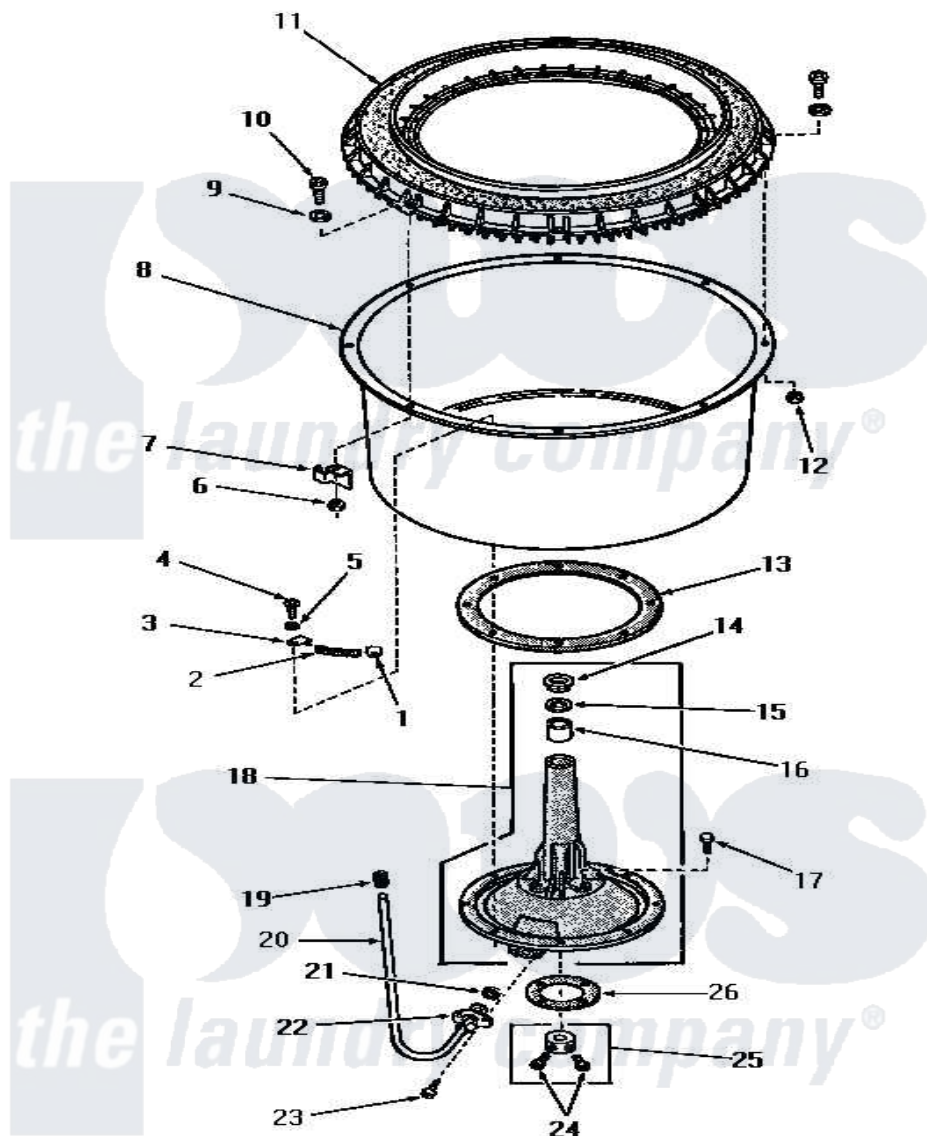

Amana DA6073 08 - AGITATOR POST & SPIN TUB

AGITATOR POST AND SPIN TUB

Amana [Residential Amana DA6073 Washer Parts](#) Parts Diagram 08 - AGITATOR POST & SPIN TUB
 Click on the part number to view part

Item	Original Part Number	Replaced By	Status	Part Description
1	22446			Clip
2	22144			Spring
3	22447			Clip
4	20260			Screw, 5/16-18 X 3/4 RD
5	20121		Not Available	GASKET
6	26678			Nut, Self-Locking
7	22025			Bracket
8	22382		Not Available	TUB,SPIN
9	25100			Washer, 17/64 ID x 1/2 OD
10	25251	EZ25251		25 x 25 x 1 Filter 1 Metal Side
11	24931		Not Available	BALANCE RING
12	25250			Nut, 1/4-20 Hex Nyllock
13	20122			Gasket
14	23685			Bearing
15	23684			Seal
16	23686			Bearing

17	20261		Screw, Cap
18	23993	Not Available	ASSY,CENTER COLUMN
19	22351		Sleeve
20	22359		Tube, Sediment
21	20110		Gasket
22	26046		Bracket, Sediment Tube
23	20852	Not Available	SCREW,10-24 X 1/2 HEX
24	23481	02422	Screw, 1/4-20 X 1/2 HeX
25	20377		Collar Assembly
26	20120		Gasket
NI	243P3	Not Available	KIT,AGITATOR POST