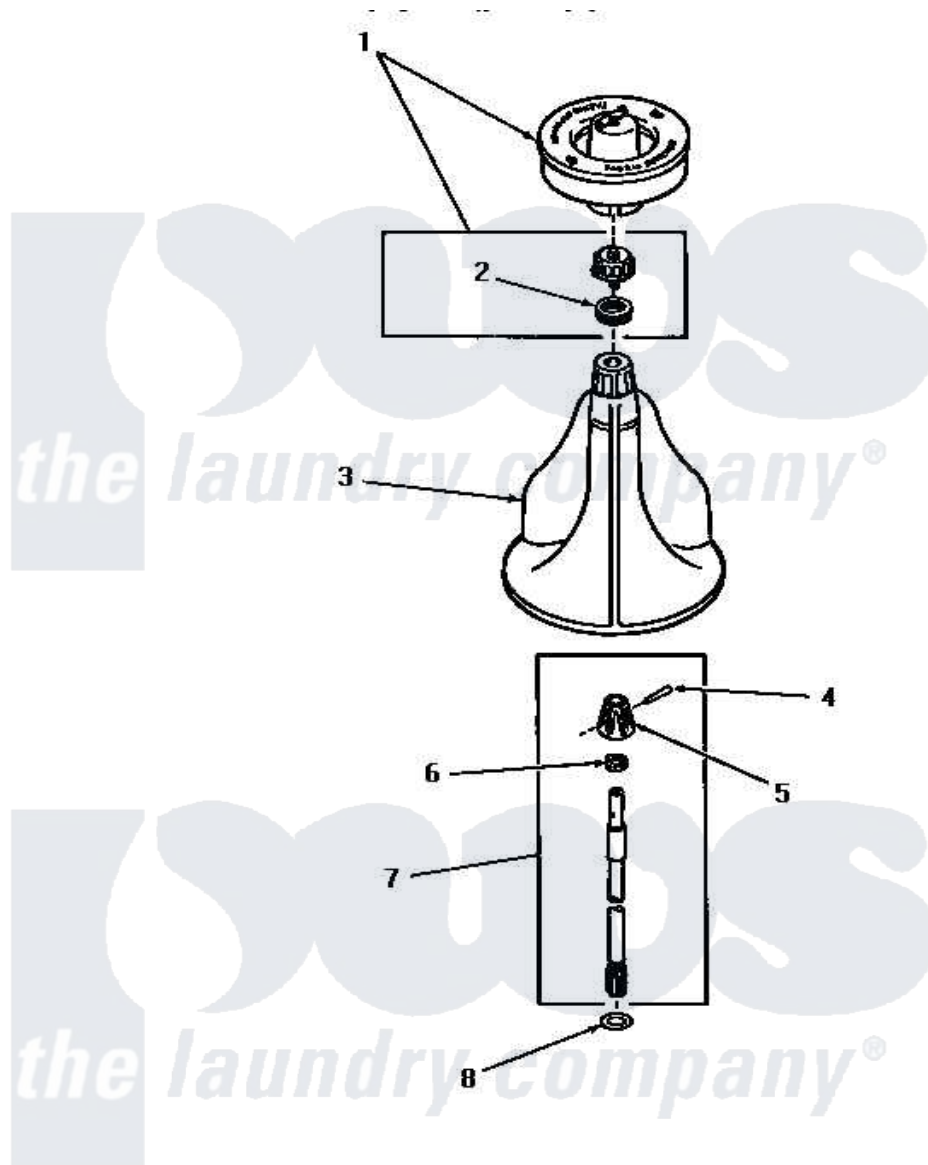

# Amana DA6073 09 - AGITATOR, SHAFT & FABRIC SOFTENER DISP

## AGITATOR, SHAFT AND FABRIC SOFTENER DISPENSER

Amana Residential Amana DA6073 Washer Parts Parts Diagram 09 - AGITATOR, SHAFT & FABRIC SOFTENER DISP  
 Click on the part number to view part

Item	Original Part Number	Replaced By	Status	Part Description
1	<a href="#">26014</a>			Assembly, Cap And Ring-Agitator
2	<a href="#">20136</a>			Ring
3	<a href="#">26006</a>			Assembly, Agitator
4	<a href="#">20243</a>			Pin, Taper
5	20056		Not Available	BLOCK, DRIVE
6	20057	<a href="#">222T017P01</a>		Washer FIB 21/32 ID X 1156 OD X 1/8
7	21751	<a href="#">21751P</a>		Assyshaft
8	<a href="#">22135</a>			Washer