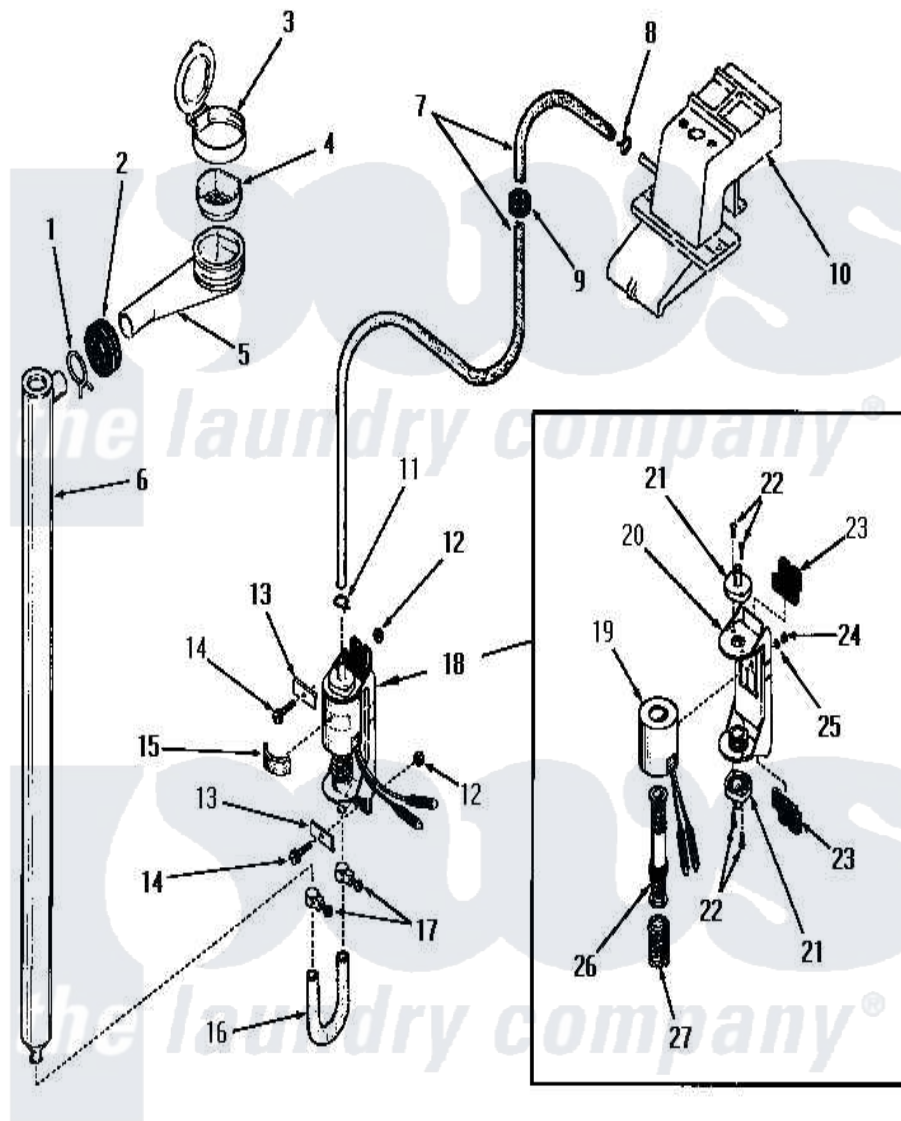

Amana DA6073 10 - BLEACH DISPENSER

BLEACH DISPENSER

Amana [Residential Amana DA6073 Washer Parts](#) Parts Diagram 10 - BLEACH DISPENSER
 Click on the part number to view part

Item	Original Part Number	Replaced By	Status	Part Description
1	Y03640		Not Available	CLAMP
2	20118		Not Available	GROMMET,1982 INV
3	22484		Not Available	BLEACH LID
4	21984			Cover, Dispenser
5	22377		Not Available	DISPENSER xREPLACE
6	22303		Not Available	TUBE,BLEACH
7	22300		Not Available	HOSE
8	23410		Not Available	HOSE CLAMP
9	22299		Not Available	GROMMET
10	Y00000000		Not Available	SEE NOTE WATER INLET
11	22295		Not Available	HOSE CLAMP
12	22001			Nut, 10-24 Nylon Hex BR
13	Y22287		Not Available	BLEACH PUMP BRACKET
14	25989		Not Available	HEX HEAD SCREW
15	25220		Not Available	BUMPER
16	22302		Not Available	HOSE

17	24904	Not Available	CLAMP
18	22337		Pump, Bleach
19	22337B	Not Available	COIL AND FRAME
20	22337A	Not Available	BASE
21	22337E	Not Available	HOSE CONNECTOR
22	51356	Not Available	SCREW,6-32 X 5/16 RD H
23	22337F	Not Available	ISOLATION MOUNT
24	22337G	Not Available	NUT
25	21735	Not Available	LOCKWASHER,No.10 INTSHKP
26	22337C	Not Available	ARMATURE AND VALVE
27	22337D	Not Available	SPRING