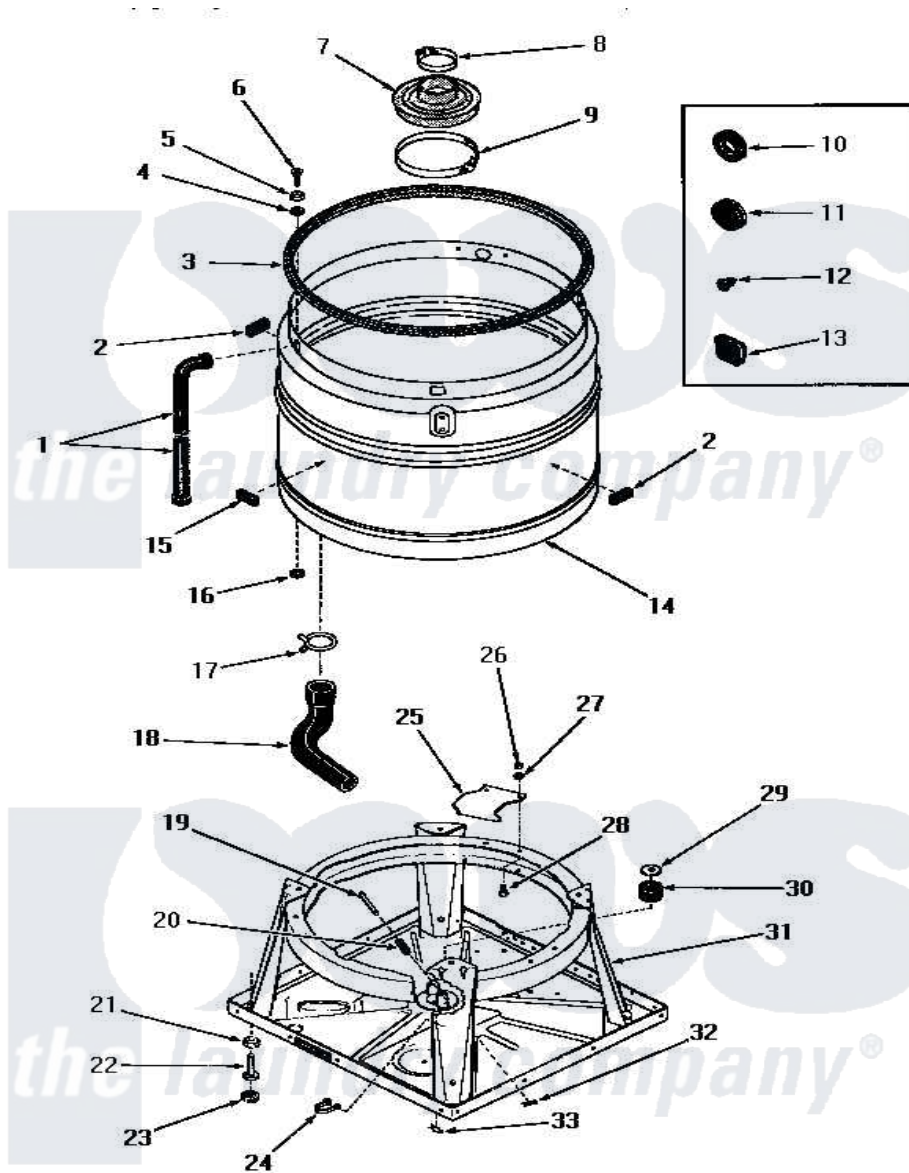

Amana DA6073 11 - BOOT, CHASSIS & DRAIN TUB

BOOT, CHASSIS AND DRAIN TUB

Amana [Residential Amana DA6073 Washer Parts](#) Parts Diagram 11 - BOOT, CHASSIS & DRAIN TUB
 Click on the part number to view part

Item	Original Part Number	Replaced By	Status	Part Description
1	22818		Not Available	HOSE
2	23258			Pad, Bumper
3	21233		Not Available	GASKET
4	20112			Grommet
5	20111			Washer
6	20259		Not Available	SCREW
7	20129		Not Available	BOOT
8	20107			Upper Clamp
9	20108	F200201		Clamp Hose #56
10	20118		Not Available	GROMMET,1982 INV
11	20305	20-305		Sizzle Do Not Ship Ups
12	21393	21-393		Piezo Sounder
13	21651			Grommet
14	26034M		Not Available	ASSY,SPLASH TUB
15	23257		Not Available	PAD,BUMPER
16	20115			Grommet

17	10180		Not Available	CLAMP
18	25112			Hose
19	Y22693		Not Available	HOLD-DOWN PIN
20	Y22690		Not Available	FERRULE
21	Y21899	40038101		Nut, Leg
22	20409	22003428		Leg, Adjustable
23	21749	40016001		Foot, Rubber
24	22837		Not Available	STRAP,WIRE
25	21905			Plate, Snubber
26	20275	27001225		Nut, Jam Mid Lock 1/4-20
27	03189			LoCkwasher, 1/4 Std-C P
28	02422			Screw, 1/4-20 X 1/2 HeX
29	20162		Not Available	SPACER
30	20195		Not Available	GROMMET
31	26028			Assembly, Chassis xReplace
32	Y22689		Not Available	PIN CLIP
33	26012	2-6012		Blower Wheel