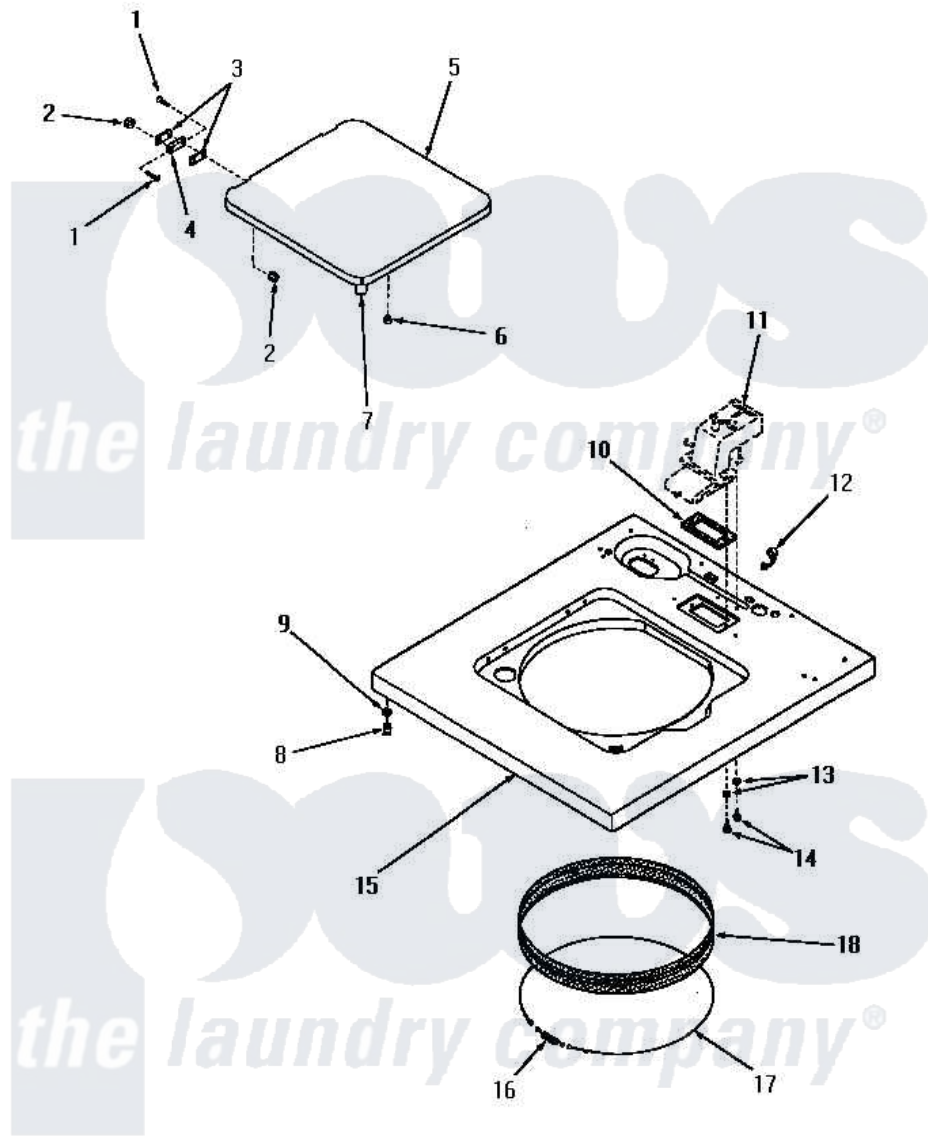

# Amana DA6073 12 - CABINET TOP & LOADING DOOR

## CABINET TOP AND LOADING DOOR

Amana [Residential Amana DA6073 Washer Parts](#) Parts Diagram 12 - CABINET TOP & LOADING DOOR  
 Click on the part number to view part

Item	Original Part Number	Replaced By	Status	Part Description
1	<a href="#">22649</a>			Screw, 8-32 X 13/32 FI
2	<a href="#">21752</a>			Nut, 8-32 Hex BriLock
3	<a href="#">21584</a>			Gasket
4	<a href="#">21583</a>			Hinge
5	22271W		Not Available	LOADING DOOR, WHITE
"	22271A		Not Available	LOADING DOOR, AVOCADO
"	22271H		Not Available	LOADING DOOR, HARVEST GOLD
"	22271C		Not Available	LOADING DOOR, COPPERTONE
6	<a href="#">21176</a>			Bumper
7	25217	<a href="#">R0603504</a>		Actuator, Door Switch
8	23007		Not Available	CAGED NUT
9	24861		Not Available	LOCKWASHER, .448X.789SH
10	23255		Not Available	GASKET
11	Y00000000		Not Available	SEE NOTE WATER INLET
12	21603	<a href="#">211881</a>		Grommet, Cord Part Not Used-

12	<a href="#">21903</a>	<a href="#">211001</a>		Gas Models Only
13	<a href="#">20493</a>			Washer, 11/64 ID x 3/8 OD
14	52150	<a href="#">489464</a>		Screw
15	24349A		Not Available	CABINET TOP, AVOCADO
"	25829W		Not Available	CABINET TOP, WHITE
"	24349C		Not Available	CABINET TOP, COPPERTONE
"	25829C		Not Available	CABINET TOP, COPPERTONE
"	25829H		Not Available	CABINET TOP, HARVEST GOLD
"	25829A		Not Available	CABINET TOP, AVOCADO
"	24349W		Not Available	CABINET TOP, W
"	24349H		Not Available	CABINET TOP, HARVEST GOLD
16	20791		Not Available	SPRING
17	22352		Not Available	RETAINER,WIRE
18	<a href="#">25277</a>			Guard, Rim