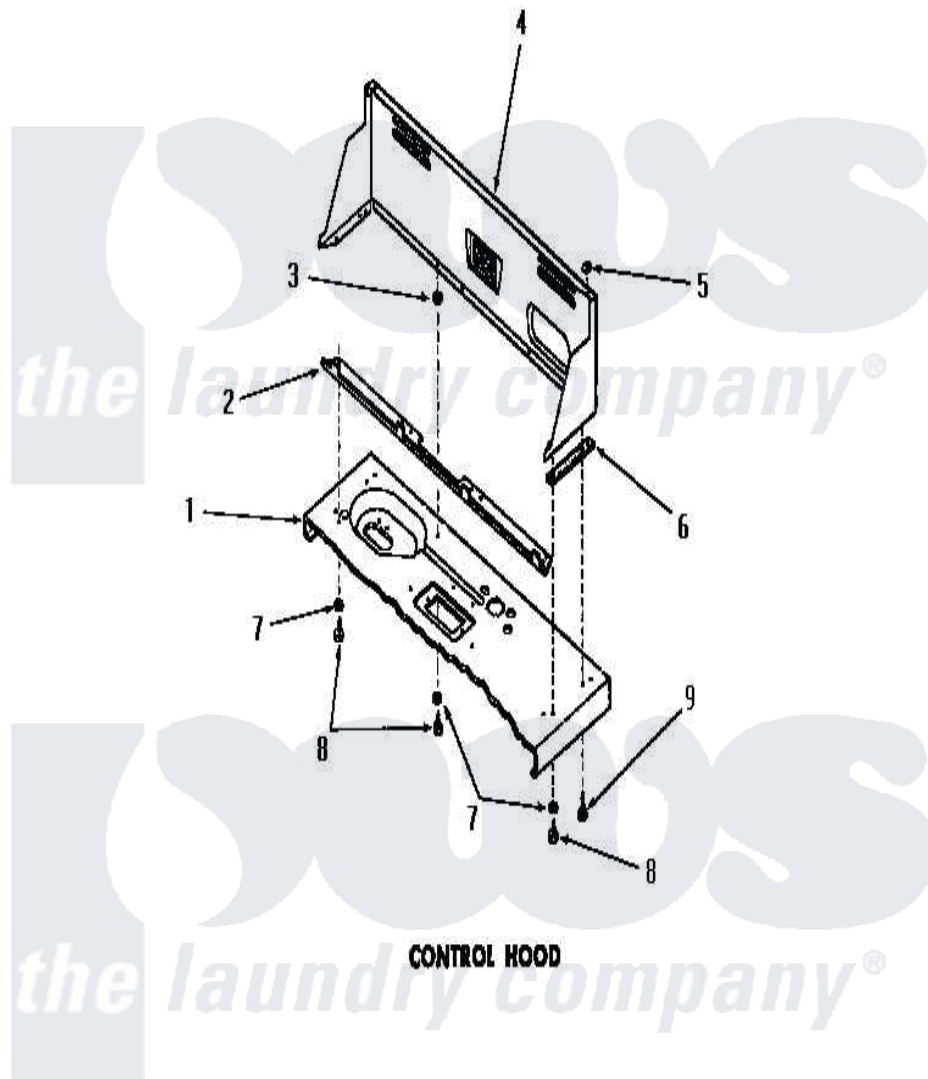

# Amana DA6073 13 - CONTROL HOOD

Amana [Residential Amana DA6073 Washer Parts](#) Parts Diagram 13 - CONTROL HOOD  
 Click on the part number to view part

Item	Original Part Number	Replaced By	Status	Part Description
1	Y00000000		Not Available	SEE NOTE CABINET TOP
2	23360		Not Available	ANGLE
3	23425		Not Available	WASHER,7/32IDX7/16ODX.
4	24330W		Not Available	CONTROL HOOD, WHITE
"	24330C		Not Available	CONTROL HOOD, COPPERTONE
"	24330H		Not Available	CONTROL HOOD, HARVEST GOLD
"	24330A		Not Available	CONTROL HOOD, AVOCADO
5	<a href="#">24522</a>			Nut, Speed-8ab-18 C1995
6	23028		Not Available	GASKET,CONTROL BOX END
7	<a href="#">20493</a>			Washer, 11/64 ID x 3/8 OD
8	52150	<a href="#">489464</a>		Screw
9	25724		Not Available	HEX HEAD SCREW