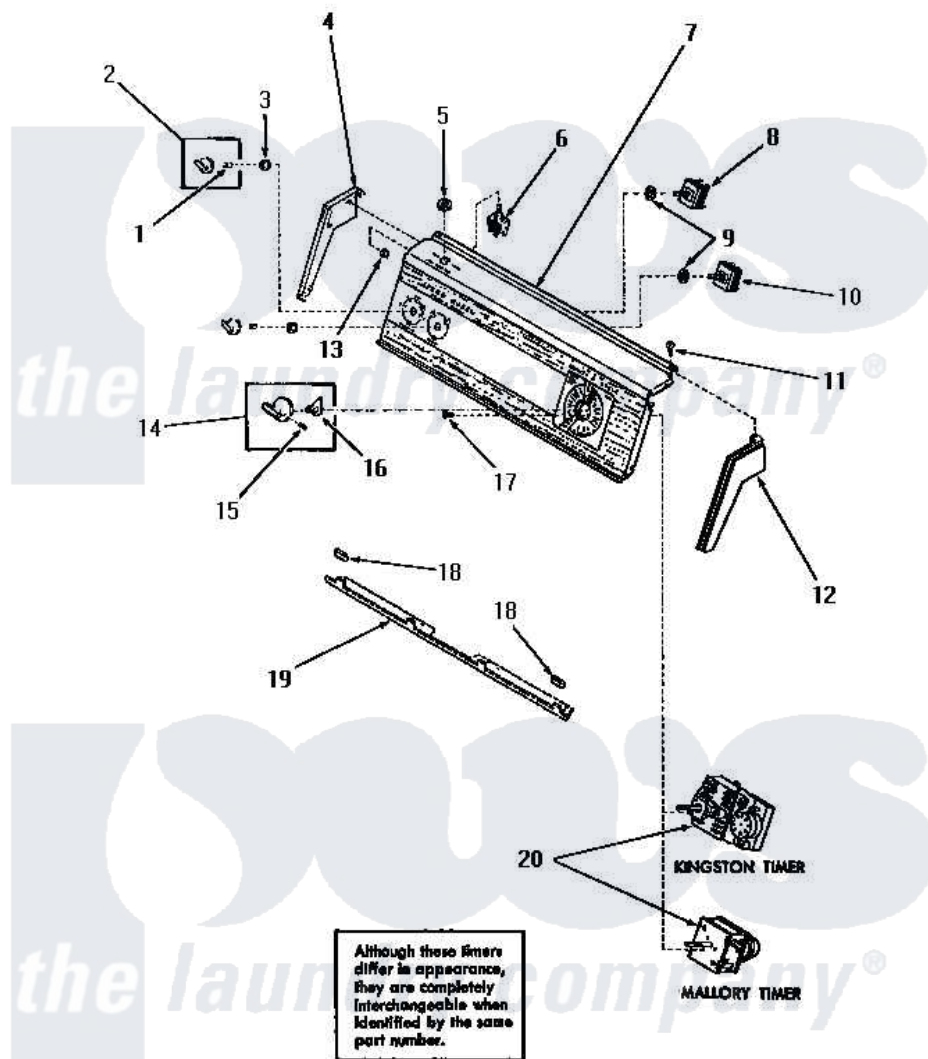

# Amana DA6073 14 - CONTROL PANEL, CONTROL HOOD & CONTROLS

## CONTROL PANEL, CONTROL HOOD AND CONTROLS

Amana [Residential Amana DA6073 Washer Parts](#) Parts Diagram 14 - CONTROL PANEL, CONTROL HOOD & CONTROLS

[Click on the part number to view part](#)

Item	Original Part Number	Replaced By	Status	Part Description
1	23392		Not Available	CLIP FOR 26816 KNOB
2	23402		Not Available	KNOB, CONTROL
3	<a href="#">24205</a>			Nut, Knurled 3/8-24
4	25124		Not Available	CONTROL HOOD END, LEFT
5	24207		Not Available	NUT, KNURLED 5/8-32
6	22505		Not Available	SWITCH, ON-OFF
7	Y25150		Not Available	CONTROL PANEL
8	24392		Not Available	SWITCH TEMP
9	<a href="#">91176</a>			Lockwasher, 3/8 Intshkp
10	<a href="#">21302</a>			Switch, Motor-2SP
11	25232		Not Available	SCREW, 8AB-18X7/8 OVAL
12	25123		Not Available	CONTROL HOOD END, RIGHT
13	25126	<a href="#">5303284616</a>		Clip
14	24858		Not Available	ASSY, KNOB-TIMER
15	25285		Not Available	SETSCREW

16	24857	Not Available	INDICATOR
17	<a href="#">70212</a>		Screw, 8-32 X 5/32 RD H
18	24859	Not Available	SLEEVE,SUPPORT ANGLE
19	23360	Not Available	ANGLE
20	24829	Not Available	TIMER