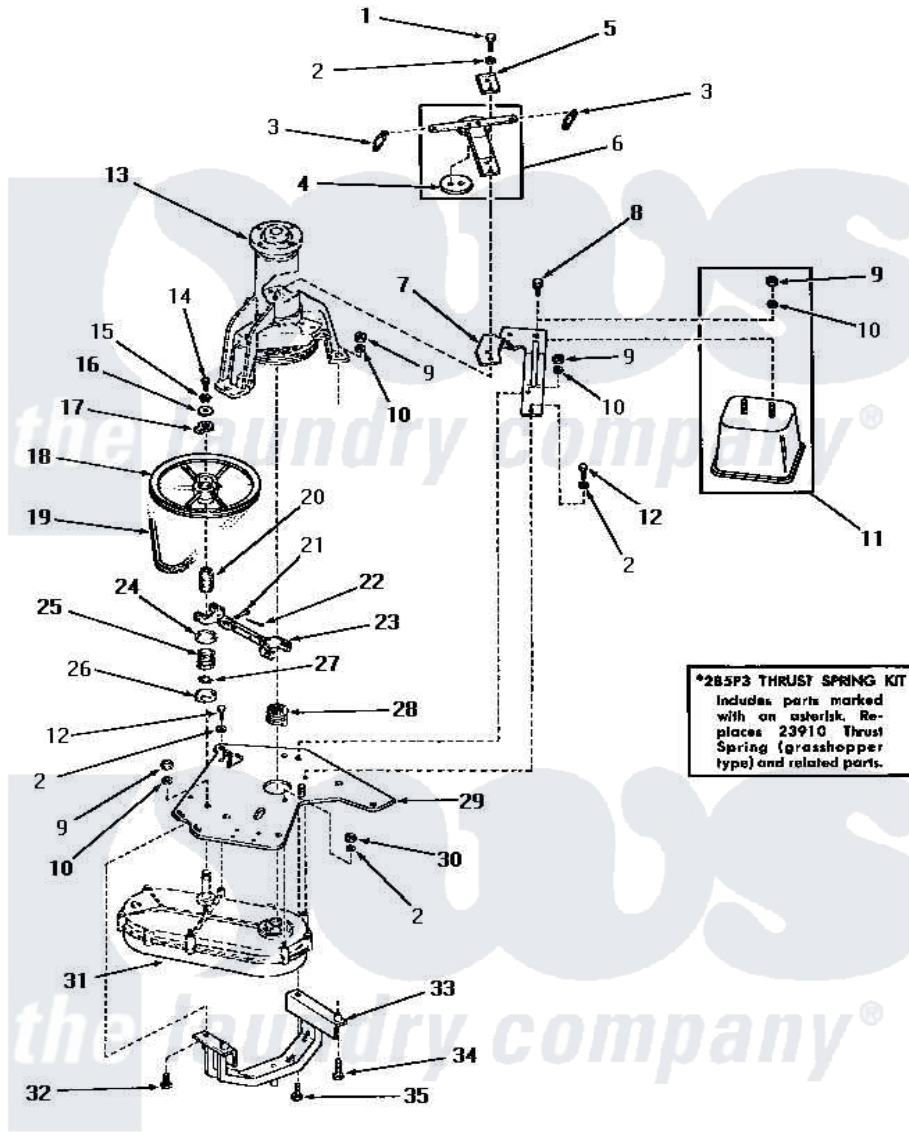

# Amana DA6073 15 - COUNTERBALANCE WEIGHT, BRKT & MTG PLATE

**COUNTERBALANCE WEIGHT, BRACKET AND MOUNTING PLATE**

Amana [Residential Amana DA6073 Washer Parts](#) Parts Diagram 15 - COUNTERBALANCE WEIGHT, BRKT & MTG PLATE

[Click on the part number to view part](#)

Item	Original Part Number	Replaced By	Status	Part Description
1	24233		Not Available	SCREW,CAP-1/4-20 X 3/4
2	<a href="#">03189</a>			LoCkwasher, 1/4 Std-C P
3	<a href="#">23632</a>			Spring
4	20453		Not Available	DISC,FRICTION
5	<a href="#">22614</a>			Plate, Support
6	<a href="#">20168</a>			Assembly, Snubber
7	25139		Not Available	BRACKET
8	23928		Not Available	CAP SCREW AND LOCKWASHER
9	20274	<a href="#">62739</a>		Nut, Lock
10	<a href="#">20277</a>			Lockwasher, 3/8 Std X 3
11	25230		Not Available	COUNTERBALANCE WEIGHT
12	<a href="#">20264</a>			Screw, 1/4-20 X 2 HeX H
13	Y00000000		Not Available	SEE NOTE MAIN BEARING
14	<a href="#">02422</a>			Screw, 1/4-20 X 1/2 HeX
15	<a href="#">02431</a>			Lockwasher, 1/4 Ext Shk

16	23716	Not Available	WASHER
17	<a href="#">23643</a>		Pulley Stop
18	23773	Not Available	ASSY,PULLEY-TRANSMISSI
19	<a href="#">23758</a>		Belt
20	<a href="#">23644</a>		Hub
21	23718	Not Available	PIN,SHIFTER
22	<a href="#">20248</a>		Pin, Cotter
23	<a href="#">23732</a>		Assembly, Shifter Fork
24	<a href="#">26610</a>		Retainer, Spring-Upper
25	<a href="#">26609</a>		Spring
26	26611	Not Available	RETAINER,SPRING-LOWER
27	<a href="#">23751</a>		Ring, Retaining
28	<a href="#">23647</a>		Jaw
29	24749	Not Available	MOUNTING PLATE
30	20275	<a href="#">27001225</a>	Nut, Jam Mid Lock 1/4-20
31	Y00000000	Not Available	SEE NOTE TRANSMISSION ASSEMBLY
32	22687	Not Available	SCREW
33	22702	Not Available	ASSY,YOKE & SLEEVE
34	Y22688	Not Available	SCREW,CAP-3/8-16X1-1/4
35	20255	Not Available	SCREW,3/8-16 X 1 HEX H
NI	<a href="#">03200</a>		A-D Drive Lubricant
"	285P3	<a href="#">23911</a>	Kit Spring