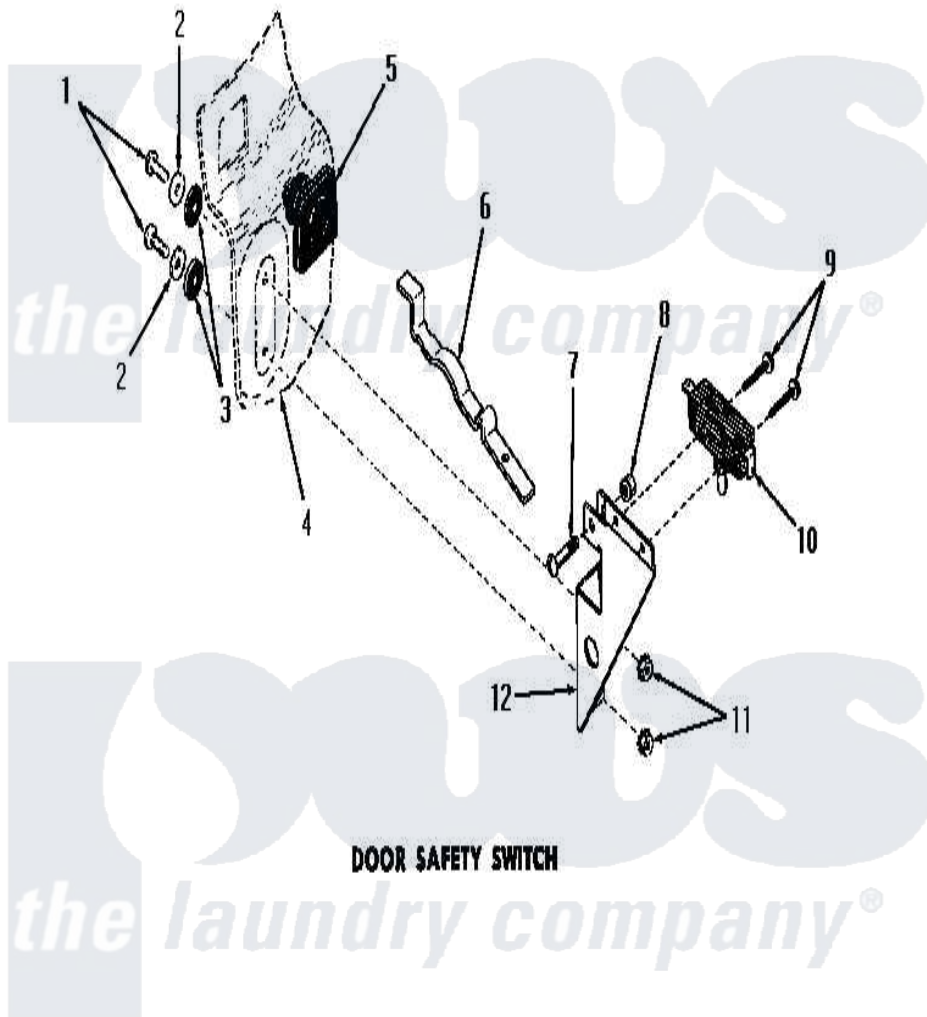

Amana DA6073 16 - DOOR SAFETY SWITCH

Amana Residential Amana DA6073 Washer Parts Parts Diagram 16 - DOOR SAFETY SWITCH
 Click on the part number to view part

Item	Original Part Number	Replaced By	Status	Part Description
1	21081			Screw, 10-24 X 1/2 RD H
2	20492	M0270504		Washer
3	02928		Not Available	WASHER
4	Y00000000		Not Available	SEE NOTE DRAIN TUB
5	23591			Diaphragm
6	23592		Not Available	ARM
7	Y02370		Not Available	SCREW, 10-24X15/16 HEX
8	22001			Nut, 10-24 Nylon Hex BR
9	51783			Screw, 6b-20 X 7/8 HeX
10	23540		Not Available	SWITCH
11	23951	M0282009		Nut
12	22783		Not Available	BRACKET