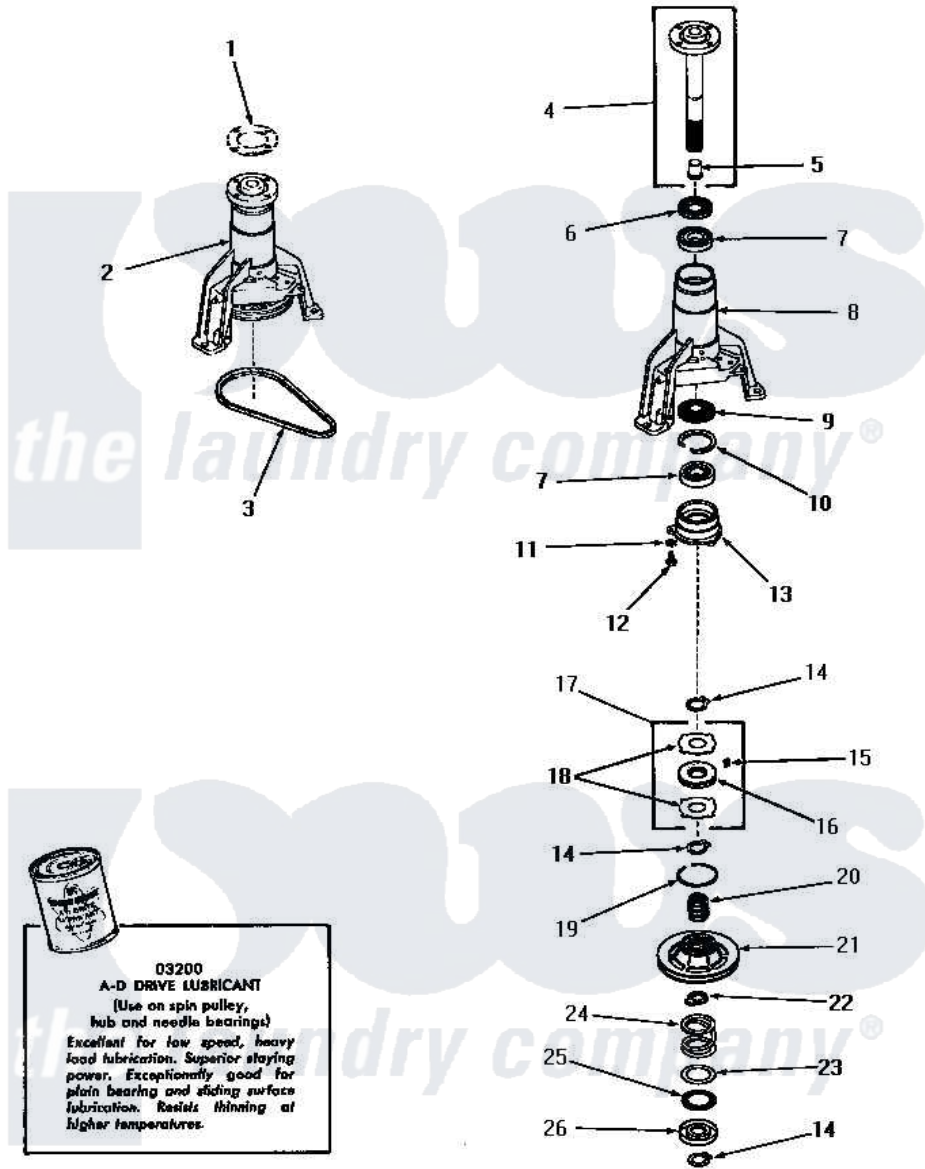

Amana DA6073 17 - MAIN BEARING ASSY

MAIN BEARING ASSEMBLY

Amana [Residential Amana DA6073 Washer Parts](#) Parts Diagram 17 - MAIN BEARING ASSY
 Click on the part number to view part

Item	Original Part Number	Replaced By	Status	Part Description
1	Y00000000		Not Available	SEE NOTE GASKET
2	26018			AsseMbly, Bearing Housing-M
3	23759		Not Available	BELT
4	23731			Assembly, Spin Shaft
5	25854			Bearing
6	Y21659		Not Available	SEAL
7	20012			Bearing
8	25979		Not Available	HOUSING,MAIN BEARING
9	26247			Slinger, Water
10	20084		Not Available	RING,RETAINING
11	02431			Lockwasher, 1/4 Ext Shk
12	02422			Screw, 1/4-20 X 1/2 HeX
13	23639			Retainer
14	23724			Ring, Retaining
15	24500			Clip, Spring
16	23708			Assembly, Brake Disk

17	24599		Assembly, Brake Disk
18	23637	Not Available	DISC,BRAKE
19	Y23720	Not Available	RING,SNAP
20	23634	Not Available	HUB
21	24690		Assembly, Spin Pulley
22	23635	Not Available	STOP
23	23722		Race, Bearing
24	23723		Spring
25	23721	Not Available	BEARING,NEEDLE
26	23640		Retainer
NI	03200		A-D Drive Lubricant