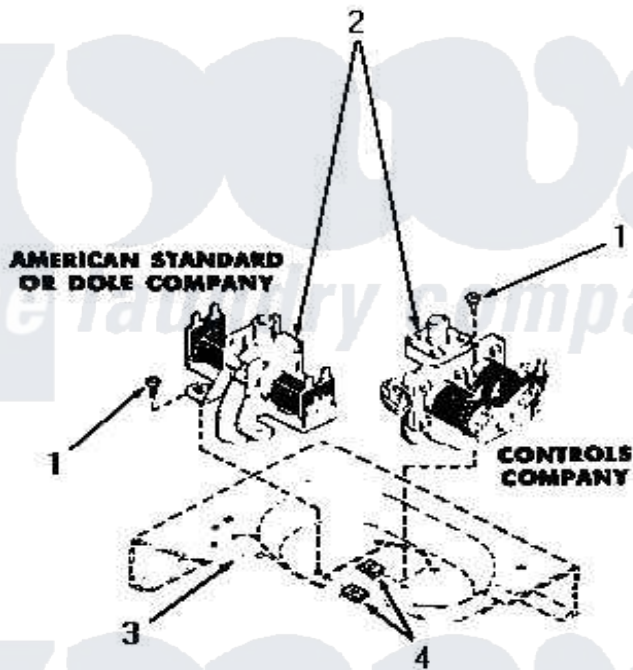

Amana DA6073 18 - MIXING VALVES

(through Serial Nos. S11N286 and 21R99117)

Amana [Residential Amana DA6073 Washer Parts](#) Parts Diagram 18 - MIXING VALVES
 Click on the part number to view part

Item	Original Part Number	Replaced By	Status	Part Description
1	51778			Screw, 8b-18 X 1/2 RD H
2	24596		Not Available	VALVE,MIXING
3	Y00000000		Not Available	SEE NOTE CABINET TOP
4	23277		Not Available	NUT,SPEED