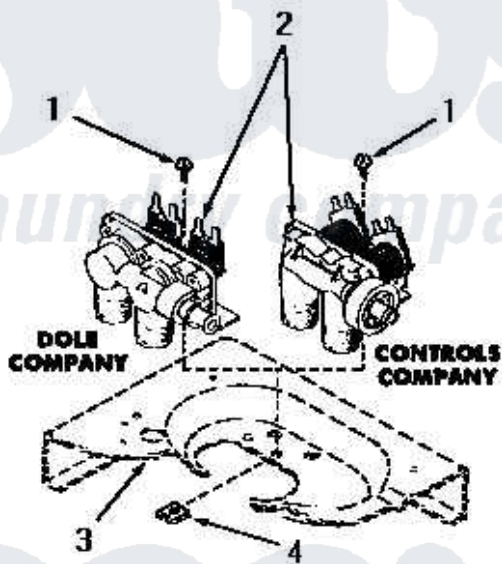

# Amana DA6073 19 - MIXING VALVES

(starting Serial Nos. 511N287 and 21R99118)

Amana [Residential Amana DA6073 Washer Parts](#) Parts Diagram 19 - MIXING VALVES

[Click on the part number to view part](#)

Item	Original Part Number	Replaced By	Status	Part Description
1	23962	<a href="#">W10116760</a>		Screw
2	<a href="#">25833</a>			Valve, Mixing
3	Y00000000		Not Available	SEE NOTE CABINET TOP
4	23277		Not Available	NUT,SPEED