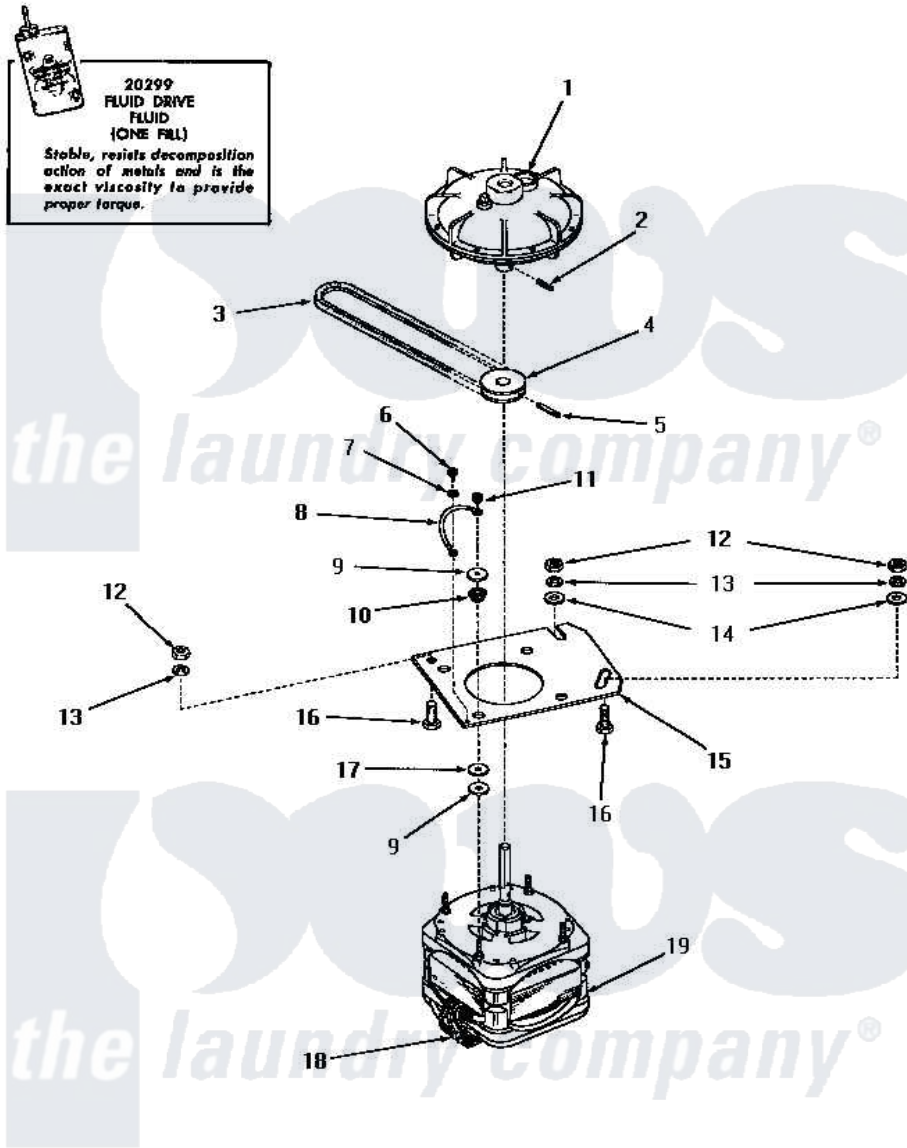

Amana DA6073 20 - MOTOR & FLUID DRIVE

MOTOR AND FLUID DRIVE

Amana [Residential Amana DA6073 Washer Parts](#) Parts Diagram 20 - MOTOR & FLUID DRIVE
 Click on the part number to view part

Item	Original Part Number	Replaced By	Status	Part Description
1	24706			Assembly, Fluid Drive
2	24703		Not Available	PIN,ROLL
3	23759		Not Available	BELT
4	26116			Pulley, Drive
5	23750			Pin, Roll
6	20530			Screw, 10-24 x 3/8 Hex
7	21735		Not Available	LOCKWASHER,No.10 INTSHKP
8	25484		Not Available	GROUND WIRE
9	20103	M0270519		Washer
10	20102		Not Available	WASHER
11	23604			Nut, Hex 10-32 Lock
12	20274	62739		Nut, Lock
13	20277			Lockwasher, 3/8 Std X 3
14	20279			Washer, 13/32 ID x 13/16 OD
15	23769		Not Available	PLATE,MOUNTING
16	20255		Not Available	SCREW,3/8-16 X 1 HEX H

17	20104		Washer
18	24142	Not Available	SWITCH,MOTOR
"	24139	Not Available	SWITCH,MOTOR
19	26069		X Assembly, Motor And Pulley
NI	20299	Not Available	FLUID DRIVE FLUID-BULK