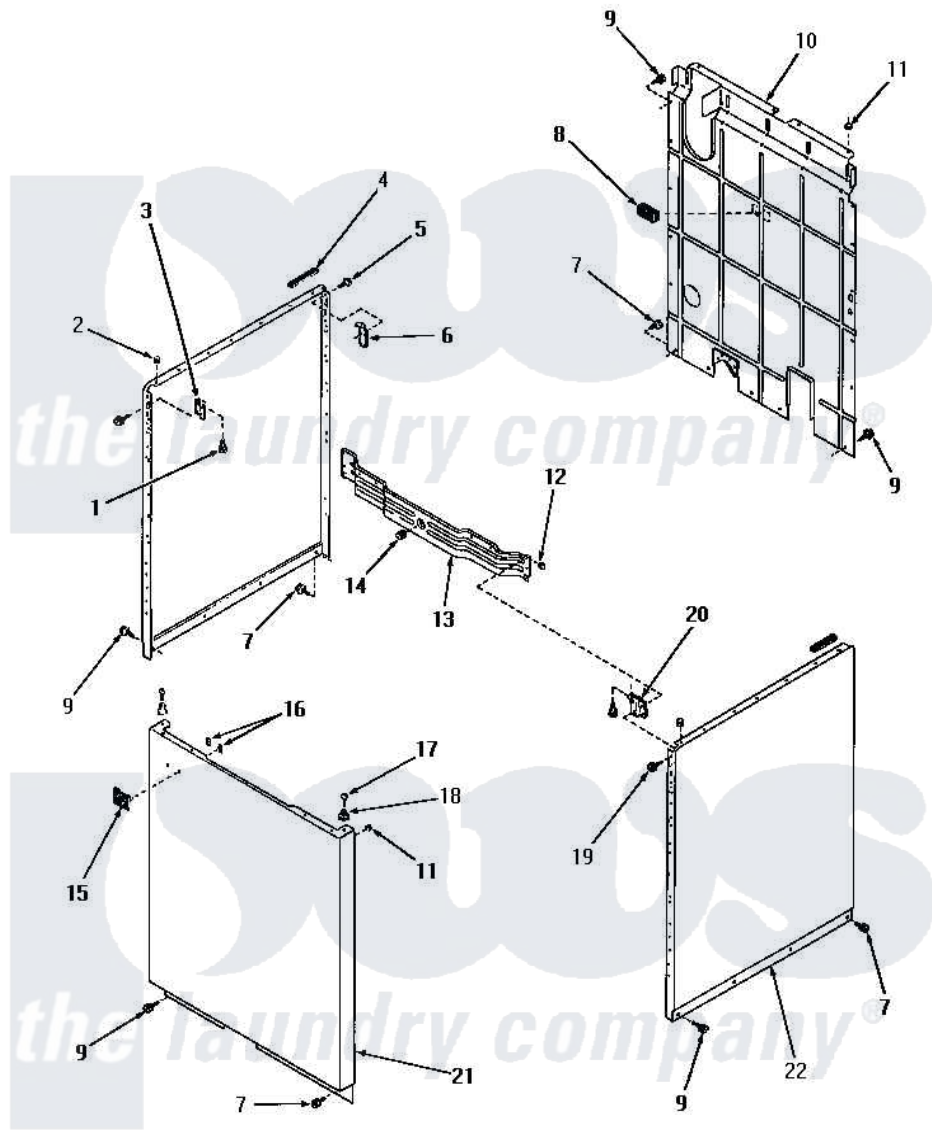

# Amana DA6073 21 - PANELS

## PANELS

Amana [Residential Amana DA6073 Washer Parts](#) Parts Diagram 21 - PANELS  
 Click on the part number to view part

Item	Original Part Number	Replaced By	Status	Part Description
1	<a href="#">23008</a>			Screw, 10-24 X 3/4 Sems
2	<a href="#">21176</a>			Bumper
3	22847		Not Available	BRACKET
"	26691		Not Available	BRACKET,HOLD DOWN-L.H.
4	<a href="#">80312</a>			Bumper Pad
5	51784		Not Available	SCREW,10B-16 X 1/2 HEX
6	52784		Not Available	TOP HOLD-DOWN BRACKET, REAR
7	26415	<a href="#">27001200</a>		Screw
8	23257		Not Available	PAD,BUMPER
9	26592		Not Available	HEX HEAD SCREW
10	24342GR		Not Available	REAR PANEL, GRAY
11	<a href="#">20387</a>			Bumper
12	25987		Not Available	NUT,SPEED
"	<a href="#">21747</a>			Nut, Speed
13	21262		Not Available	CROSS BRACE, FRONT
14	<a href="#">25959</a>			Grommet

15	22086	Not Available	MONOGRAM
16	22161	Not Available	CLIP
17	Q6535	Not Available	SCREW,10B-16 X 3/4 ROU
18	23020	Not Available	MOUNT,PANEL
19	<a href="#">03814</a>		Screw, 10-24 X 1/2 Roun
"	51784	Not Available	SCREW,10B-16 X 1/2 HEX
20	22846	Not Available	BRACKET
"	26690	Not Available	BRACKET,HOLD DOWN-R.H.
21	24687C	Not Available	FRONT PANEL, COPPERTONE
"	24687W	Not Available	FRONT PANEL, WHITE
"	24687H	Not Available	FRONT PANEL, HARVEST GOLD
"	24687A	Not Available	FRONT PANEL, AVOCADO
22	24336H	Not Available	SIDE PANEL, RIGHT OR LEFT, HAR
"	24336C	Not Available	SIDE PANEL, RIGHT OR LEFT, COP
"	24336W	Not Available	xREPLACE
"	24336A	Not Available	SIDE PANEL, RIGHT OR LEFT, AVO