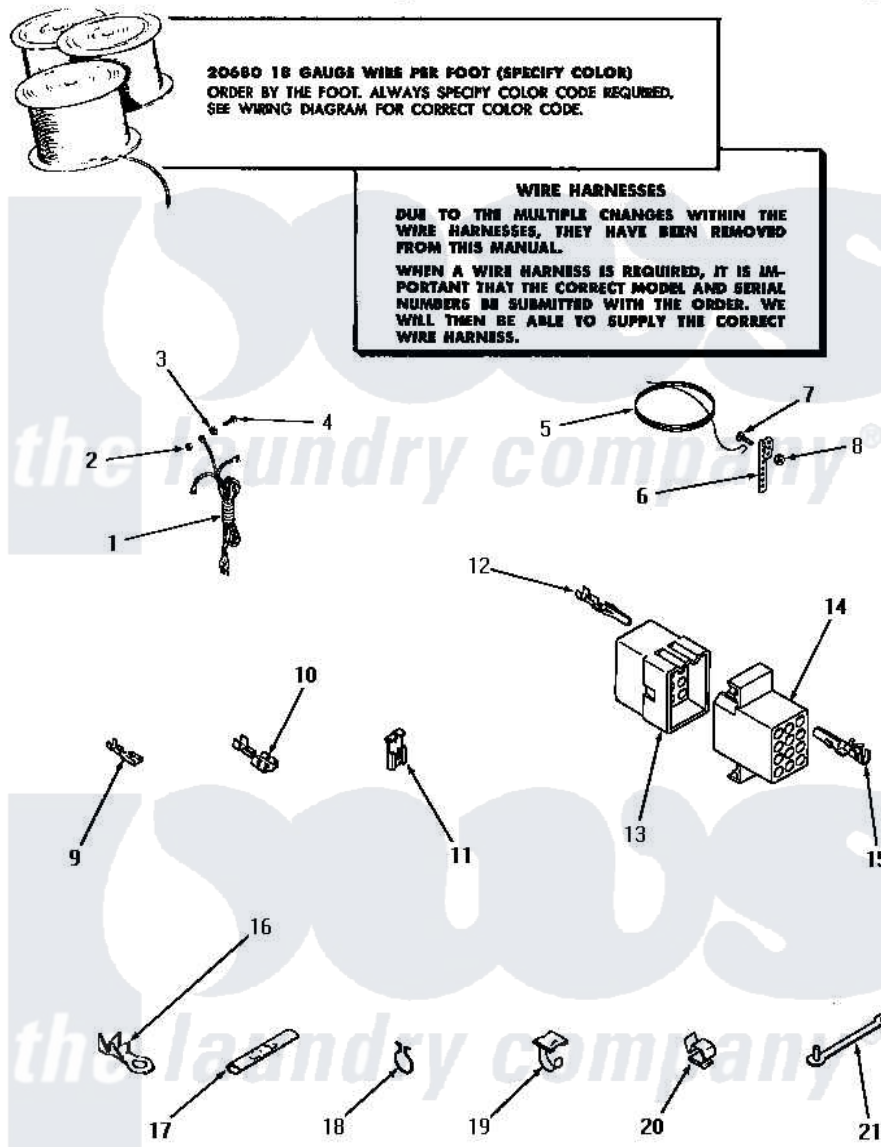

# Amana DA6073 22 - POWER CORD, WIRE & TERMINALS

## POWER CORD, WIRE AND TERMINALS

Amana [Residential Amana DA6073 Washer Parts](#) Parts Diagram 22 - POWER CORD, WIRE & TERMINALS  
Click on the part number to view part

Item	Original Part Number	Replaced By	Status	Part Description
1	22660		Not Available	POWER CORD AND PLUG
2	03673		Not Available	NUT
3	<a href="#">03815</a>			Lockwasher, No.10 Ext Shk
4	<a href="#">20267</a>			Screw, 10-24 X 3/8 Round
5	Y21429		Not Available	GROUND WIRE
6	21430		Not Available	STRAP,GROUND
7	21431		Not Available	ROUND HEAD SCREW
8	Y20276		Not Available	NUT
9	<a href="#">00112</a>			Terminal, Spade-3/16 Fe
10	Y00119		Not Available	SPADE TERMINAL(18 GAUGE) (1/4 INCH-(1) 18 GAUGE WIRE)
11	<a href="#">Y00120</a>			Terminal, Flag-1/4 Fema
12	<a href="#">Y00116</a>			Terminal, Pin-Male
13	<a href="#">23041</a>			Plug, 6 Circuit
"	<a href="#">23040</a>			Plug-3 Circuit
"	<a href="#">23033</a>			Plug, 9 Circuit

"	23035	Not Available	PLUG,12 CIRCUIT
"	<a href="#">23037</a>		Plug, 15 Circuit
14	23038	Not Available	RECEPTACLE,15 CIRCUIT
"	<a href="#">23036</a>		Receptacle, 12 Circuit
"	23039	<a href="#">697780</a>	Receptacle,
"	23042	Not Available	RECEPTACLE
"	Y23034	<a href="#">26163</a>	Receptacle, 9 Circuit
15	Y00117	<a href="#">5011-XX</a>	093 Female Socket
16	<a href="#">00110</a>		No.10 18 Gauge Wire
17	21091	Not Available	CONNECTOR TWO 1/4 INCH MALE
18	<a href="#">51291</a>		Clip, Wire
19	21793	Not Available	CABLE CLIP
20	<a href="#">21036</a>		Clip, Cable
21	22837	Not Available	STRAP,WIRE