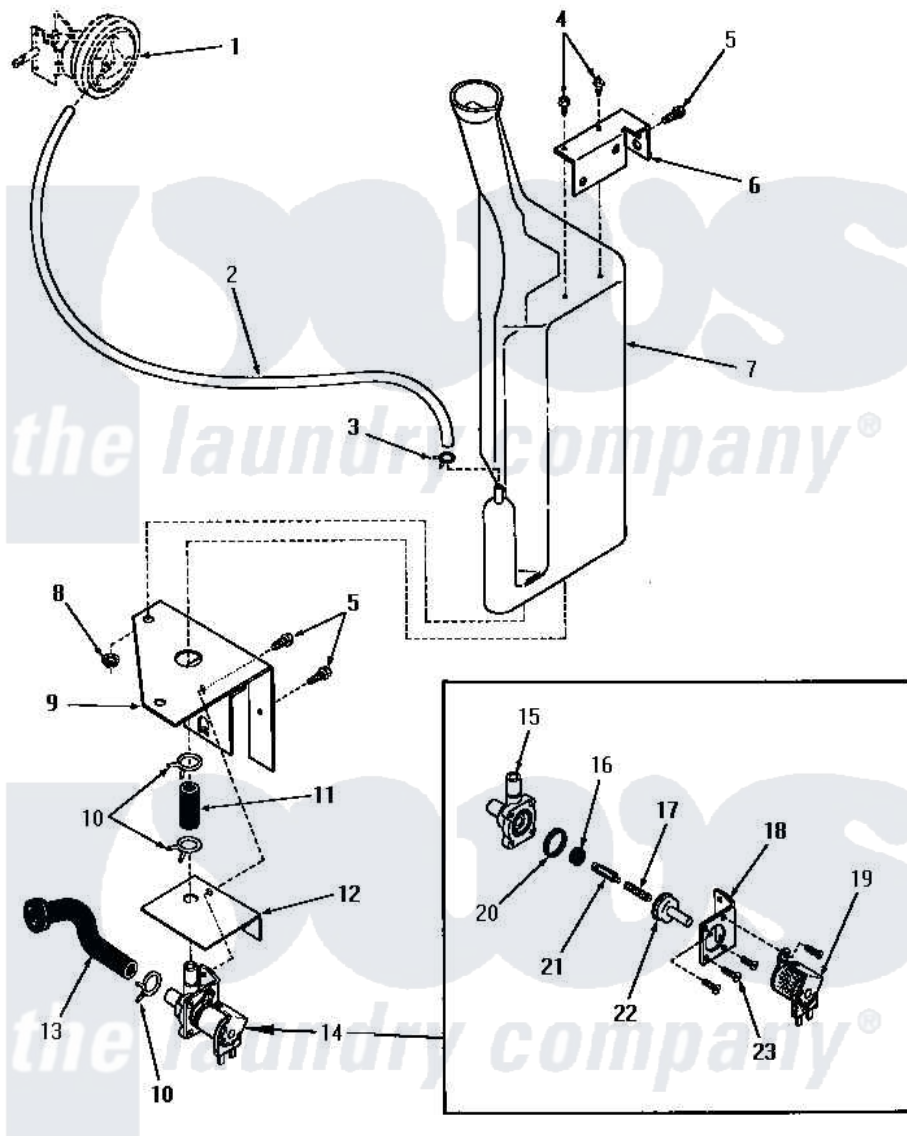

Amana DA6073 23 - RESERVOIR & DRAIN VALVE

RESERVOIR AND DRAIN VALVE (Through Serial Nos. 5556D39 and 234J7952)

Amana [Residential Amana DA6073 Washer Parts](#) Parts Diagram 23 - RESERVOIR & DRAIN VALVE

[Click on the part number to view part](#)

Item	Original Part Number	Replaced By	Status	Part Description
1	Y00000000		Not Available	SEE NOTE PRESSURE SWITCH
2	24444		Not Available	NO LONGER AVAILABLE
3	Y22294	596669		Clamp, Manifold
4	52150	489464		Screw
5	51784		Not Available	SCREW, 10B-16 X 1/2 HEX
6	24394		Not Available	UPPER BRACKET
7	24430		Not Available	RESERVOIR
8	24441		Not Available	WIRING DIAGRAM
9	24393		Not Available	LOWER BRACKET
10	80479		Not Available	HOSE CLAMP
11	24440		Not Available	CODE J
12	25044		Not Available	SOLENOID SHIELD
13	24437		Not Available	HOSE
14	24438	68136-47		Shelf Trim
15	24438G		Not Available	BODY
16	24438F		Not Available	SEAL

17	24438C	Not Available	SPRING
18	24438H	Not Available	MOUNTING BRACKET
19	24438A	Not Available	SOLENOID
20	24438E	Not Available	GASKET
21	24438D	Not Available	ARMATURE
22	24438B	Not Available	GUIDE,ARMATURE
23	21561G	Not Available	ROUND HEAD SCREW