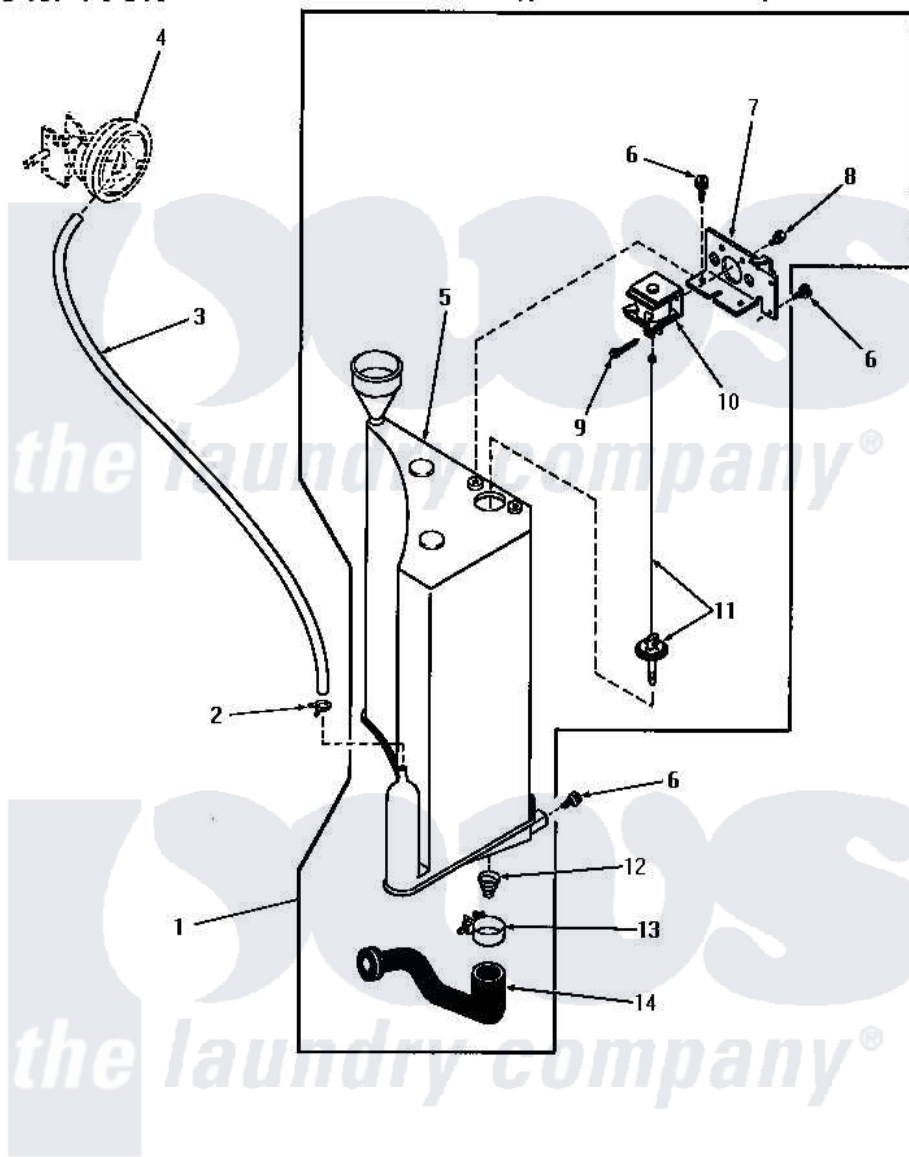

Amana DA6073 24 - RESERVOIR & DRAIN VALVE

RESERVOIR AND DRAIN VALVE (Starting Serial Nos. 5556D40 and 234J7953)

Amana [Residential Amana DA6073 Washer Parts](#) Parts Diagram 24 - RESERVOIR & DRAIN VALVE
Click on the part number to view part

Item	Original Part Number	Replaced By	Status	Part Description
1	26003			Assembly, Pressure Tank-Com
2	Y22294	596669		Clamp, Manifold
3	24444		Not Available	NO LONGER AVAILABLE
4	Y00000000		Not Available	SEE NOTE PRESSURE SWITCH
5	25993		Not Available	RESERVOIR
6	51784		Not Available	SCREW,10B-16 X 1/2 HEX
7	Y26000		Not Available	BRACKET
8	Y03950			Screw, 10-32 x 5/16 Sems
9	20248			Pin, Cotter
10	25999		Not Available	SOLENOID,DRAIN VALVE
11	26244			Assembly, Plunger-Drain Val
12	25997		Not Available	SPRING,DRAIN VALVE
13	20824		Not Available	HOSE CLAMP
14	25998			Hose, Drain-Pressure Ta