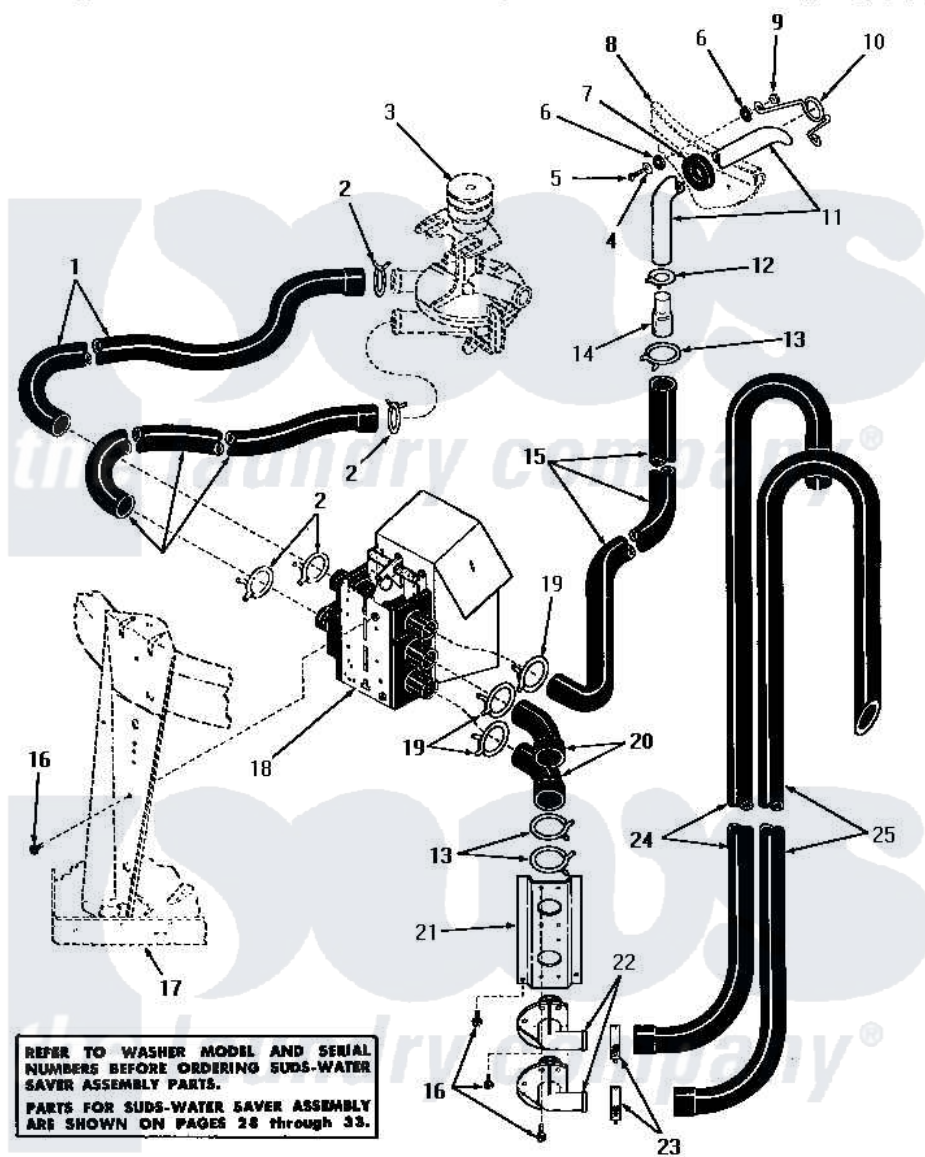

Amana DA6073 25 - SUDS-WATER SAVER ASSY

SUDS-WATER SAVER ASSEMBLY
(Through Serial No. 21E23497)

Amana [Residential Amana DA6073 Washer Parts](#) Parts Diagram 25 - SUDS-WATER SAVER ASSY
Click on the part number to view part

Item	Original Part Number	Replaced By	Status	Part Description
1	24576		Not Available	WIRING DIAGRAM
2	20210		Not Available	NO LONGER AVAILABLE
3	Y00000000		Not Available	SEE NOTE PUMP ASSEMBLY
4	20492	M0270504		Washer
5	21081			Screw, 10-24 X 1/2 RD H
6	02928		Not Available	WASHER
7	20118		Not Available	GROMMET,1982 INV
8	Y00000000		Not Available	SEE NOTE DRAIN TUB
9	21080		Not Available	NUT
10	22355		Not Available	RETURN HOSE SUPPORT
11	22356	WR71X10754		Shelf Front All White 22356 I
12	Y22671		Not Available	HOSE CLAMP
13	Y03698		Not Available	CLAMP xREPLACE
14	21086		Not Available	CODE J
15	24581		Not Available	VALVE OUTLET RETURN HOSE

16	51784		Not Available	SCREW,10B-16 X 1/2 HEX
17	Y00000000		Not Available	SEE NOTE CHASSIS
18	25053		Not Available	SUDS-WATER SAVER VALVE ASSEMBL
19	21372	21-372		Sampling Tube
20	24574		Not Available	WIRING DIAGRAM
21	23560		Not Available	BRACKET
22	23553		Not Available	ELBOW,DRAIN HOSE-PLAST
23	20211	285655		Clamp, Hose
24	20240			Hose, M/F 29219
25	22627	33-7806N		Seal Assembly