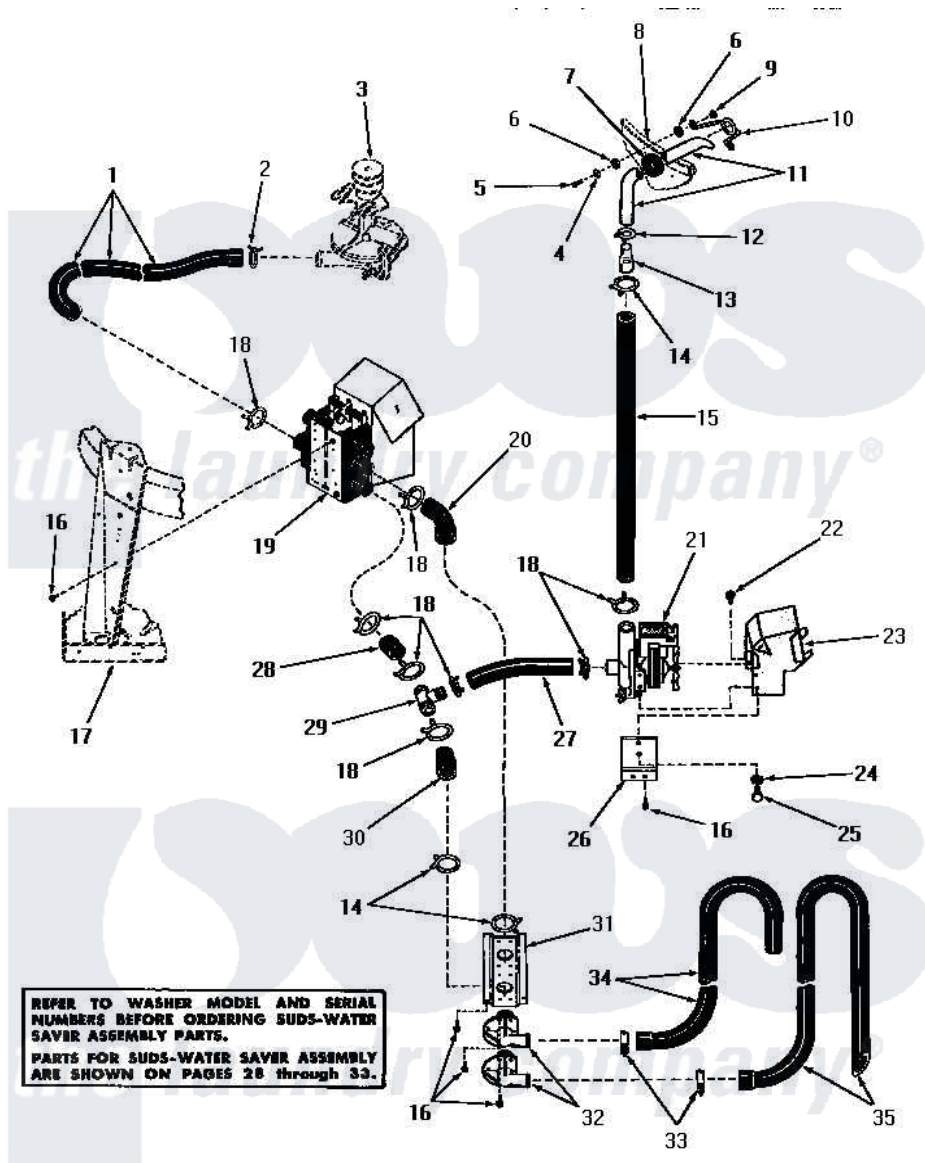

Amana DA6073 26 - SUDS-WATER SAVER ASSY

SUDS-WATER SAVER ASSEMBLY
 Starting Serial No. 21E23498 and continuing through 23988618 for Model DA9043
 and 238G7074 for Models DA6223 and DA6073)

Amana [Residential Amana DA6073 Washer Parts](#) Parts Diagram 26 - SUDS-WATER SAVER ASSY
 Click on the part number to view part

Item	Original Part Number	Replaced By	Status	Part Description
1	24575		Not Available	NO LONGER AVAILABLE
2	20210		Not Available	NO LONGER AVAILABLE
3	Y00000000		Not Available	SEE NOTE PUMP ASSEMBLY
4	20492	M0270504		Washer
5	21081			Screw, 10-24 X 1/2 RD H
6	02928		Not Available	WASHER
7	20118		Not Available	GROMMET,1982 INV
8	Y00000000		Not Available	SEE NOTE DRAIN TUB
9	21080		Not Available	NUT
10	22355		Not Available	RETURN HOSE SUPPORT
11	22356	WR71X10754		Shelf Front All White 22356 I
12	Y22671		Not Available	HOSE CLAMP
13	21086		Not Available	CODE J
14	Y03698		Not Available	CLAMP xREPLACE
15	25782		Not Available	PUMP OUTLET RETURN HOSE

16	51784	Not Available	SCREW,10B-16 X 1/2 HEX
17	Y00000000	Not Available	SEE NOTE CHASSIS
18	21372	21-372	Sampling Tube
19	25053	Not Available	SUDS-WATER SAVER VALVE ASSEMBL
20	24754	Not Available	PANEL SUPPORT PLATE
21	Y10530	Not Available	MOTOR AND PUMP ASSEMBLY
22	23222	3177991	Screw
23	25839	Not Available	SHIELD
24	02431		Lockwasher, 1/4 Ext Shk
25	02422		Screw, 1/4-20 X 1/2 HeX
26	25779	Not Available	MOUNTING BRACKET
27	25783	Not Available	TEE-TO-PUMP HOSE
28	10430	Not Available	VALVE-TO-TEE HOSE
29	25781	Not Available	TEE
30	25780	WD12X27	Cam Lever
31	23560	Not Available	BRACKET
32	23553	Not Available	ELBOW,DRAIN HOSE-PLAST
33	20211	285655	Clamp, Hose
34	20240		Hose, M/F 29219
35	22627	33-7806N	Seal Assembly