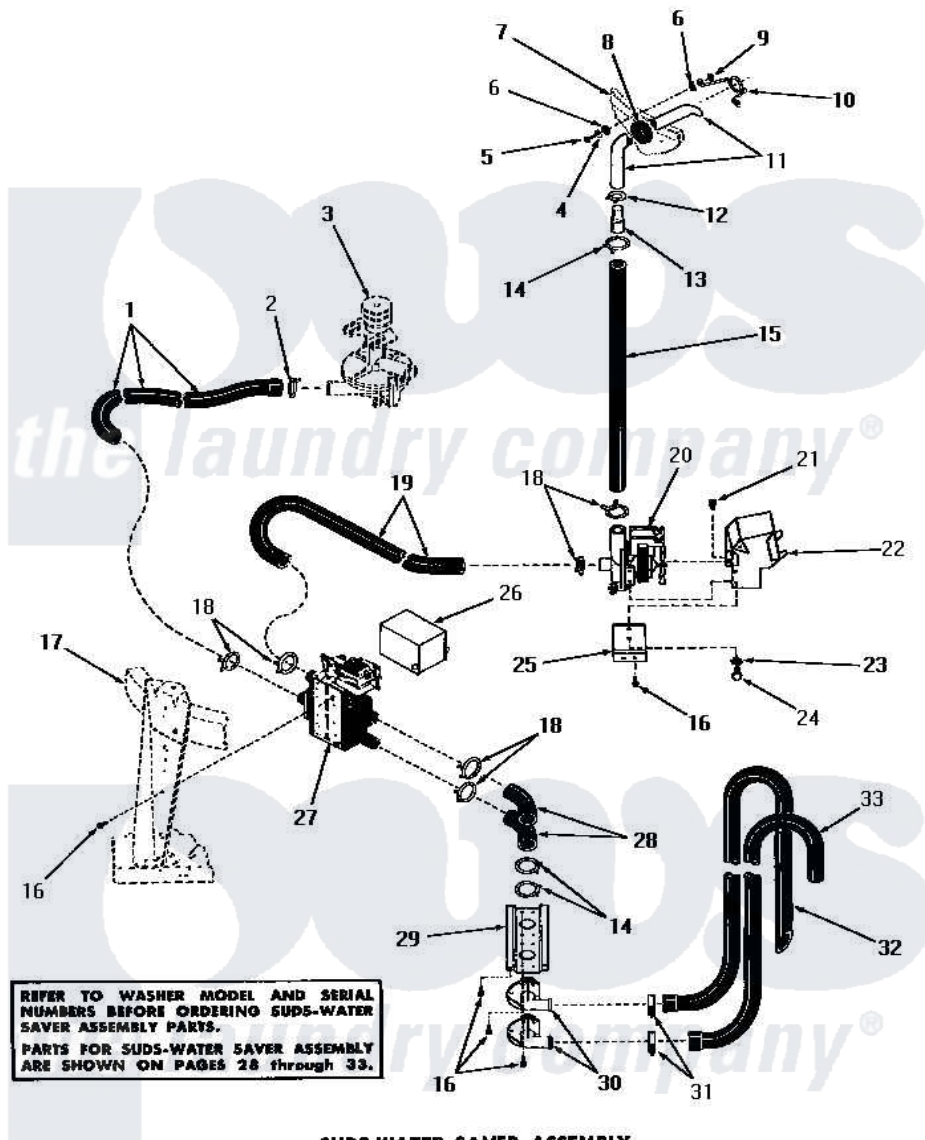

Amana DA6073 27 - SUDS-WATER SAVER ASSY

SUDS-WATER SAVER ASSEMBLY
 (Starting with Serial Nos. 239B8619 for Model DA9043
 and 23BG7075 for Models DA6223 and DA6073,
 and Models FA9103 and DA9103)

Amana [Residential Amana DA6073 Washer Parts](#) Parts Diagram 27 - SUDS-WATER SAVER ASSY
 Click on the part number to view part

Item	Original Part Number	Replaced By	Status	Part Description
1	24575		Not Available	NO LONGER AVAILABLE
2	20210		Not Available	NO LONGER AVAILABLE
3	Y00000000		Not Available	SEE NOTE PUMP ASSEMBLY
4	20492	M0270504		Washer
5	21081			Screw, 10-24 X 1/2 RD H
6	02928		Not Available	WASHER
7	Y00000000		Not Available	SEE NOTE DRAIN TUB
8	20118		Not Available	GROMMET,1982 INV
9	21080		Not Available	NUT
10	22355		Not Available	RETURN HOSE SUPPORT
11	22356	WR71X10754		Shelf Front All White 22356 I
12	Y22671		Not Available	HOSE CLAMP
13	21086		Not Available	CODE J
14	Y03698		Not Available	CLAMP xREPLACE
15	25782		Not Available	PUMP OUTLET RETURN HOSE

16	51784	Not Available	SCREW, 10B-16 X 1/2 HEX
17	Y00000000	Not Available	SEE NOTE CHASSIS
18	21372	21-372	Sampling Tube
19	26052	Not Available	VALVE-TO-PUMP HOSE
20	Y10530	Not Available	MOTOR AND PUMP ASSEMBLY
21	23222	3177991	Screw
22	25839	Not Available	SHIELD
23	02431		Lockwasher, 1/4 Ext Shk
24	02422		Screw, 1/4-20 X 1/2 HeX
25	25779	Not Available	MOUNTING BRACKET
26	26053	Not Available	SHIELD
27	23848	Not Available	VALVE
28	23845	Not Available	TEE-TO-ELBOW HOSE
29	23560	Not Available	BRACKET
30	23553	Not Available	ELBOW, DRAIN HOSE-PLAST
31	20211	285655	Clamp, Hose
32	22627	33-7806N	Seal Assembly
33	20240		Hose, M/F 29219