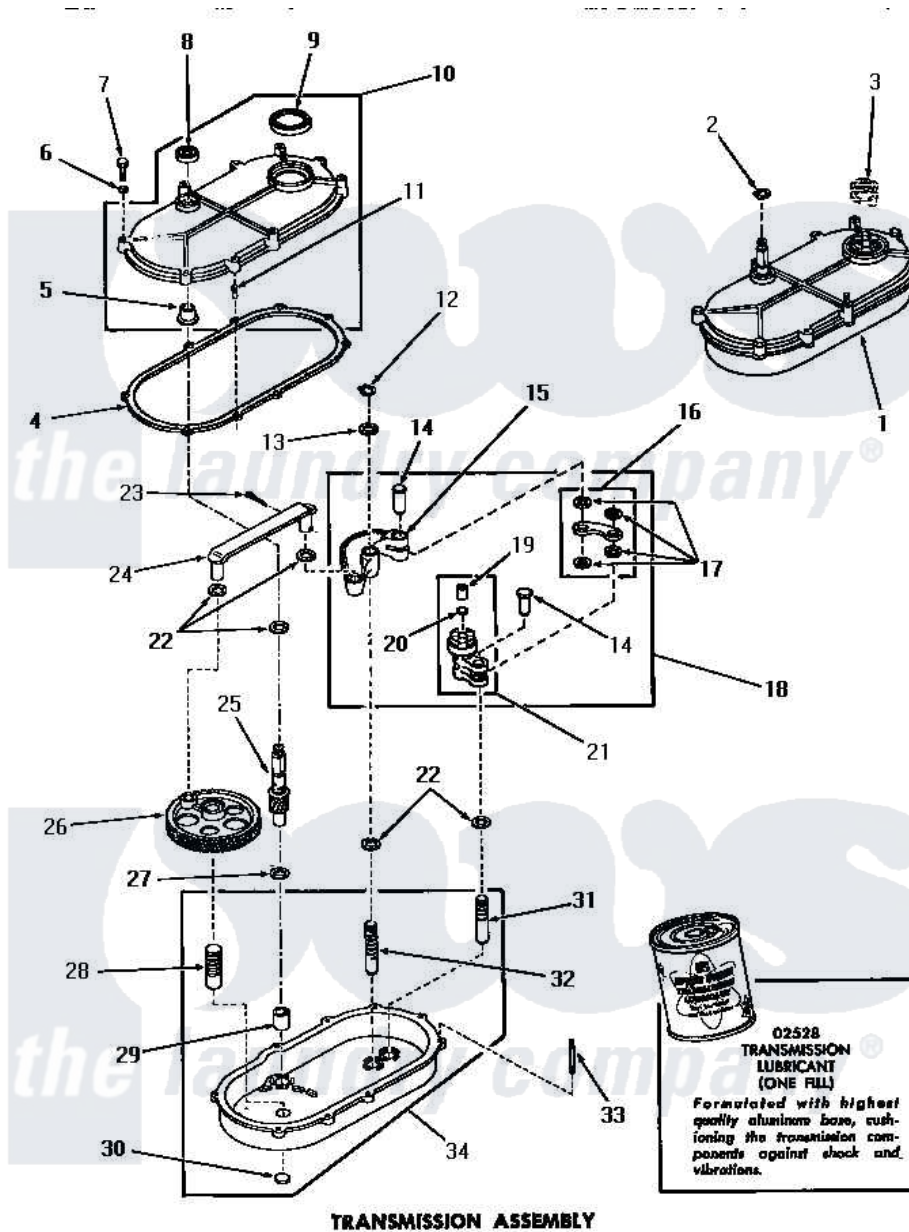

# Amana DA6073 28 - TRANSMISSION ASSY

**TRANSMISSION ASSEMBLY**

Amana [Residential Amana DA6073 Washer Parts](#) Parts Diagram 28 - TRANSMISSION ASSY  
 Click on the part number to view part

Item	Original Part Number	Replaced By	Status	Part Description
1	<a href="#">23828</a>			Assembly, Transmission
2	<a href="#">23751</a>			Ring, Retaining
3	Y00000000		Not Available	SEE NOTE SHIFT CLUTCH
4	<a href="#">20059</a>			Gasket
5	<a href="#">20082</a>			Bearing
6	<a href="#">03189</a>			LoCkwasher, 1/4 Std-C P
7	20257		Not Available	SCREW, 1/4-20 X 1-1/4 H
8	<a href="#">20200</a>			Seal
9	<a href="#">20199</a>			Seal
10	20216		Not Available	ASSY, TRANSMISSION COVE
11	20197		Not Available	DOWEL PIN
12	<a href="#">23751</a>			Ring, Retaining
13	20212	<a href="#">35092</a>		Washer, 3628id X 1.00 X .056
14	<a href="#">01690</a>			Pin, Link
15	05005	<a href="#">05005P</a>		Assembly
16	Y04999		Not Available	LINK

17	20212	<a href="#">35092</a>	Washer, 3628id X 1.00 X .056
18	<a href="#">20220</a>		Assembly, Rocker Arm
19	01711	Not Available	BEARING
20	<a href="#">Y02479</a>		Disc, Expansion
21	20219	<a href="#">30927P</a>	Assembly Clutch Arm
22	<a href="#">01791</a>		Washer, .626 X 1.125 X1
23	<a href="#">02578</a>		Pin, Cotter
24	03969	<a href="#">03969P</a>	Rod Connecting
25	<a href="#">23645</a>		Pinion
26	02175	Not Available	GEAR,CRANK
27	20198	<a href="#">41813</a>	Csa 20198 20 4w 19 Deg Cc
28	03477	Not Available	PIN
29	<a href="#">01993</a>		Bearing, 7/8odx5/8id
30	<a href="#">Y02769</a>		Disc
31	01688	Not Available	PIN
32	24817	Not Available	PIN,ROCKER ARM
33	20155	Not Available	STUD,DOUBLE END 1/4-20
34	23927	Not Available	ASSY,TRANSMISSION xREPLACE
NI	02528	<a href="#">02528P</a>	Grease Transmission Mobil 209