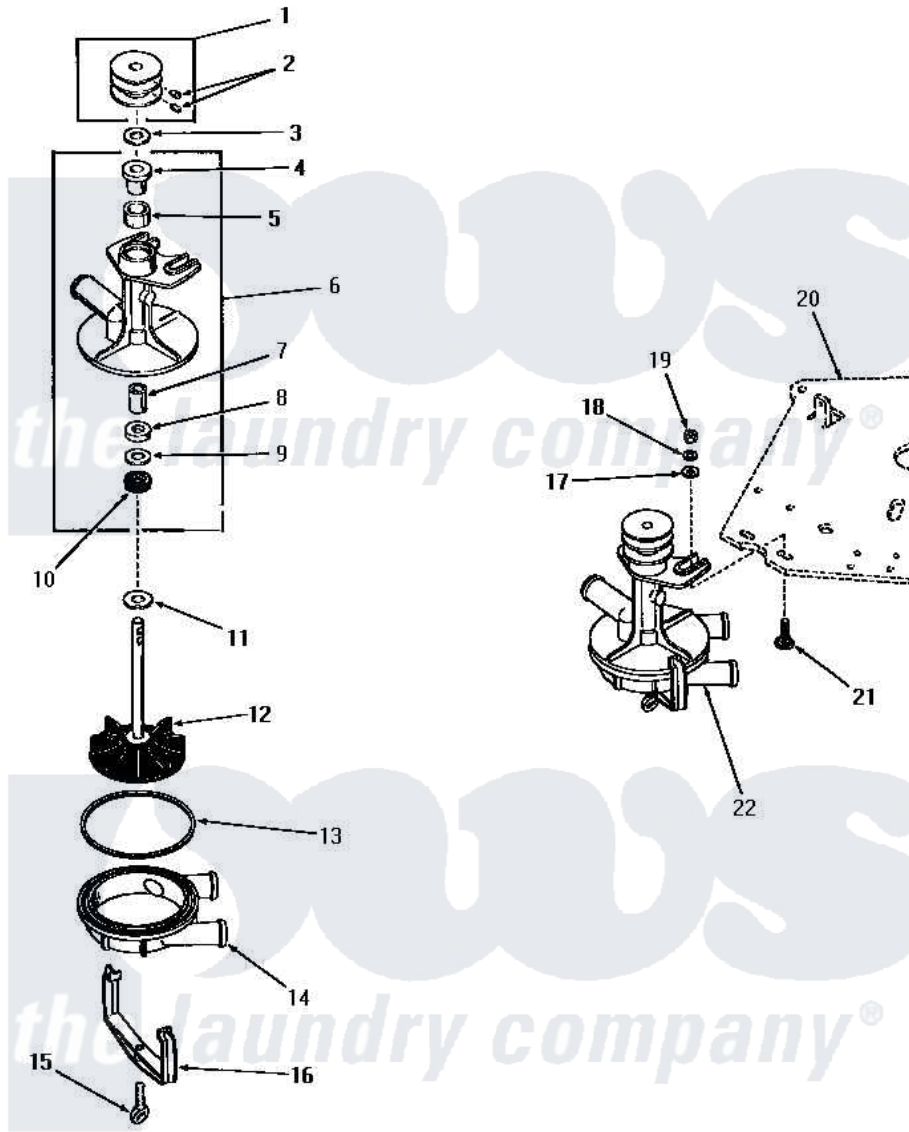

Amana DA6100 01 - 23907 & 24304 PUMP ASSEMBLIES

23907 AND 24304 PUMP ASSEMBLIES

Amana [Residential Amana DA6100 Washer Parts](#) Parts Diagram 01 - 23907 & 24304 PUMP ASSEMBLIES
 Click on the part number to view part

Item	Original Part Number	Replaced By	Status	Part Description
1	23902		Not Available	ASSY,PULLEY
2	23960		Not Available	SCREW,1/4-20 X5/16 HEX
3	23897		Not Available	WASHER,.566IDX1.00ODX1
4	23882		Not Available	BEARING
5	26478			Wick
6	23901		Not Available	ASSY,PUMP BODY
7	23883		Not Available	BEARING
8	23885		Not Available	WASHER,8/16IDX1.00ODX.
9	23887		Not Available	WASHER,37/64IDX63/64OD
10	23900			Seal
11	23886		Not Available	WASHER,.578IDX1.25ODX1
12	23898			Assembly, Impeller
13	23892		Not Available	GASKET
14	23877		Not Available	BOTTOM,PUMP
15	20161			Screw, 5/16-18 X 1-1/16
16	23879			Clamp, Pump

17	20176		Washer, .2656 ID x 9/16 OD
18	03189		LoCkwasher, 1/4 Std-C P
19	20275	27001225	Nut, Jam Mid Lock 1/4-20
20	Y00000000	Not Available	SEE NOTE MOUNTING PLATE
21	24390		Bolt
22	23907	Not Available	ASSY,PUMP
NI	211P3		Kit, Pump Repair