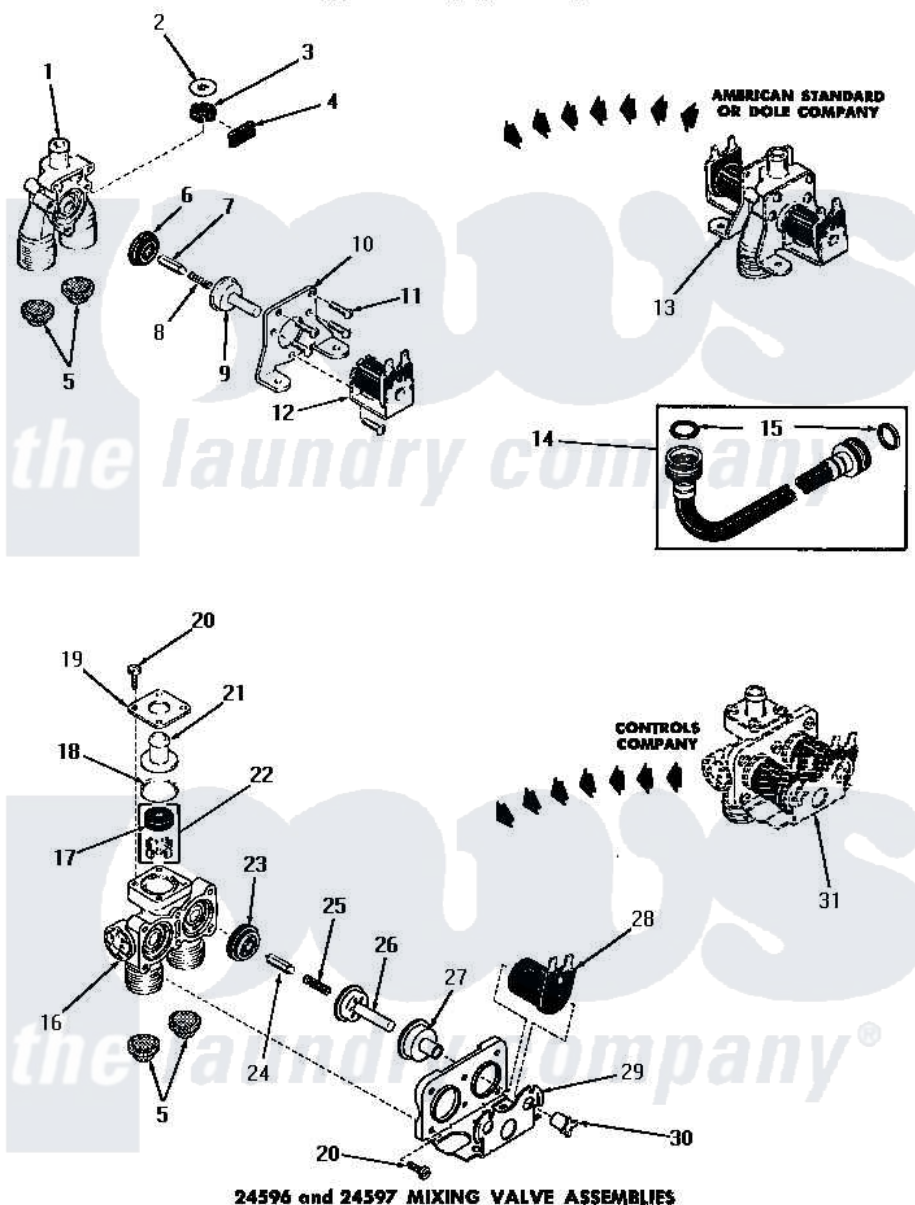

# Amana DA6100 02 - 24596 & 24597 MIXING VALVE ASSEMBLIES

**24596 and 24597 MIXING VALVE ASSEMBLIES**

Amana [Residential Amana DA6100 Washer Parts](#) Parts Diagram 02 - 24596 & 24597 MIXING VALVE ASSEMBLIES  
 Click on the part number to view part

Item	Original Part Number	Replaced By	Status	Part Description
1	20678		Not Available	BODY, VALVE
2	23224G		Not Available	DIFFUSER
3	<a href="#">23224C</a>			Regulator, Flow
4	21561D		Not Available	PLUG
5	20181-0		Not Available	INLET SCREEN
6	23224F		Not Available	DIAPHRAGM
7	<a href="#">23224D</a>			Armature
8	23224E		Not Available	SPRING
9	23224B		Not Available	GUIDE
10	21561E		Not Available	MOUNTING BRACKET
11	21561G		Not Available	ROUND HEAD SCREW
12	21714A		Not Available	SOLENOID
13	Y00000000		Not Available	SEE NOTE MIXING VALVE ASSEMBLY
14	20241	<a href="#">EZ20241</a>		20 x 24 x 1 Filter 1 Metal Side
15	20290	<a href="#">Y013783</a>		Washer, Inlet Hose
16	24596Q		Not Available	VALVE BODY

17	Y00000000	Not Available	SEE NOTE INSTALL WITH CONCAVE SURFACE DOWN TOWARD VALVE BODY
18	24596L	Not Available	OUTLET FITTING GASKET
19	24596N	Not Available	OUTLET FITTING PLATE
20	24596P	Not Available	SCREW
21	24596M	Not Available	OUTLET FITTING
22	24597J	Not Available	FLOW REGULATOR
23	24596H	Not Available	DIAPHRAGM
24	24596G	Not Available	ARMATURE
25	24596F	Not Available	SPRING
26	24596E	Not Available	GUIDE
27	24596D	Not Available	GUIDE SLEEVE
28	24596A	Not Available	SOLENOID
29	24596C	Not Available	MOUNTING BRACKET
30	24596B	Not Available	SOLENOID SLEEVE
31	Y00000000	Not Available	SEE NOTE MIXING VALVE ASSEMBLY