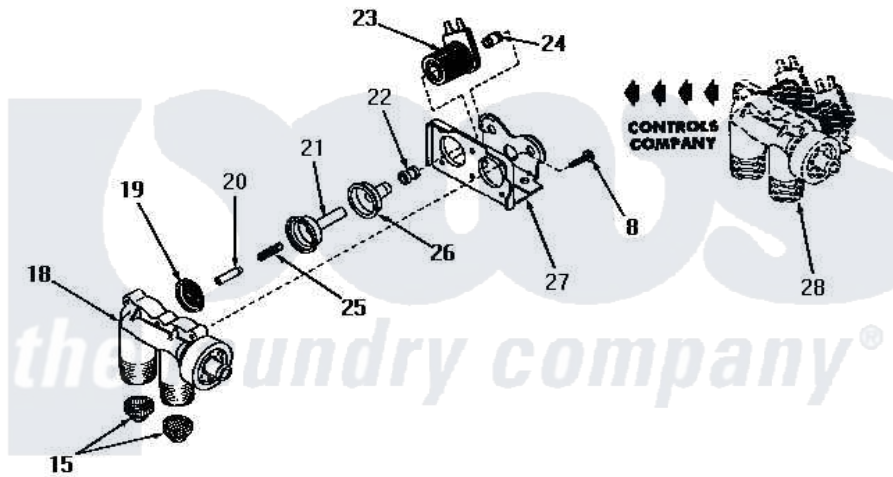

# Amana DA6100 04 - 25832 & 25833 MIXING VALVE ASSEMBLIES

## 25832 and 25833 MIXING VALVE ASSEMBLIES

Amana [Residential Amana DA6100 Washer Parts](#) Parts Diagram 04 - 25832 & 25833 MIXING VALVE ASSEMBLIES

[Click on the part number to view part](#)

Item	Original Part Number	Replaced By	Status	Part Description
1	<a href="#">24125</a>			Body, Valve
2	24134		Not Available	DIAPHRAGM
3	24132		Not Available	ARMATURE
4	24131		Not Available	SPRING
5	24129		Not Available	SLEEVE, SHORT
6	24126	<a href="#">33930</a>		Valve, Mixing
7	24128		Not Available	SLEEVE, LONG
8	25817C		Not Available	SCREW
9	Y00000000		Not Available	SEE NOTE MIXING VALVE ASSEMBLY
10	Y24127		Not Available	MOUNTING BRACKET
11	<a href="#">24130</a>			Guide, Armature
12	Y24135		Not Available	PLUG, FLOW REGULATOR
13	23224G		Not Available	DIFFUSER
14	<a href="#">23224C</a>			Regulator, Flow
15	24122	<a href="#">22002960</a>		Strainer, Washer Inlet
16	20241	<a href="#">EZ20241</a>		20 x 24 x 1 Filter 1 Metal Side

17	20290	<a href="#">Y013783</a>	Washer, Inlet Hose
18	24123	Not Available	VALVE BODY
19	25817K	Not Available	DIAPHRAGM
20	25817H	Not Available	ARMATURE
21	25817F	Not Available	ARMATURE GUIDE
22	25817D	Not Available	SLEEVE ADAPTER
23	24596A	Not Available	SOLENOID
24	25817M	Not Available	SOLENOID PLUG
25	25817G	Not Available	SPRING
26	25817E	Not Available	SLEEVE, GUIDE xREPLACE
27	25817B	Not Available	MOUNTING BRACKET
28	Y00000000	Not Available	SEE NOTE MIXING VALVE ASSEMBLY