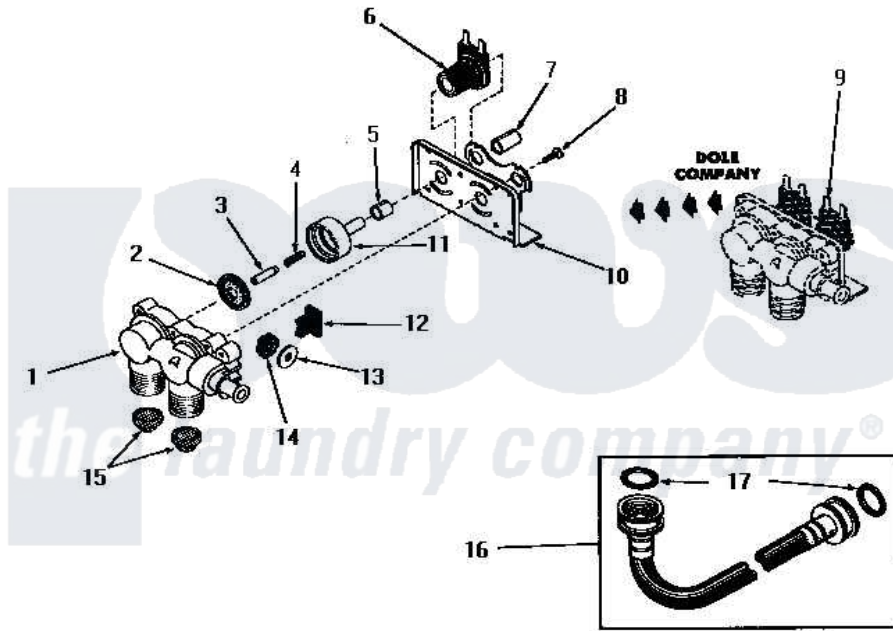

# Amana DA6100 04 - 25832 & 25833 MIXING VALVE ASSEMBLIES

## 25832 and 25833 MIXING VALVE ASSEMBLIES

Amana [Residential Amana DA6100 Washer Parts](#) Parts Diagram 04 - 25832 & 25833 MIXING VALVE ASSEMBLIES

[Click on the part number to view part](#)

Item	Original Part Number	Replaced By	Status	Part Description
1	<a href="#">24125</a>			Body, Valve
2	24134		Not Available	DIAPHRAGM
3	24132		Not Available	ARMATURE
4	24131		Not Available	SPRING
5	24129		Not Available	SLEEVE, SHORT
6	24126	<a href="#">33930</a>		Valve, Mixing
7	24128		Not Available	SLEEVE, LONG
8	25817C		Not Available	SCREW
9	Y00000000		Not Available	SEE NOTE MIXING VALVE ASSEMBLY
10	Y24127		Not Available	MOUNTING BRACKET
11	<a href="#">24130</a>			Guide, Armature
12	Y24135		Not Available	PLUG, FLOW REGULATOR
13	23224G		Not Available	DIFFUSER
14	<a href="#">23224C</a>			Regulator, Flow
15	24122	<a href="#">22002960</a>		Strainer, Washer Inlet
16	20241	<a href="#">EZ20241</a>		20 x 24 x 1 Filter 1 Metal Side

17	20290	<a href="#">Y013783</a>	Washer, Inlet Hose
18	24123	Not Available	VALVE BODY
19	25817K	Not Available	DIAPHRAGM
20	25817H	Not Available	ARMATURE
21	25817F	Not Available	ARMATURE GUIDE
22	25817D	Not Available	SLEEVE ADAPTER
23	24596A	Not Available	SOLENOID
24	25817M	Not Available	SOLENOID PLUG
25	25817G	Not Available	SPRING
26	25817E	Not Available	SLEEVE, GUIDE xREPLACE
27	25817B	Not Available	MOUNTING BRACKET
28	Y00000000	Not Available	SEE NOTE MIXING VALVE ASSEMBLY