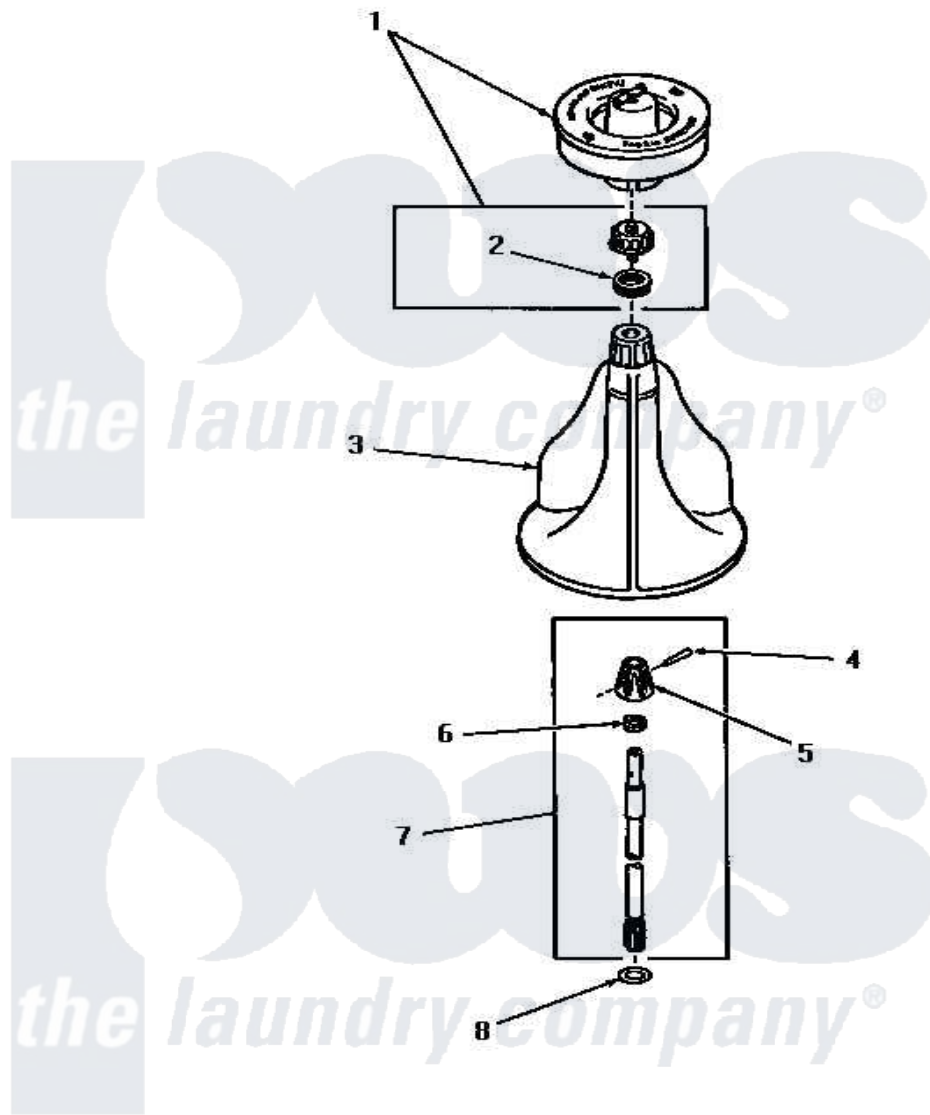

Amana DA6100 07 - AGITATOR, SHAFT & FABRIC SOFTENER DISP

AGITATOR, SHAFT AND FABRIC SOFTENER DISPENSER

Amana [Residential Amana DA6100 Washer Parts](#) Parts Diagram 07 - AGITATOR, SHAFT & FABRIC SOFTENER DISP
 Click on the part number to view part

Item	Original Part Number	Replaced By	Status	Part Description
1	23546		Not Available	ASSY,DISPENSER-FAB-SOF
"	26015			Assembly, Cap And Ring-Agitator
2	20136			Ring
3	26006			Assembly, Agitator
4	20243			Pin, Taper
5	20056		Not Available	BLOCK, DRIVE
6	20057	222T017P01		Washer FIB 21/32 ID X 1156 OD X 1/8
7	21751	21751P		Assyshaft
8	22135			Washer